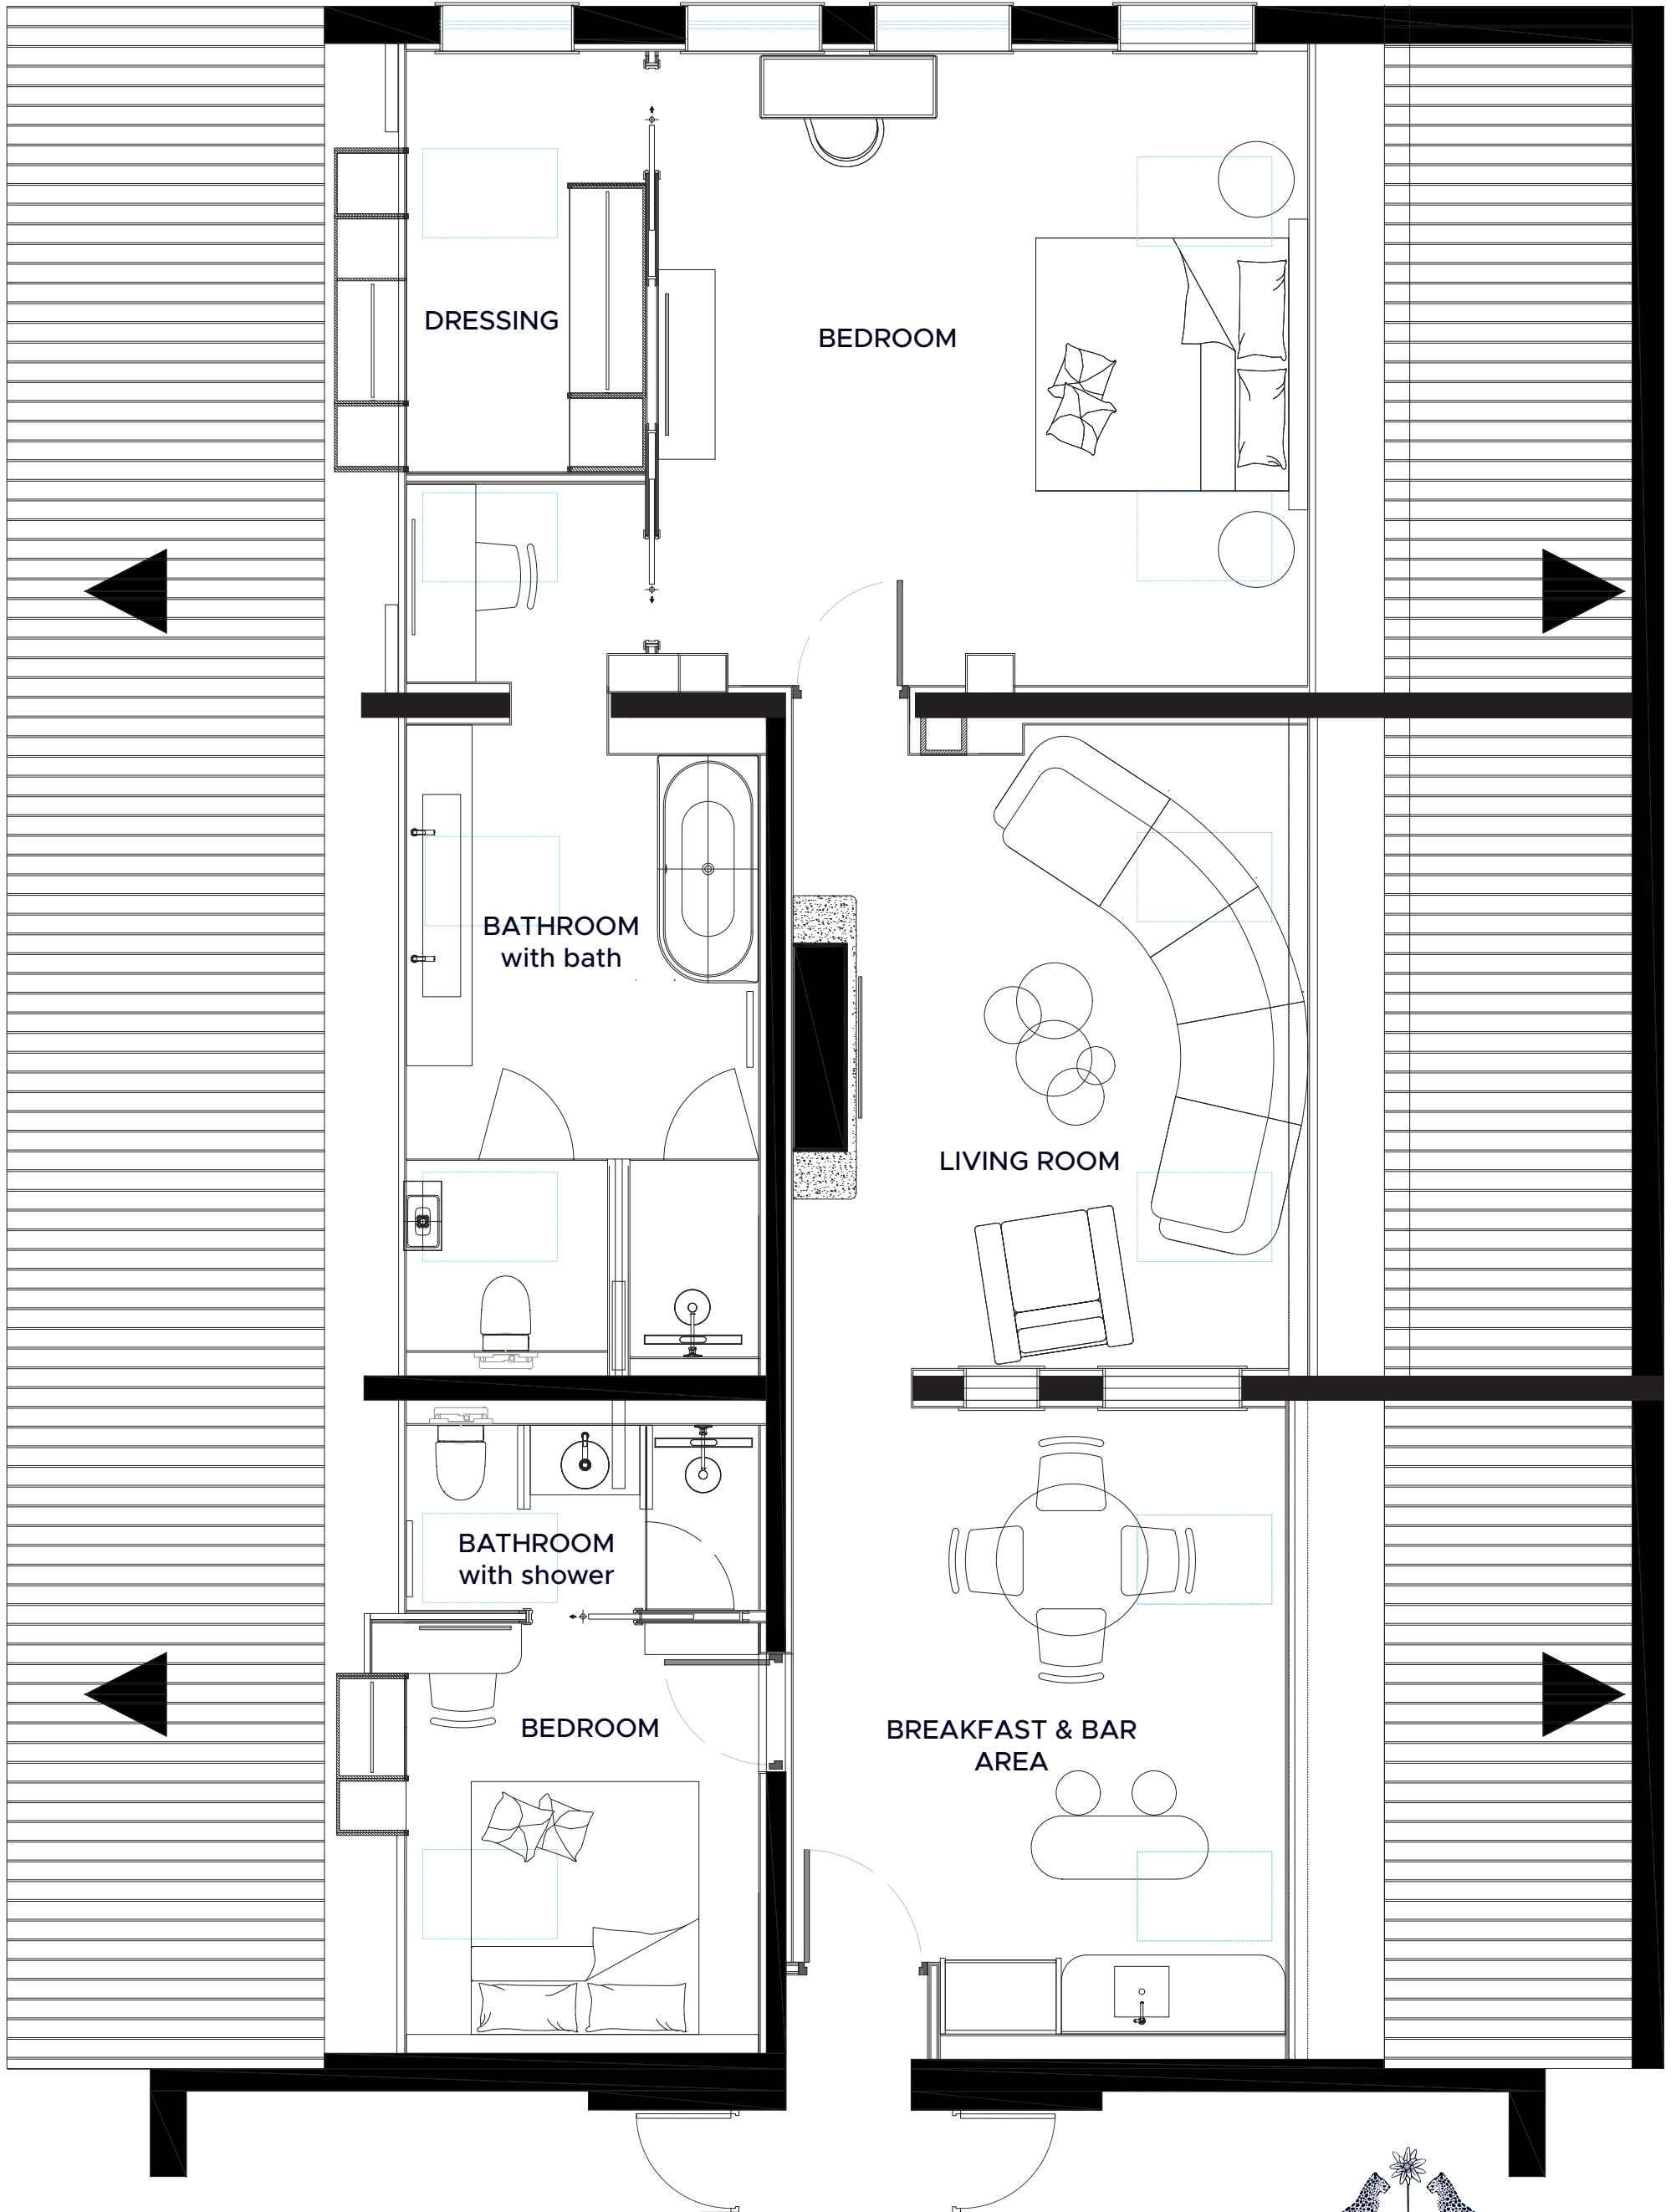

PENTHOUSE SUITE

100 sqm . Up to 4 adults

LODGE PARK

MEGÈVE