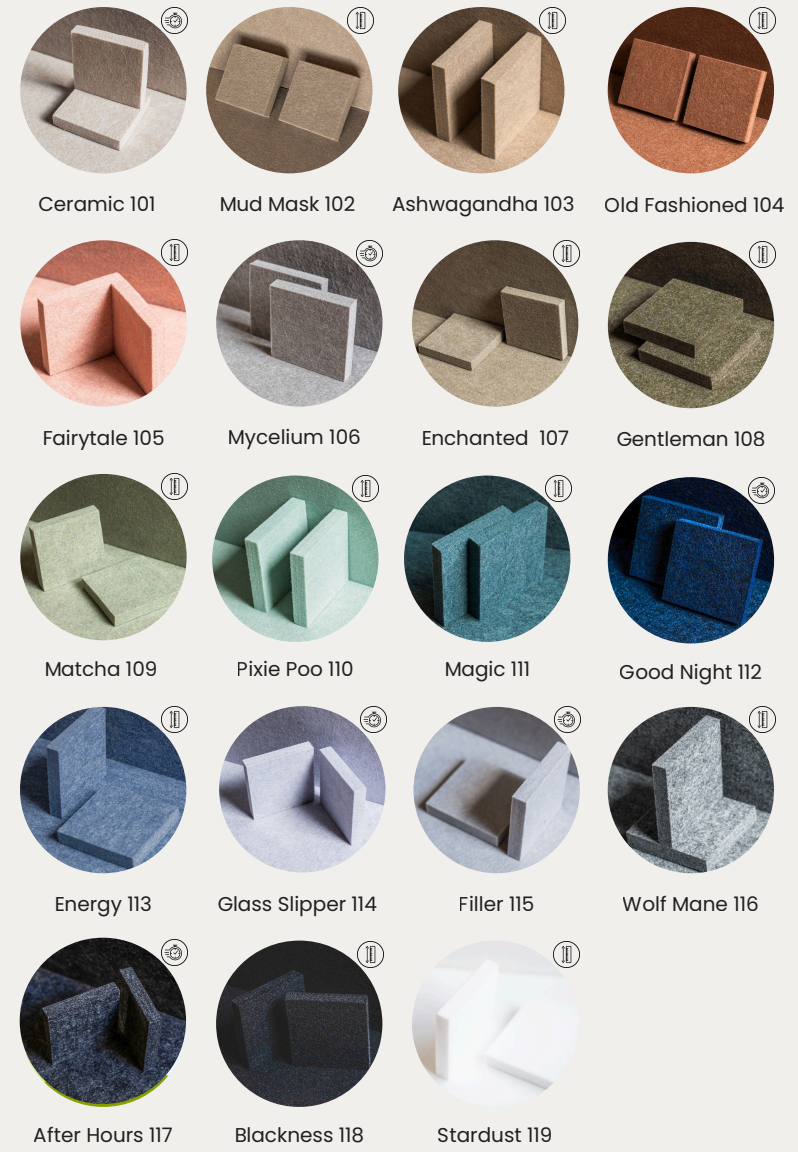

acoustic pet felt

style board

This ultra versatile, durable acoustic board available in 12 or 24mm panel. To add extra depth and texture, ask us about including etching, dual layers, design cutting, digital printing and fabric wrapping.

Ceramic 101	Mud Mask 102	Ashwagandha 103	Old Fashioned 104
Fairytale 105	Mycelium 106	Enchanted 107	Gentleman 108
Matcha 109	Pixie Poo 110	Magic 111	Good Night 112
Energy 113	Glass Slipper 114	Filler 115	Wolf Mane 116
After Hours 117	Blackness 118	Stardust 119	

it's all in the details:

- Fire Retardancy:** EN 13501-1 – Class B-s1, d0
- Acoustic Performance:**
 - 12mm panel with 25mm air gap:
 - $\alpha_{w} = 0.60$ (Class C)
 - NRC = 0.75
 - 24mm panel with 50mm air gap:
 - $\alpha_{w} = 0.90$ (Class A)
 - NRC = 0.95
- Recycled Content:** 72%
- Weight per m²:**
 - 12mm panel approx. 2.5 kg/m²
 - 24mm panel: approx. 5.0 kg/m²
- Recyclable Material:** 100%

panel sizes:

- Express Panel:** 2400mm x 1200mm
- Large Panel:**
 - 2400mm x 1200mm
 - 2800mm x 1200mm
 - 3000mm x 1200mm

materials_