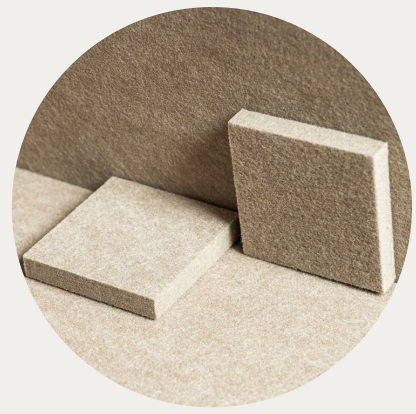

acoustic pet felt

style board

This ultra versatile, durable acoustic board available in 12 or 24mm panel. To add extra depth and texture, ask us about including etching, dual layers, design cutting, digital printing and fabric wrapping.

Ceramic 101	Mud Mask 102	Ashwagandha 103	Old Fashioned 104
Fairytale 105	Mycelium 106	Enchanted 107	Gentleman 108
Matcha 109	Pixie Poo 110	Magic 111	Good Night 112
Energy 113	Glass Slipper 114	Filler 115	Wolf Mane 116
After Hours 117	Blackness 118	Stardust 119	

it's all in the details:

- Fire Retardancy:** EN 13501-1 – Class B-s1, d0
- Acoustic Performance:**
 - 12mm panel with 25mm air gap:
 - $\alpha_{w} = 0.60$ (Class C)
 - NRC = 0.75
 - 24mm panel with 50mm air gap:
 - $\alpha_{w} = 0.90$ (Class A)
 - NRC = 0.95
- Recycled Content:** 72%
- Weight per m²:**
 - 12mm panel approx. 2.5 kg/m²
 - 24mm panel: approx. 5.0 kg/m²
- Recyclable Material:** 100%

panel sizes:

- Express Panel:** 2400mm x 1200mm
- Large Panel:**
 - 2400mm x 1200mm
 - 2800mm x 1200mm
 - 3000mm x 1200mm

materials_