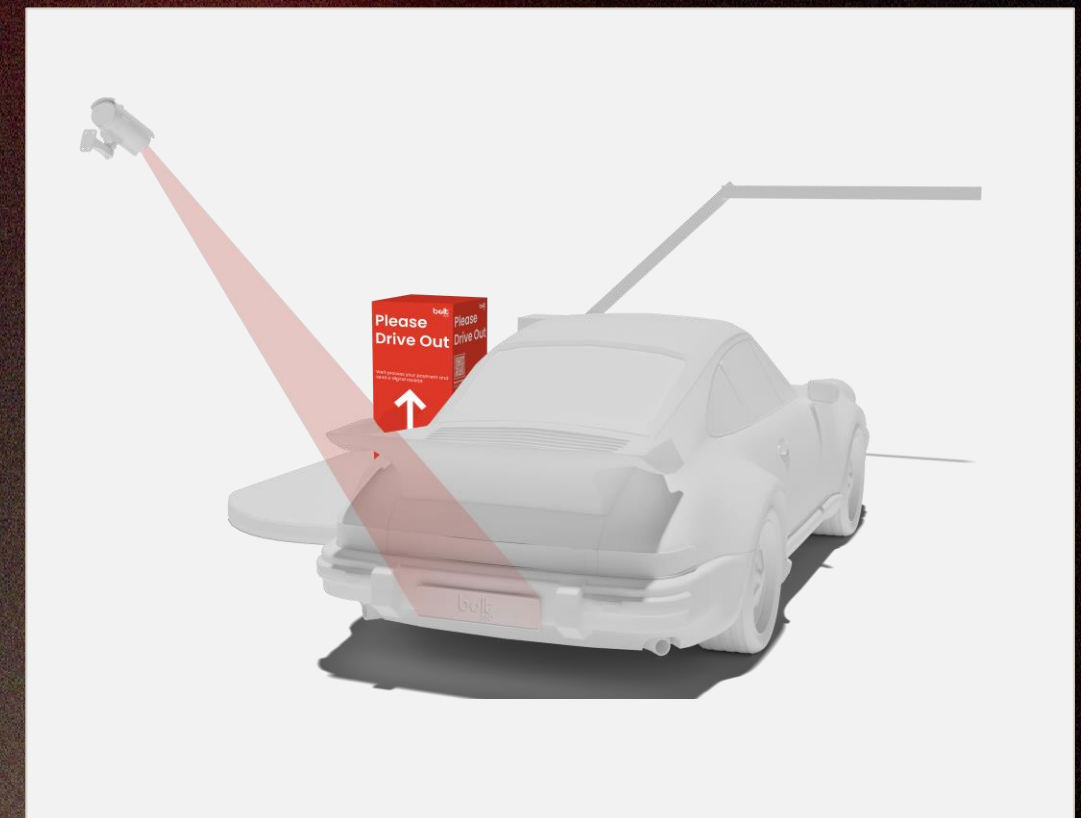

- THE PARKER JOURNEY

Drive in. Park. Drive out.

01 / DRIVE IN

Camera reads the plate.

Gate opens automatically. No stopping. No scanning.
Just drive.

02 / PARK

Park as normal.

Occupancy data and vehicle tracking run silently in the
background.

03 / DRIVE OUT

Plate recognized, card charged.

Gate lifts. Receipt emailed before you're back on the road.