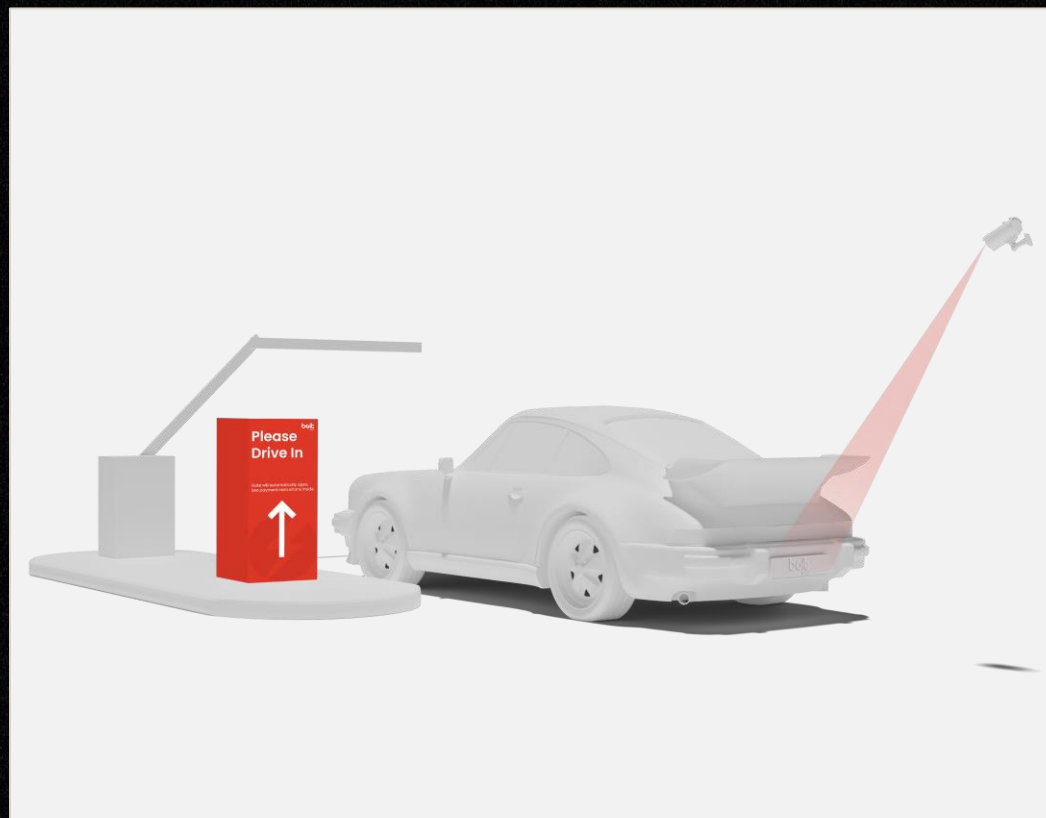

- THE PARKER JOURNEY

Drive in. Park. Drive out.

01 / DRIVE IN

Camera reads the plate.

Gate opens automatically. No stopping. No scanning.
Just drive.

02 / PARK

Park as normal.

Occupancy data and vehicle tracking run silently in the
background.

03 / DRIVE OUT

Plate recognized, card charged.

Gate lifts. Receipt emailed before you're back on the road.