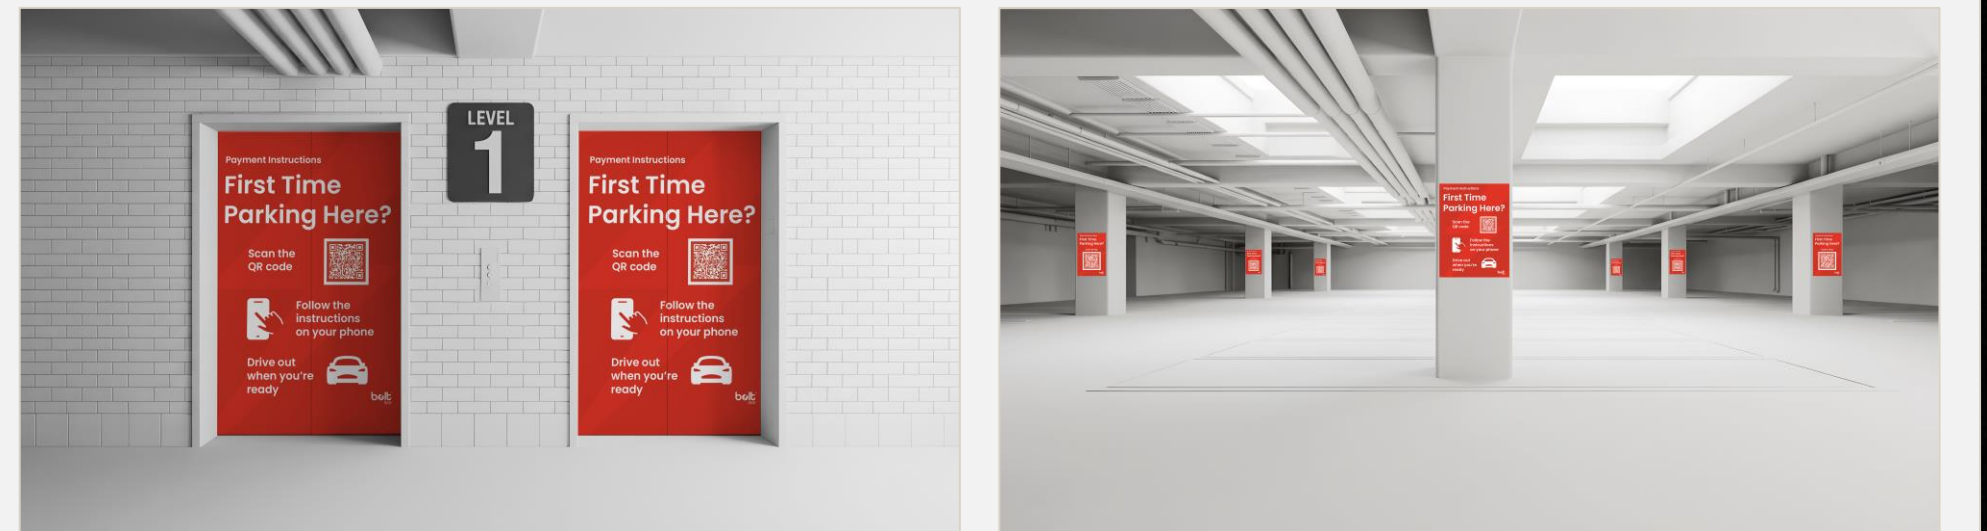

— ON-SITE COLLATERAL

Signage at every stage of the parker journey.

A coordinated kit drives traffic, teaches the new flow, and reinforces compliance — installed and managed by Propark.

Curb & Approach

- 01 Street directional & "Contactless Parking" banners
- 02 Windmaster pricing panels at the entry point

Entry & Onboarding

- 03 "Drive in. Drive out." how-it-works panel
- 04 First-timer QR boards at stairwells & elevators

Clear guidance from curb to exit — designed to improve flow, compliance, and driver confidence.