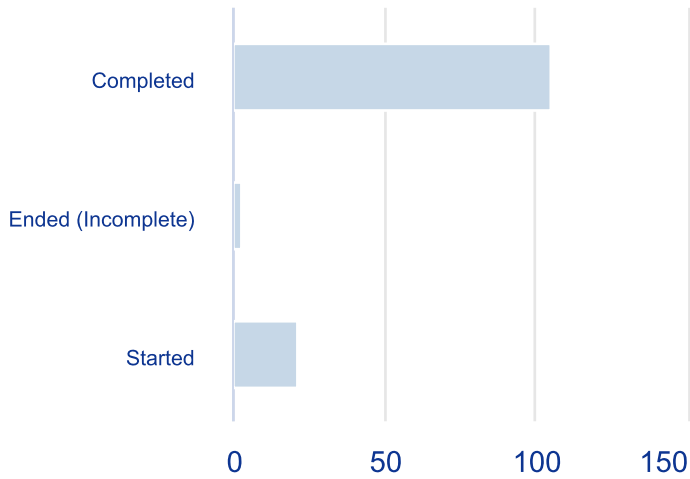

Assessment Progress Stats

11:46

Average Elapsed Time

Average Score is calculated only for Completed, Ended (Incomplete), Forced Ended and Expired assessment sessions.

Stats Per Subject

Subject	Average Score
Gender, Diversity and Inclusion	92%
Human Resources (US)	95%
Mental Health in Remote Work Settings	29%
Recruitment (HRM)	67%