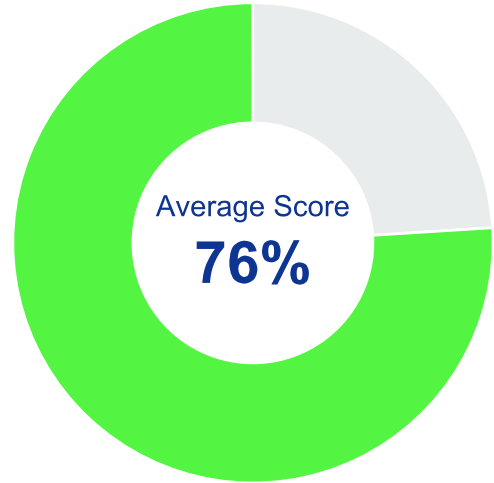

Assessment Progress Stats

11:46

Average Elapsed Time

Average Score is calculated only for Completed, Ended (Incomplete), Forced Ended and Expired assessment sessions.

Stats Per Subject

Subject	Average Score
Gender, Diversity and Inclusion	92%
Human Resources (US)	95%
Mental Health in Remote Work Settings	29%
Recruitment (HRM)	67%