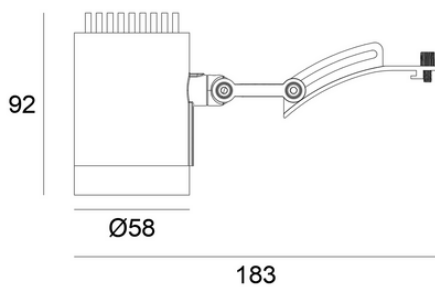

VOX S

TECHNICAL DIMENSION

LIGHTING INFORMATION

Location	Indoor
Mounting Type	Track Mounted
Housing	Extruded Aluminium
Ingress Protection	IP20
Adjustability	YES
Rotate Angle	270°
Tilt Angle	300° + 180°
Fixture Dimension (mm)	58 mm x 92 mm
Finish	White / Black
Reflector Finish	Custom Finish

LED Voltage	220 - 240 V
-------------	-------------

Wattage	12 W
---------	------

Luminous Flux	1260 lm
---------------	---------

Luminaire Efficacy	105 lm/w
--------------------	----------

Appliance Class	Class III
-----------------	-----------