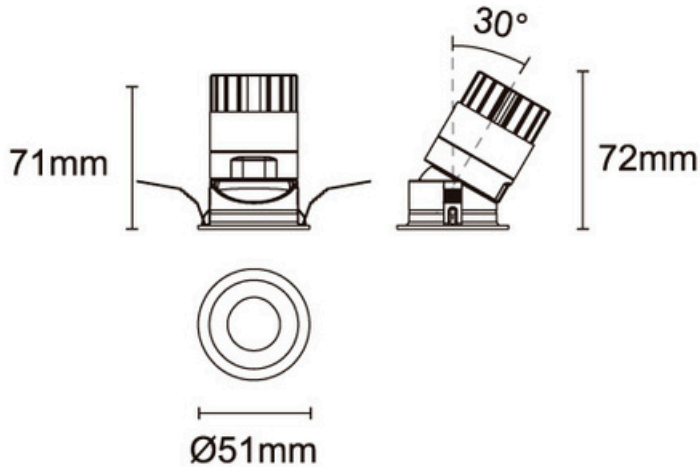

DOT ADJUSTABLE S

TECHNICAL DIMENSION

LIGHTING INFORMATION

Location	Indoor
Mounting Type	Ceiling Recessed
Housing	Die-Cast Aluminium
Ingress Protection	IP44
Adjustability	Yes
Rotate Angle	355°
Tilt Angle	30°
Fixture Dimension (mm)	51 mm x 71 mm
Finish	White / Black
Reflector Finish	Custom Finish
Wattage	7 W
Forward Current	350 mA
Luminous Flux	525 lm
Luminaire Efficacy	75 lm/w
Appliance Class	Class II
Lumen Maintenance (L80/B50)	50,000 hrs
LED Driver	Remote
Control	On/Off, 1-10V, DALI, Phase-Cut Dimmable
Optic	Reflector
Beam Angle	20° / 25° / 35° / 40°
CCT	2700K, 3000K, 4000K, 5000K
CRI	> 90+
UGR	< 19
Chromaticity Tolerance	2 SDCM