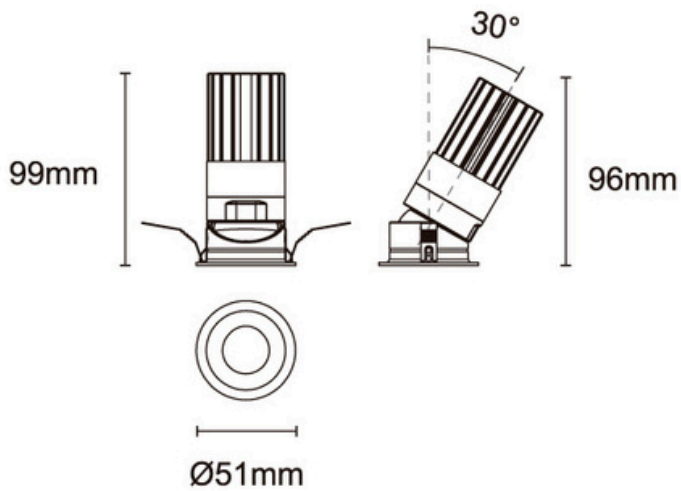

DOT ADJUSTABLE M

TECHNICAL DIMENSION

LIGHTING INFORMATION

Location	Indoor
Mounting Type	Ceiling Recessed
Housing	Die-Cast Aluminium
Ingress Protection	IP44
Adjustability	Yes
Rotate Angle	355°
Tilt Angle	30°
Fixture Dimension (mm)	51 mm x 99 mm
Finish	White / Black
Reflector Finish	Custom Finish
Wattage	10 W
Forward Current	250 mA
Luminous Flux	642 lm
Luminaire Efficacy	64 lm/w
Appliance Class	Class II
Lumen Maintenance (L80/B50)	50,000 hrs
LED Driver	Remote
Control	On/Off, 1-10V, DALI, Phase-Cut Dimmable
Optic	Reflector
Beam Angle	20° / 25° / 35° / 40°
CCT	2700K, 3000K, 4000K, 5000K
CRI	> 90+
UGR	< 19
Chromaticity Tolerance	2 SDCM