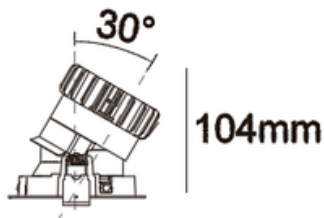

DOT ADJUSTABLE L

TECHNICAL DIMENSION

Ø90mm
Ø112mm

● Cut out : 100mm

HALO

LIGHTING INFORMATION

Location	Indoor
Mounting Type	Ceiling Recessed
Housing	Die-Cast Aluminium
Ingress Protection	IP44
Adjustability	Yes
Rotate Angle	355°
Tilt Angle	30°
Fixture Dimension (mm)	90 mm x 107 mm
Finish	White / Black
Reflector Finish	Custom Finish
Wattage	18 W
Forward Current	500 mA
Luminous Flux	2504 lm
Luminaire Efficacy	139 lm/w
Appliance Class	Class II
Lumen Maintenance (L80/B50)	50,000 hrs
LED Driver	Remote
Control	On/Off, 1-10V, DALI, Phase-Cut Dimmable
Optic	Reflector
Beam Angle	19° / 25° / 40° / 53°
CCT	2700K, 3000K, 4000K, 5000K
CRI	> 90+
UGR	< 19
Chromaticity Tolerance	2 SDCM