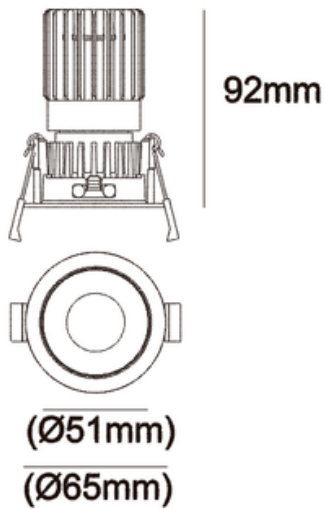

## TECHNICAL DIMENSION

 Cut out : 60mm

## LIGHTING INFORMATION

Location	Indoor
Mounting Type	Ceiling Recessed
Housing	Die-Cast Aluminium
Ingress Protection	IP44
Adjustability	No
Rotate Angle	NA
Tilt Angle	NA
Fixture Dimension (mm)	51 mm x 92 mm
Finish	White / Black
Reflector Finish	Custom Finish
Wattage	12 W
Forward Current	250 mA
Luminous Flux	766 lm
Luminaire Efficacy	64 lm/w
Appliance Class	Class III
Lumen Maintenance (L80/B50)	50,000 hrs
LED Driver	Remote
Control	On/Off, 1-10V, DALI, Phase-Cut Dimmable
Optic	Reflector
Beam Angle	20° / 40° / 55°
CCT	2700K, 3000K, 4000K, 5000K
CRI	> 90+
UGR	< 19
Chromaticity Tolerance	2 SDCM