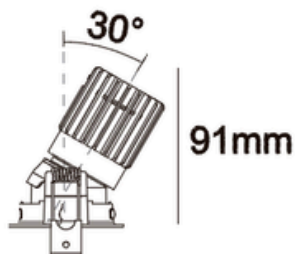

# ARCH ADJUSTABLE S

## TECHNICAL DIMENSION

Ø51mm

Ø65mm

● Cut out : 60mm

## LIGHTING INFORMATION

Location	Indoor
Mounting Type	Ceiling Recessed
Housing	Die-Cast Aluminium
Ingress Protection	IP44
Adjustability	Yes
Rotate Angle	355°
Tilt Angle	30°
Fixture Dimension (mm)	51 mm x 91mm
Finish	White / Black
Reflector Finish	Custom Finish
Wattage	12 W
Forward Current	250 mA
Luminous Flux	767 lm
Luminaire Efficacy	64 lm/w
Appliance Class	Class III
Lumen Maintenance (L80/B50)	50,000 hrs
LED Driver	Remote
Control	On/Off, 1-10V, DALI, Phase-Cut Dimmable
Optic	Reflector
Beam Angle	20° / 40° / 55°
CCT	2700K, 3000K, 4000K, 5000K
CRI	> 90+
UGR	< 19
Chromaticity Tolerance	2 SDCM