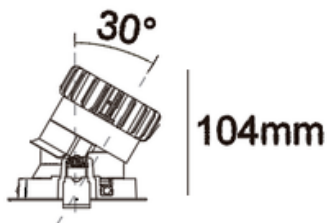

ARCH ADJUSTABLE L

TECHNICAL DIMENSION

Ø90mm
Ø112mm

● Cut out : 100mm

HALO

LIGHTING INFORMATION

Location	Indoor
Mounting Type	Ceiling Recessed
Housing	Die-Cast Aluminium
Ingress Protection	IP44
Adjustability	Yes
Rotate Angle	355°
Tilt Angle	30°
Fixture Dimension (mm)	90 mm x 104 mm
Finish	White / Black
Reflector Finish	Custom Finish
Wattage	17 W
Forward Current	500 mA
Luminous Flux	2004 lm
Luminaire Efficacy	117 lm/w
Appliance Class	Class III
Lumen Maintenance (L80/B50)	50,000 hrs
LED Driver	Remote
Control	On/Off, 1-10V, DALI, Phase-Cut Dimmable
Optic	Reflector
Beam Angle	20° / 30° / 45° / 55°
CCT	2700K, 3000K, 4000K, 5000K
CRI	> 90+
UGR	< 19
Chromaticity Tolerance	2 SDCM