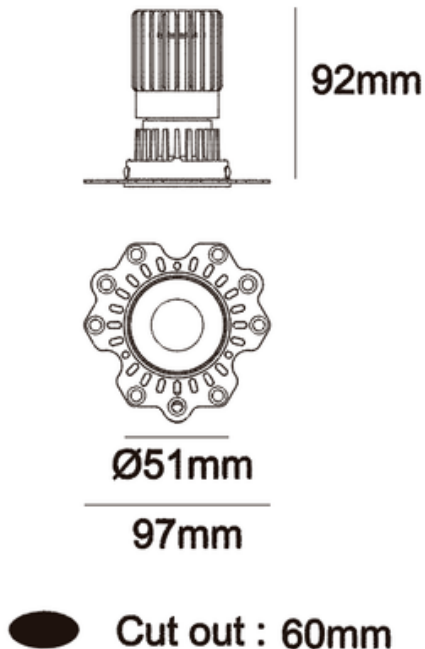

## TECHNICAL DIMENSION

HALO

## LIGHTING INFORMATION

Location	Indoor
Mounting Type	Ceiling Recessed
Housing	Die-Cast Aluminium
Ingress Protection	IP44
Adjustability	No
Rotate Angle	NA
Tilt Angle	NA
Fixture Dimension (mm)	51 mm x 92 mm
Finish	White / Black
Reflector Finish	Custom Finish
Wattage	12 W
Forward Current	250 mA
Luminous Flux	766 lm
Luminaire Efficacy	64 lm/w
Appliance Class	Class III
Lumen Maintenance (L80/B50)	50,000 hrs
LED Driver	Remote
Control	On/Off, 1-10V, DALI, Phase-Cut Dimmable
Optic	Reflector
Beam Angle	20° / 40° / 55°
CCT	2700K, 3000K, 4000K, 5000K
CRI	> 90+
UGR	< 19
Chromaticity Tolerance	2 SDCM