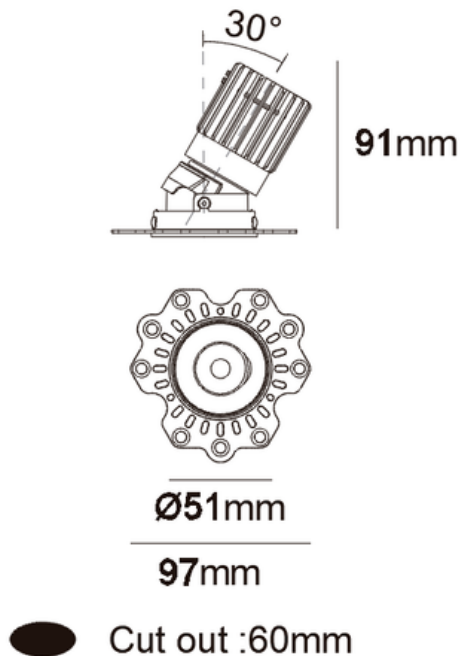

VOID ADJUSTABLE S

TECHNICAL DIMENSION

LIGHTING INFORMATION

Location	Indoor
Mounting Type	Ceiling Recessed
Housing	Die-Cast Aluminium
Ingress Protection	IP44
Adjustability	Yes
Rotate Angle	355°
Tilt Angle	30°
Fixture Dimension (mm)	51 mm x 91mm
Finish	White / Black
Reflector Finish	Custom Finish
Wattage	12 W
Forward Current	250 mA
Luminous Flux	767 lm
Luminaire Efficacy	64 lm/w
Appliance Class	Class III
Lumen Maintenance (L80/B50)	50,000 hrs
LED Driver	Remote
Control	On/Off, 1-10V, DALI, Phase-Cut Dimmable
Optic	Reflector
Beam Angle	20° / 40° / 55°
CCT	2700K, 3000K, 4000K, 5000K
CRI	> 90+
UGR	< 19
Chromaticity Tolerance	2 SDCM