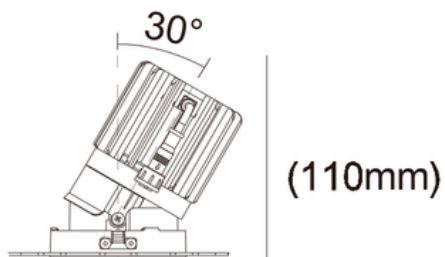

# VOID ADJUSTABLE M

## TECHNICAL DIMENSION

Ø75mm

Ø121mm

## LIGHTING INFORMATION

Location	Indoor
Mounting Type	Ceiling Recessed
Housing	Die-Cast Aluminium
Ingress Protection	IP44
Adjustability	Yes
Rotate Angle	355°
Tilt Angle	30°
Fixture Dimension (mm)	75 mm x 110 mm
Finish	White / Black
Reflector Finish	Custom Finish
Wattage	15 W
Forward Current	350 mA
Luminous Flux	809 lm
Luminaire Efficacy	54 lm/w
Appliance Class	Class II
Lumen Maintenance (L80/B50)	50,000 hrs
LED Driver	Remote
Control	On/Off, 1-10V, DALI, Phase-Cut Dimmable
Optic	Reflector
Beam Angle	25° / 30° / 36° / 50°
CCT	2700K, 3000K, 4000K, 5000K
CRI	> 90+
UGR	< 19
Chromaticity Tolerance	2 SDCM