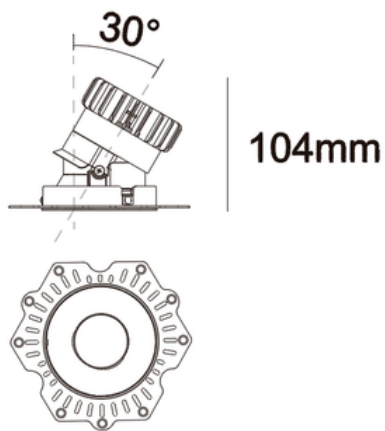

VOID ADJUSTABLE L

TECHNICAL DIMENSION

Ø90mm

149mm

● Cut out : 100mm

HALO

LIGHTING INFORMATION

Location	Indoor
Mounting Type	Ceiling Recessed
Housing	Die-Cast Aluminium
Ingress Protection	IP44
Adjustability	Yes
Rotate Angle	355°
Tilt Angle	30°
Fixture Dimension (mm)	90 mm x 104 mm
Finish	White / Black
Reflector Finish	Custom Finish
Wattage	17 W
Forward Current	500 mA
Luminous Flux	2004 lm
Luminaire Efficacy	117 lm/w
Appliance Class	Class III
Lumen Maintenance (L80/B50)	50,000 hrs
LED Driver	Remote
Control	On/Off, 1-10V, DALI, Phase-Cut Dimmable
Optic	Reflector
Beam Angle	20° / 30° / 45° / 55°
CCT	2700K, 3000K, 4000K, 5000K
CRI	> 90+
UGR	< 19
Chromaticity Tolerance	2 SDCM