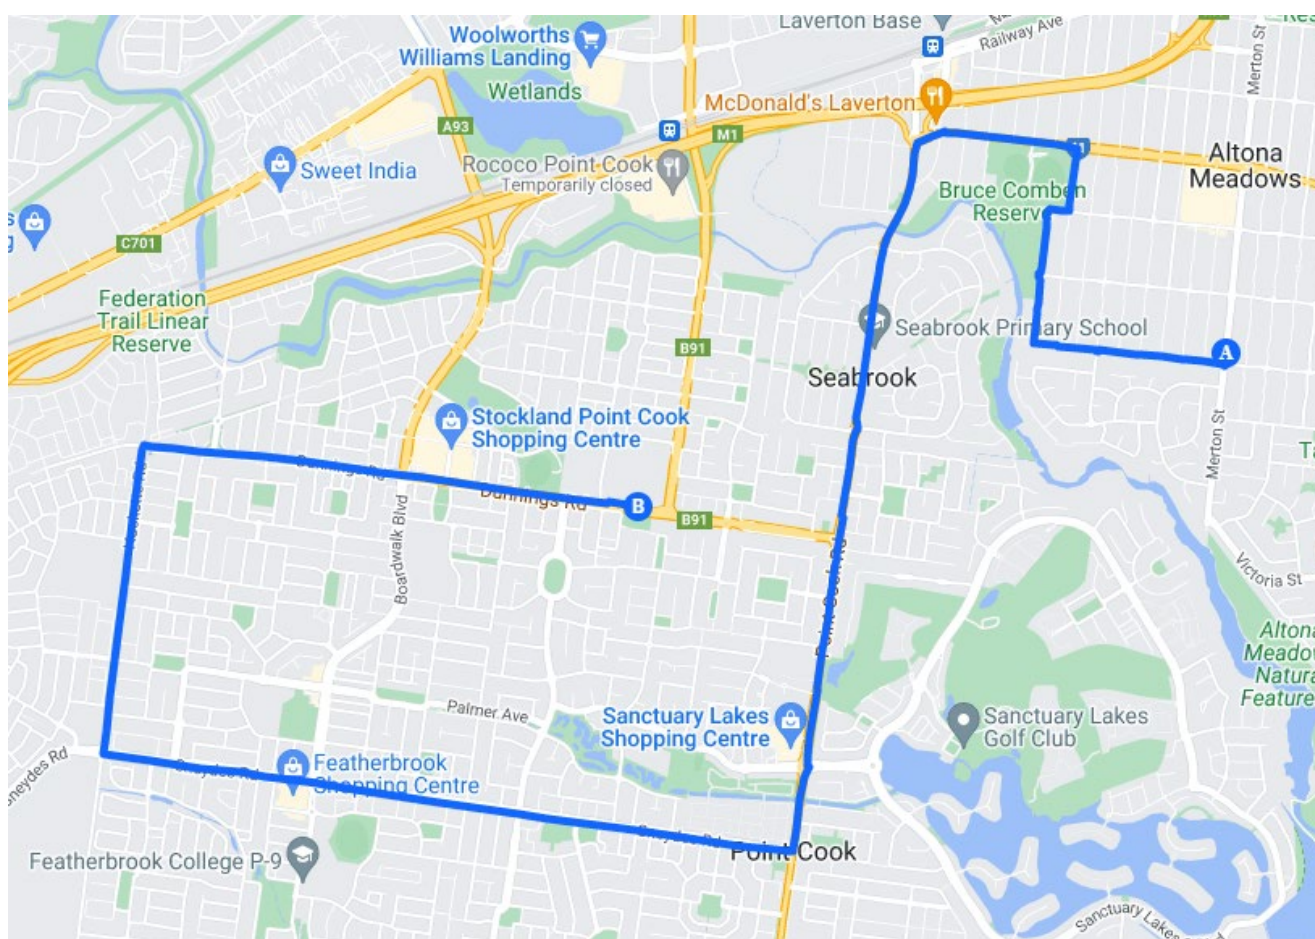

EMMANUEL COLLEGE (NOTRE DAME) Bus C (36) 2025

The Charter Buses will only stop at designated MET Bus stops unless designated below.

- In the morning, the bus will commence **at the corner of May Avenue and Merton Street at 7.40am**
- Travel west along May Avenue/Spicer Boulevard
- Turn Right into Henry Drive and becomes Macneil Dr
- Turn Left into Skehan Blvd
- Turn Left into Central Ave
- Continue towards Central Avenue
- Turn Left into Central Avenue
- Turn Left into Point Cook Road
- Turn Right into Sneydes Road
- Turn Right into Hacketts Road
- Turn Right into Dunnings Rd
- Finish on Dunnings Rd Service Lane outside Emmanuel College

PM Run Start in School Parking lot off Dunnings Road Service Lane