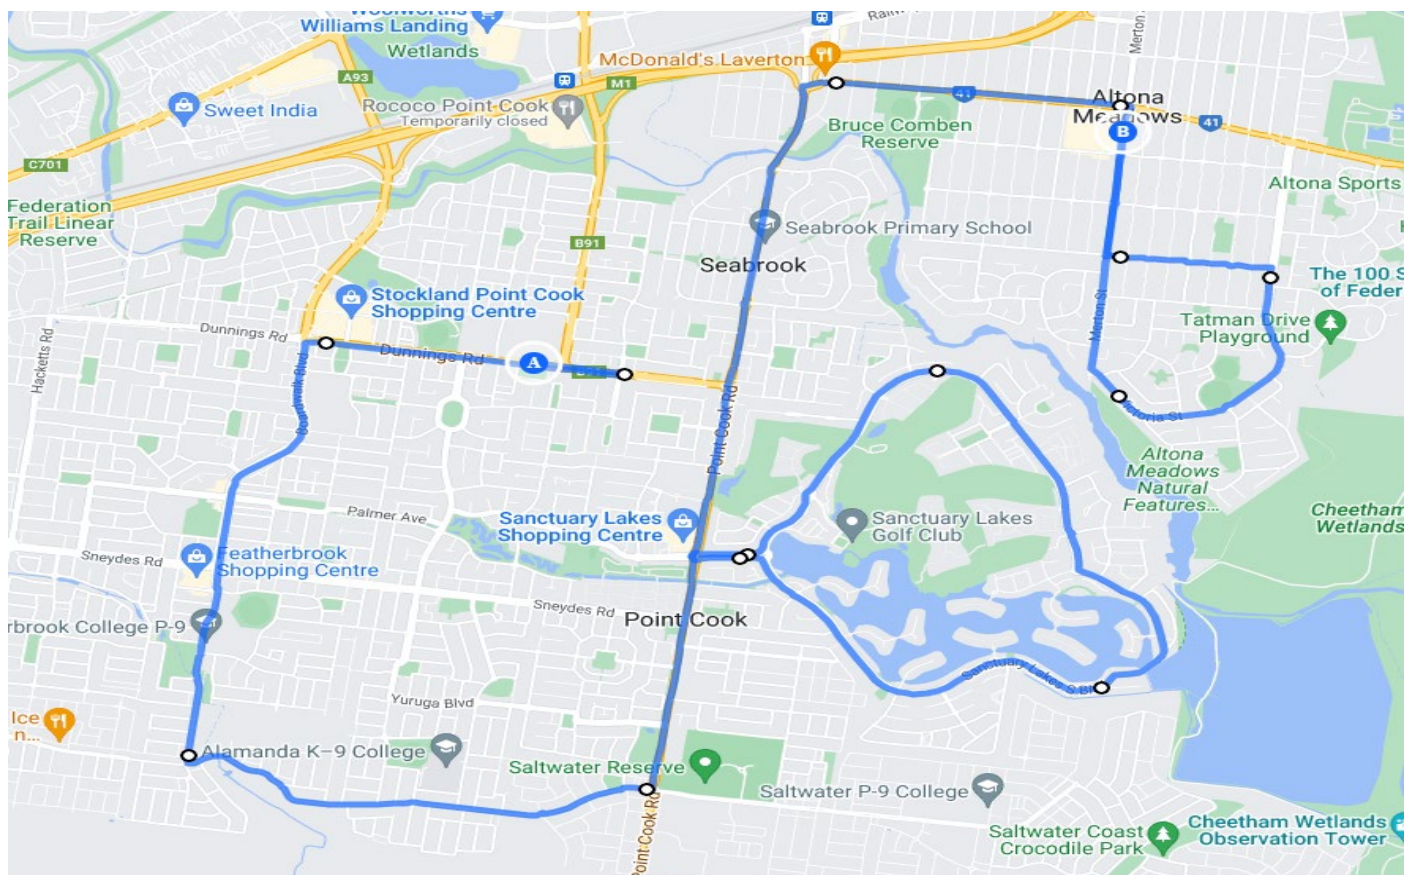

PM Run Start in School Parking lot off Dunnings Road Service Lane

- Continue Dunnings Road
- Make a U-turn at round about after Palmers Rd to come back on Dunnings Rd
- Turn Left into Boardwalk Bvd
- Turn Left into Featherbrook Drive
- Continue Featherbrook Drive becomes Fongeo Dr
- Turn Left into Point cook road
- Turn Right into Sanctuary lakes Bvd
- Turn Left into Sanctuary Lakes North Boulevard & RUN EXPRESS to Vaucluse Boulevard
- First Drop off Point (Bust Stop id 50012) after Vaucluse Bvd
- Turn right into Point Cook
- Turn Right into Central Ave (before freeway)
- Turn Right into Merton Street
- Turn Left into Victoria Street
- Turn Left into Nelson Avenue
- Turn Right into Merton Street
- Finish in front of Central Square on Merton Street