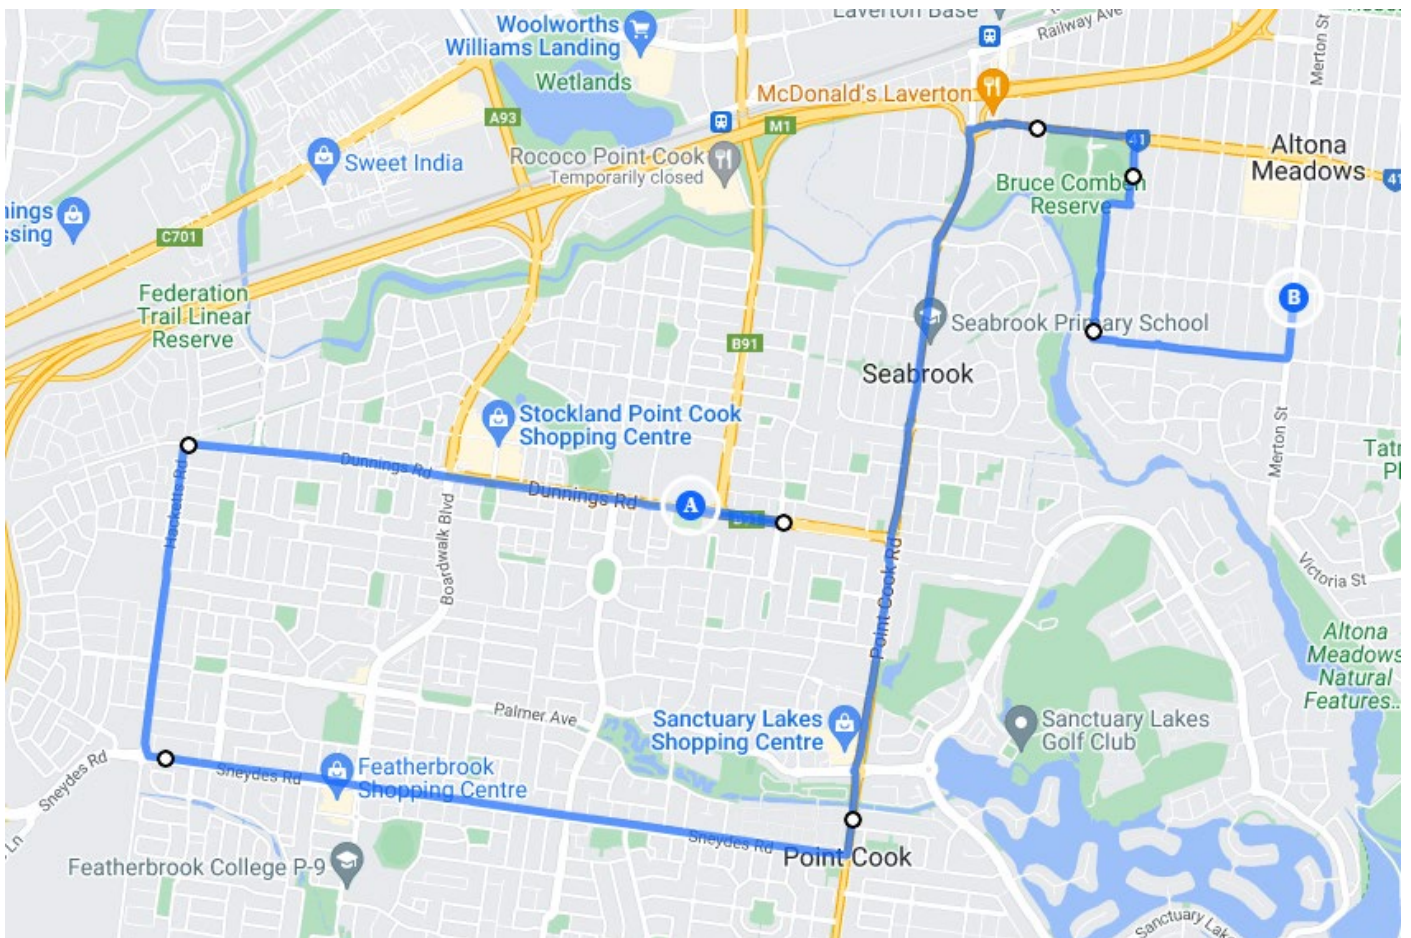

## PM Run Start in School Parking lot off Dunnings Road Service Lane

- Continue Dunnings Road
- Make a U-turn at round about after Palmers Rd to come back on Dunnings Rd
- Turn Left into Boardwalk Bvd
- Turn Left into Featherbrook Drive
- Continue Featherbrook Drive becomes Fongeo Dr
- Turn Left into Point cook road
- Turn Right into Sanctuary lakes Bvd
- Turn Left into Sanctuary Lakes North Boulevard & RUN EXPRESS to Vaucluse Boulevard
- First Drop off Point (Bust Stop id 50012) after Vaucluse Bvd
- Turn right into Point Cook
- Turn Right into Central Ave (before freeway)
- Turn Right into Merton Street
- Turn Left into Victoria Street
- Turn Left into Nelson Avenue
- Turn Right into Merton Street
- Finish in front of Central Square on Merton Street

## EMMANUEL COLLEGE (NOTRE DAME) Bus C (36) 2025

**The Charter Buses will only stop at designated MET Bus stops unless designated below.**

- In the morning, the bus will commence **at the corner of May Avenue and Merton Street at 7.40am**
- Travel west along May Avenue/Spicer Boulevard
- Turn Right into Henry Drive and becomes Macneil Dr
- Turn Left into Skehan Blvd
- Turn Left into Central Ave
- Continue towards Central Avenue
- Turn Left into Central Avenue
- Turn Left into Point Cook Road
- Turn Right into Sneydes Road
- Turn Right into Hacketts Road
- Turn Right into Dunnings Rd
- Finish on Dunnings Rd Service Lane outside Emmanuel College

PM Run Start in School Parking lot off Dunnings Road Service Lane

- Continue on Dunnings Rd
- Make a U-turn at round about after Palmers Rd to come back on Dunnings Rd
- Turn Left into Hacketts Road
- Turn Left into Sneydes Road
- Turn Left into Point Cook Road
- Turn Right into Central Ave
- Turn Right into Skehan Bvd
- Turn Right into Macneil Dr becomes Henry Dr
- Turn Left into Spicer Bvd
- Continue on May Ave
- Turn Left Merton St
- Finish in front of Central Square on Merton Street