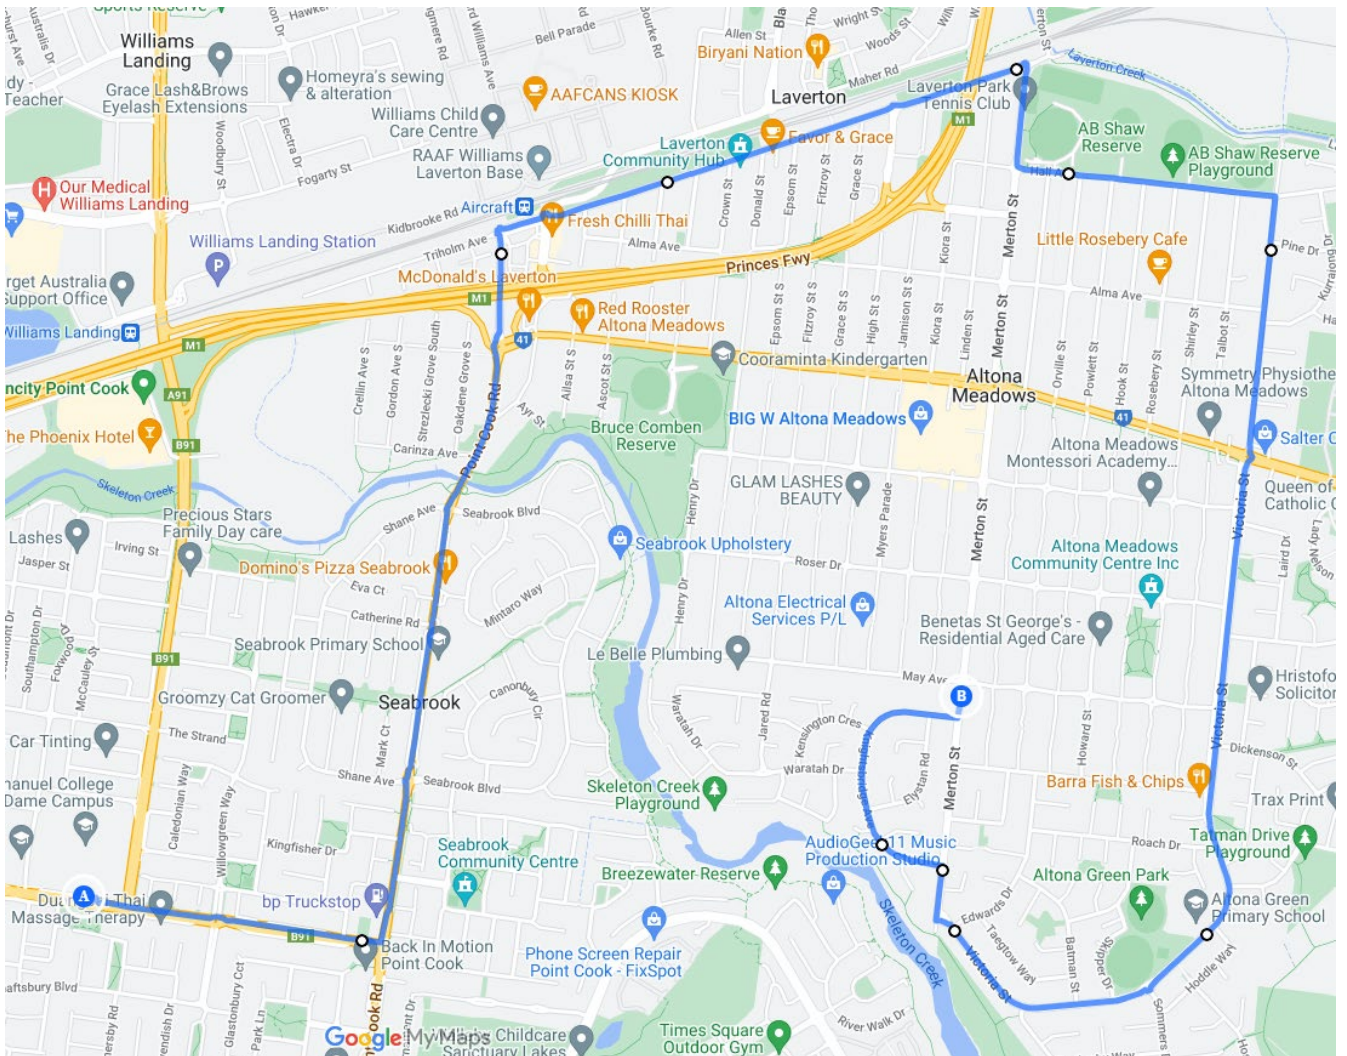

PM Run Start in School Parking lot off Dunnings Road Service Lane

- Continue on Dunnings Rd
- Make a U-turn at round about after Palmers Rd to come back on Dunnings Rd
- Turn Left into Hacketts Road
- Turn Left into Sneydes Road
- Turn Left into Point Cook Road
- Turn Right into Central Ave
- Turn Right into Skehan Bvd
- Turn Right into Macneil Dr becomes Henry Dr
- Turn Left into Spicer Bvd
- Continue on May Ave
- Turn Left Merton St
- Finish in front of Central Square on Merton Street

# EMMANUEL COLLEGE (NOTRE DAME) Bus D (34) 2025

**The Charter Buses will only stop at designated MET Bus stops unless designated below.**

- In the morning, the bus will commence in front of Altona Green Park at 7.40am
- Travel west along Victoria Street and then stop at the corner of Knightsbridge Avenue and Merton Street
- Turn left Knightsbridge Avenue, **stopping at the corner of Knightsbridge Avenue and Waratah Drive.**
- Turn Left into Merton Street
- Travel along Merton Street towards Central Square
- Turn Right into Queen Street
- Turn Left into Victoria Street
- Turn Left into Hall Avenue
- Turn Right into Merton Street
- Turn Left into Railway Avenue becomes Triholm Ave
- Turn Left into Point Cook Road
- Turn Right into Dunnings Road
- Turn Right into Palmers Road
- Turn Left into Inverloch Dr
- Turn Left into Foxwood Dr
- Finish on Dunnings Rd Service Lane outside Emmanuel College

PM Run Start in School Parking lot off Dunnings Road Service Lane

- Turn Left into Point Cook Road
- Turn Right into Triholm Ave becomes Railway Avenue
- Turn Right into Merton Street
- Turn Left into Hall Avenue
- Turn Right into Victoria Street
- Continue travel south down Victoria Street
- Turn Right into Merton Street
- Turn Left into Knightsbridge Avenue
- Turn Left into Merton Street
- Finish in front of Central Square on Merton Street