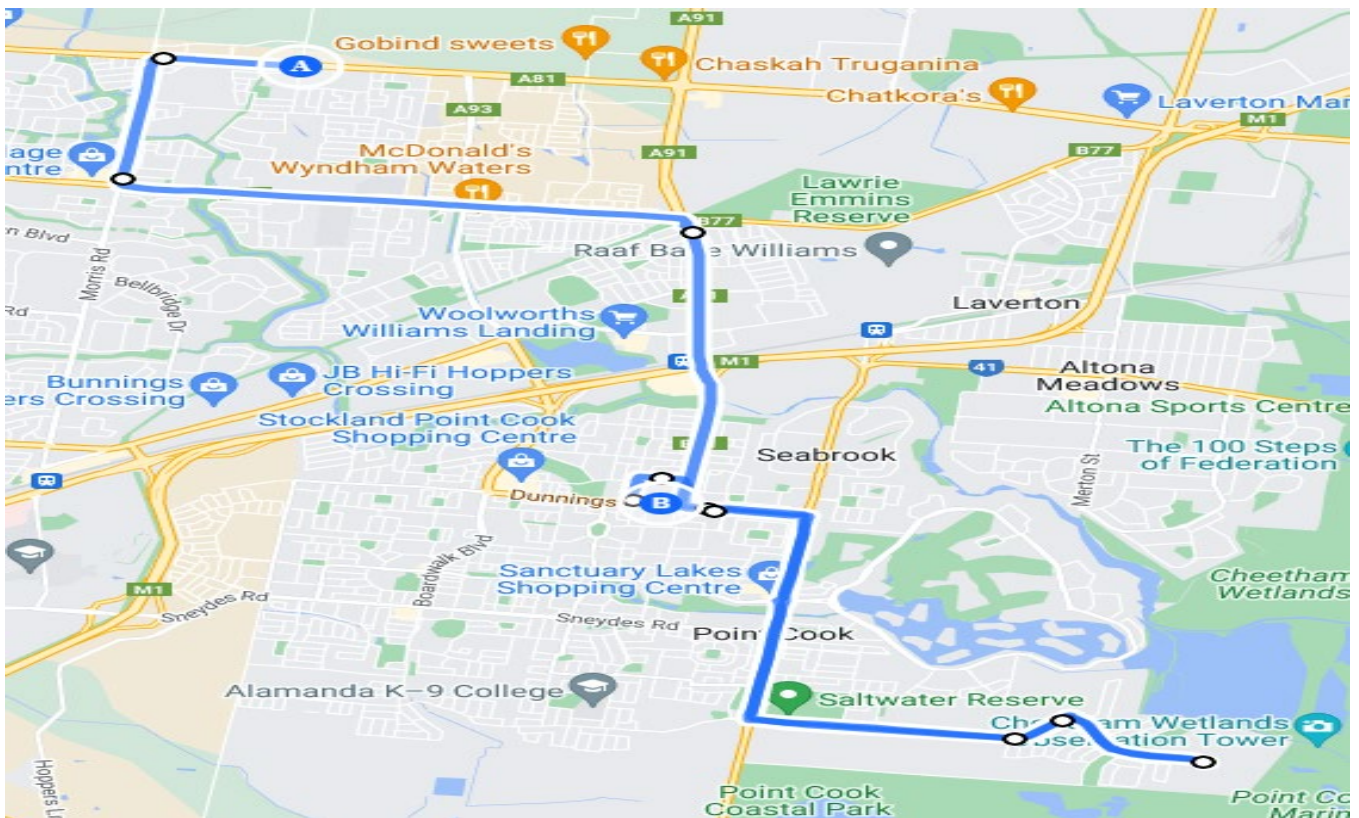

**PM 15:20** Start in School Parking lot off Dunnings Road service road.

- Continue Dunnings Rd
- Turn right Point Cook Rd
- Turn left into Sanctuary Lakes Boulevard Bus
- Travel along Sanctuary Lakes Boulevard
- Drop off students till Vaocluse Boulevard (Bus Stop Id 50011)
- Finish at Vaocluse Boulevard/Sanctuary Lakes North Bvd.

## EMMANUEL COLLEGE (NOTRE DAME) Bus F (36) 2025

**The Charter Buses will only stop at designated MET Bus stops unless designated below.**

- In the morning the bus will commence at the stop near the corner of Clearwood Drive and Leakes Road (Bus Stop id 27994) at 7.20am
- Turn Left into Morris Road
- The second stop will be on the corner of Morris Road and David John Drive Tarneit.
- Then travel eastwards along Sayers Road
- Turn Right into Palmers Road
- Stop near the intersection of Palmers Road and Delaney Boulevard
- Turn Left into Dunnings Road
- Turn Right into Point Cook Road
- Turn Left into Saltwater Promenade
- **Not leave the first stop in Saltwater Promenade until at least 7.45am**
- Follow Saltwater Promenade all of the way down and return back from Jansar St Roundabout up Saltwater Promenade (497)
- Turn Right into Point Cook Road
- Turn Left into Dunnings Road
- Turn Right into Palmers Road
- Turn Left into Inverloch Drive
- Turn Left into Foxwood Drive
- Turn Right into Dunnings Rd (Service Lane)
- Finish on Dunnings Rd Service Lane outside Emmanuel College.