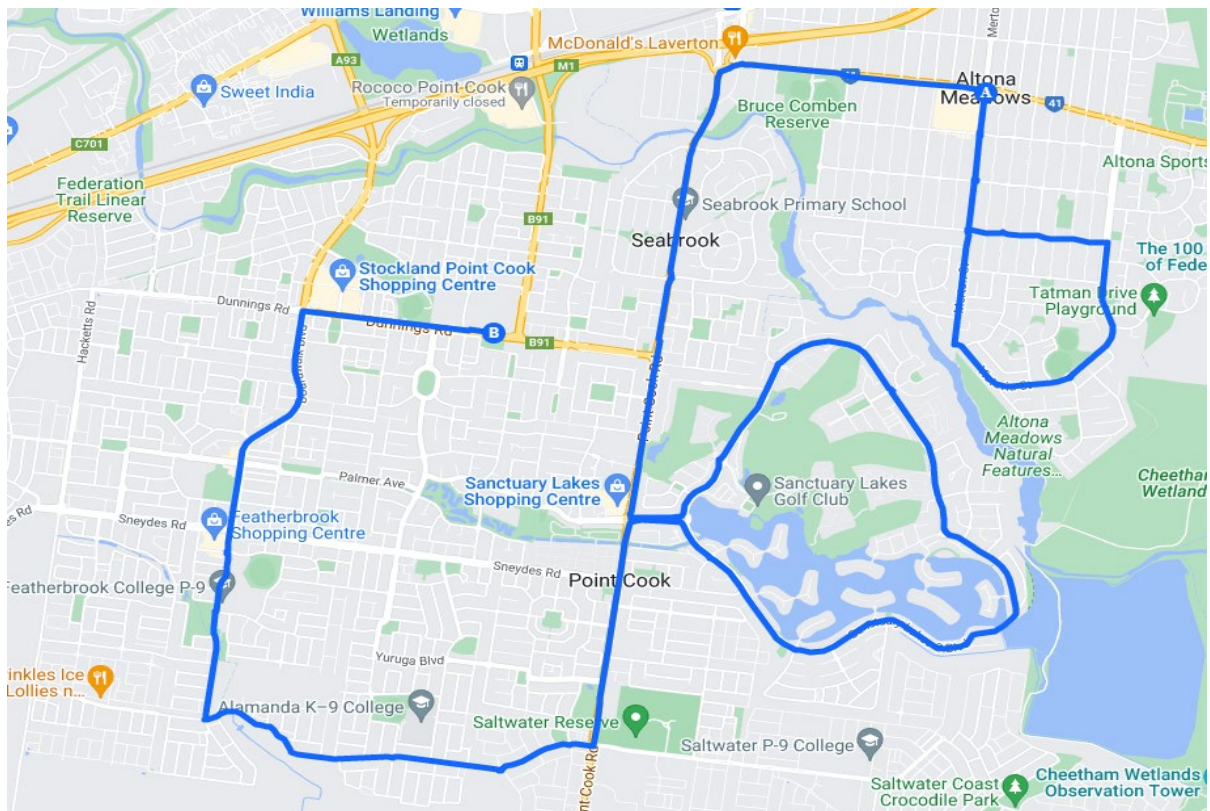

EMMANUEL COLLEGE (NOTRE DAME) Bus B (32) 2025

The Charter Buses will only stop at designated MET Bus stops unless designated below

- In the morning the bus will commence opposite Central Square on Merton Street at 7.30am
- Travel south along Merton Street.
- Follow Merton Street as it becomes Victoria Street
- Continue north along Victoria Street
- Turn Left into Nelson Avenue
- Turn right into Merton Street
- Pick up along Merton Street towards Central Square
- Turn Left into Central Avenue
- Turn Left into Point Cook Road
- Turn Left into Sanctuary Lakes North Boulevard & RUN EXPRESS to Vacluse Boulevard
- First Pick Up Point (Bust Stop id 50012) after Vacluse Bvd
- Turn Left into Point Cook Road
- Turn Right into Atlantis Drive/Fongeo Drive
- Continue along Fongeo Drive
- There will be a stop at the corner of Fongeo Drive and Vacation Way
- Fongeo Drive becomes Featherbrook Drive
- Turn Right into Boardwalk Boulevard
- Turn Right into Dunnings Road
- Finish on Dunnings Rd Service Lane outside Emmanuel College