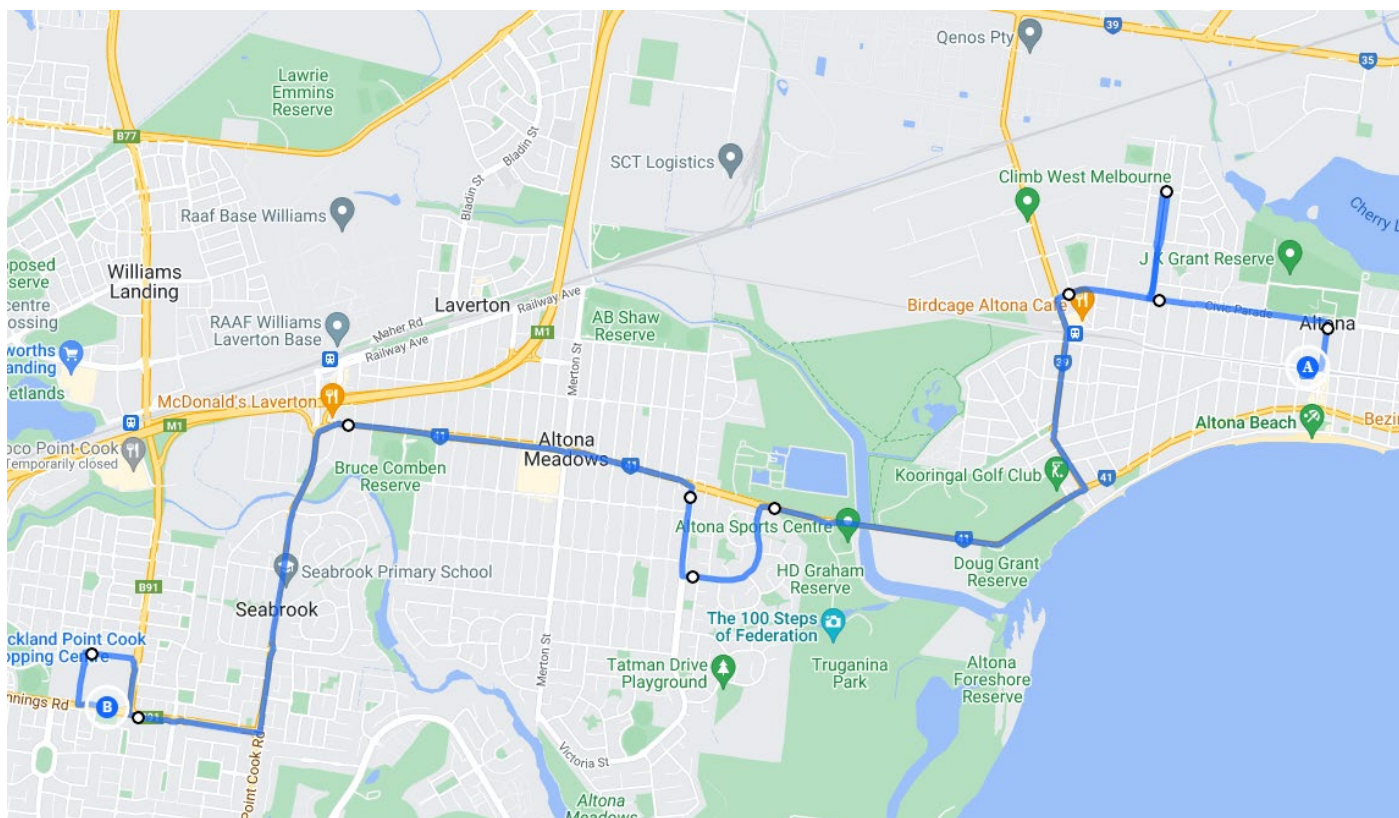

### The Charter Buses will only stop at designated MET Bus stops unless designated below

- In the morning, the bus route will commence at Altona Station (Railway St S) at 7.40am.
- Turn Left into Pier Street
- Turn Left into Civic Parade
- Turn Right into Grieve Parade
- Make a U-turn at Greeney Street
- Turn Right back into Civic Parade
- Turn Left into Maidstone Street
- Turn Right into Queen Street
- Turn Left into Everingham Road, stopping near Queen of Peace Primary School
- Turn Right into Victoria Street
- Turn Left into Queen Street
- Turn Left into Point Cook Road
- Turn Right into Dunnings Road
- Turn Right into Palmers Rd
- Turn Left onto Inverloch Dr
- Turn Left onto Foxwood Dr
- Turn Left on Dunnings Rd
- Finish on Dunnings Rd Service Lane outside Emmanuel College.

## EMMANUEL COLLEGE (NOTRE DAME) Bus F (36) 2025

**The Charter Buses will only stop at designated MET Bus stops unless designated below.**

- In the morning the bus will commence at the stop near the corner of Clearwood Drive and Leakes Road (Bus Stop id 27994) at 7.20am
- Turn Left into Morris Road
- The second stop will be on the corner of Morris Road and David John Drive Tarneit.
- Then travel eastwards along Sayers Road
- Turn Right into Palmers Road
- Stop near the intersection of Palmers Road and Delaney Boulevard
- Turn Left into Dunnings Road
- Turn Right into Point Cook Road
- Turn Left into Saltwater Promenade
- **Not leave the first stop in Saltwater Promenade until at least 7.45am**
- Follow Saltwater Promenade all of the way down and return back from Jansar St Roundabout up Saltwater Promenade (497)
- Turn Right into Point Cook Road
- Turn Left into Dunnings Road
- Turn Right into Palmers Road
- Turn Left into Inverloch Drive
- Turn Left into Foxwood Drive
- Turn Right into Dunnings Rd (Service Lane)
- Finish on Dunnings Rd Service Lane outside Emmanuel College.