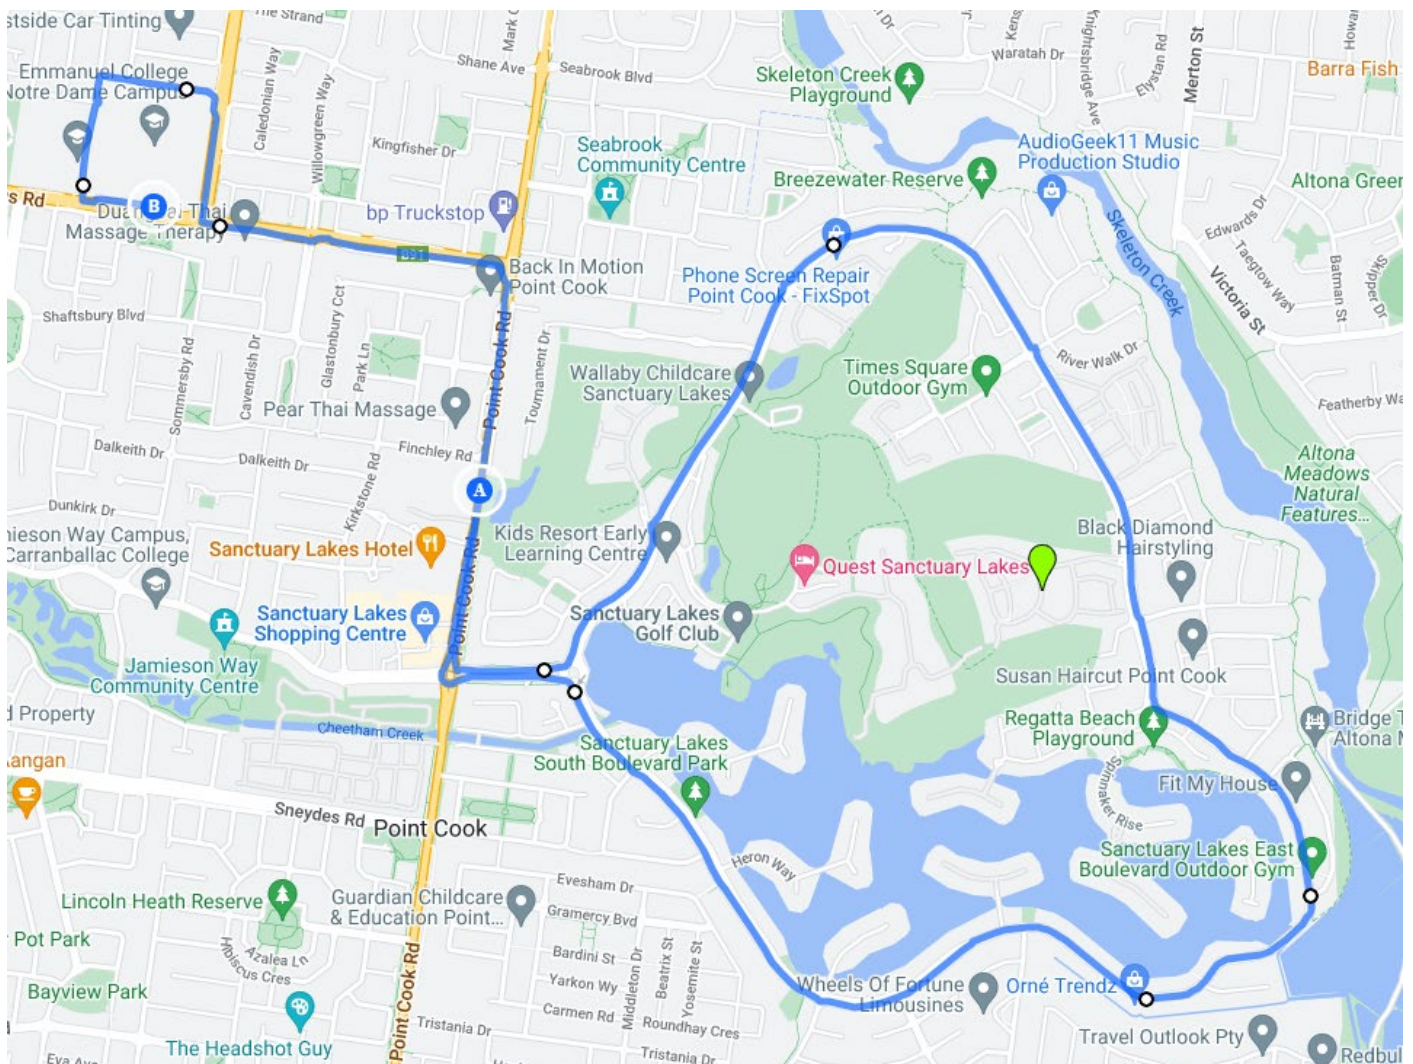

EMMANUEL COLLEGE (NOTRE DAME) Bus E (51) 2025

The Charter Buses will only stop at designated MET Bus stops unless designated below.

- In the morning, the bus will commence in front of Lumen Christi Primary School at 7:40am
- Travel southwards along Point Cook Road
- Turn left into Sanctuary Lakes Boulevard
- Travel left into Sanctuary Lakes North Boulevard and around the Boulevard
- Pick up students until Vaocluse Boulevard (Bus Stop Id 50011)
- Run express from Vaocluse Boulevard (Bus Stop Id 50011) following loop until Point Cook Rd
- Upon exiting Sanctuary Lakes South Boulevard, turn right into Point Cook Road
- Turn left into Dunnings Road
- Turn RIGHT into Palmers Road
- Turn LEFT into Inverloch Drive (First Left)
- Turn LEFT into Foxwood Drive
- Turn Left into Dunnings Road
- Finish on Dunnings Rd Service Lane outside Emmanuel College

PM 15:20 Start in School Parking lot off Dunnings Road service road.