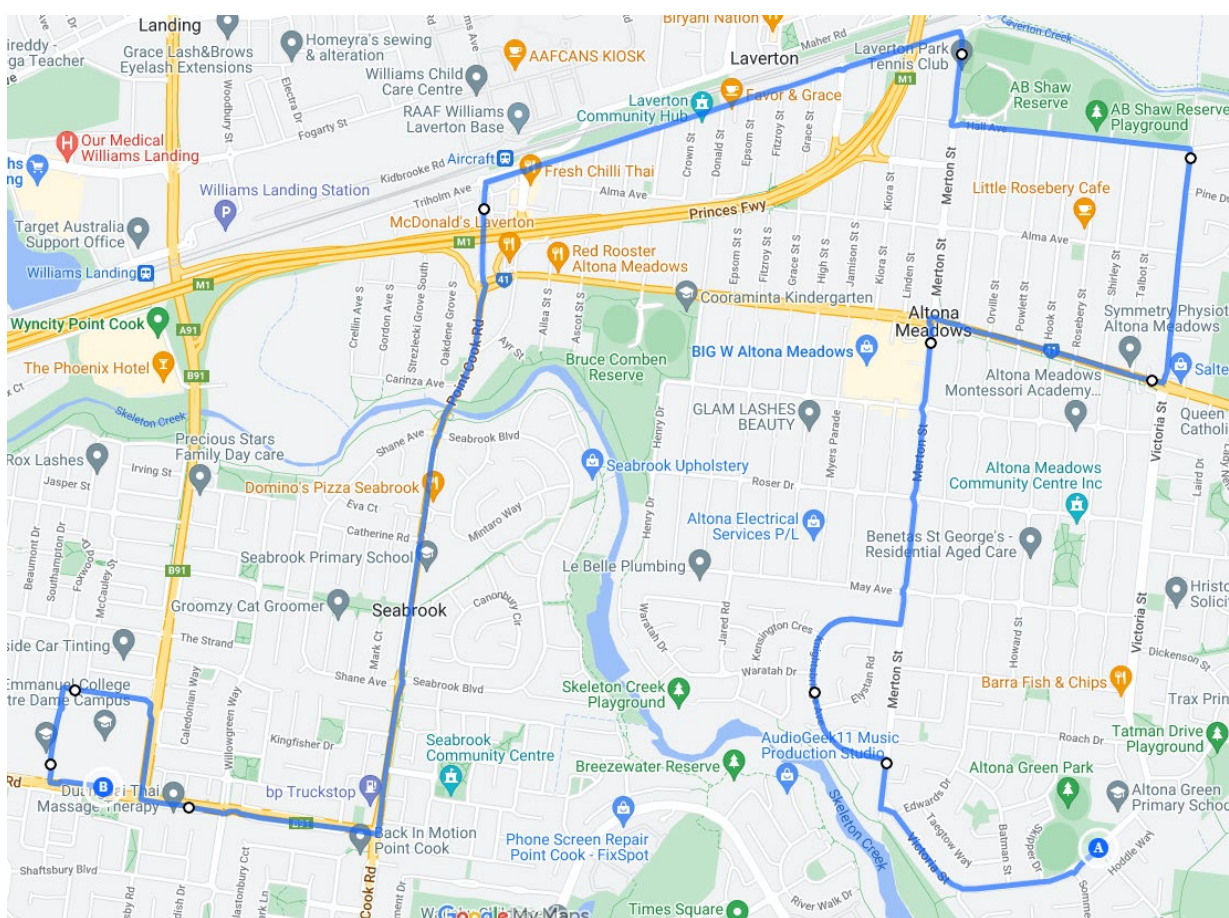

EMMANUEL COLLEGE (NOTRE DAME) Bus D (34) 2025

The Charter Buses will only stop at designated MET Bus stops unless designated below.

- In the morning, the bus will commence in front of Altona Green Park at 7.40am
- Travel west along Victoria Street and then stop at the corner of Knightsbridge Avenue and Merton Street
- Turn left Knightsbridge Avenue, **stopping at the corner of Knightsbridge Avenue and Waratah Drive.**
- Turn Left into Merton Street
- Travel along Merton Street towards Central Square
- Turn Right into Queen Street
- Turn Left into Victoria Street
- Turn Left into Hall Avenue
- Turn Right into Merton Street
- Turn Left into Railway Avenue becomes Triholm Ave
- Turn Left into Point Cook Road
- Turn Right into Dunnings Road
- Turn Right into Palmers Road
- Turn Left into Inverloch Dr
- Turn Left into Foxwood Dr
- Finish on Dunnings Rd Service Lane outside Emmanuel College

PM Run Start in School Parking lot off Dunnings Road Service Lane