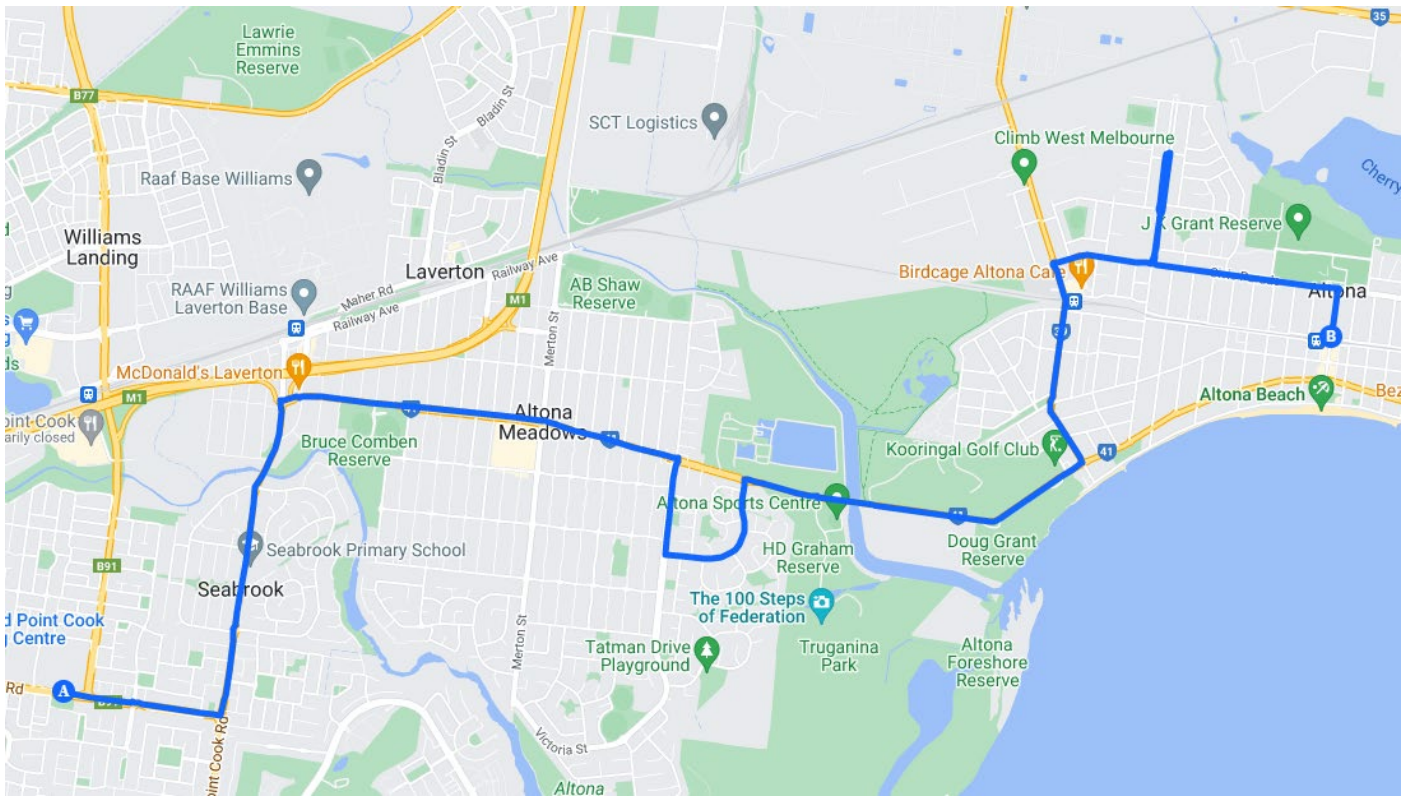

### The Charter Buses will only stop at designated MET Bus stops unless designated below

- In the morning, the bus route will commence at Altona Station (Railway St S) at 7.40am.
- Turn Left into Pier Street
- Turn Left into Civic Parade
- Turn Right into Grieve Parade
- Make a U-turn at Greeney Street
- Turn Right back into Civic Parade
- Turn Left into Maidstone Street
- Turn Right into Queen Street
- Turn Left into Everingham Road, stopping near Queen of Peace Primary School
- Turn Right into Victoria Street
- Turn Left into Queen Street
- Turn Left into Point Cook Road
- Turn Right into Dunnings Road
- Turn Right into Palmers Rd
- Turn Left onto Inverloch Dr
- Turn Left onto Foxwood Dr
- Turn Left on Dunnings Rd
- Finish on Dunnings Rd Service Lane outside Emmanuel College.

PM Run Start in School Parking lot off Dunnings Road Service Lane

- Continue on Dunnings Rd
- Turn Left into Point cook Rd
- Turn Right into Central Ave
- Turn Right into Victoria Street
- Turn Left into Everingham Rd
- Turn Right into Queen Street
- Turn Left into Maidstone Street
- Turn Right into Civic Parade
- Turn left into Grieve Parade
- Make a U-turn at Greeney Street
- Turn Left back into Civic Parade
- Turn Right into Pier Street
- Turn Right into Blyth Street
- Turn Right into Railway St S
- Finish at Altona Station