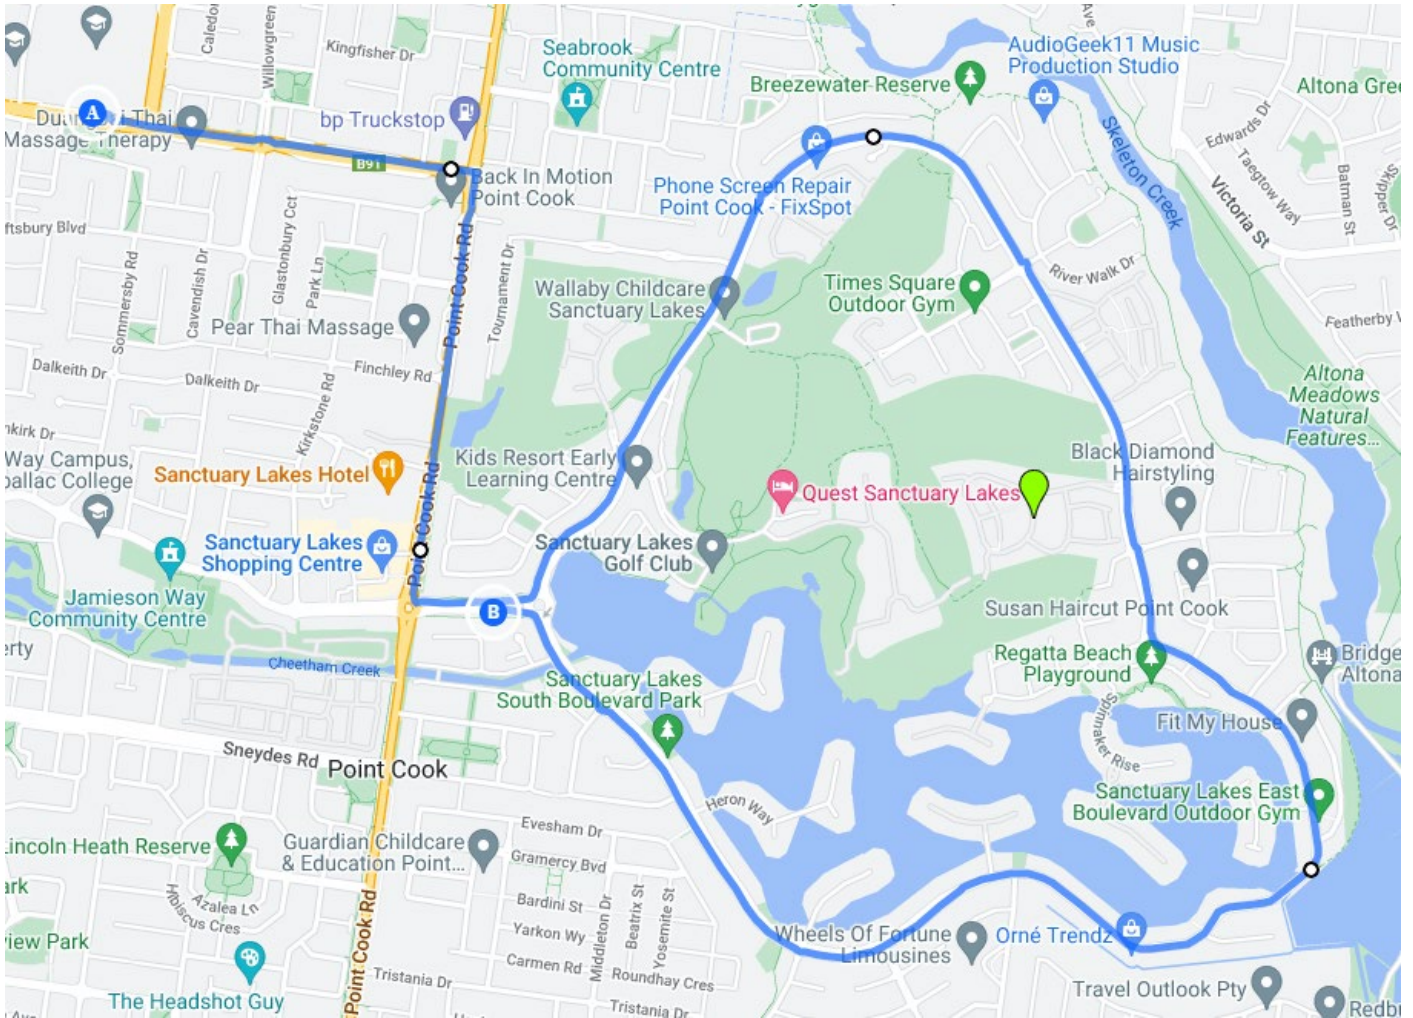

### The Charter Buses will only stop at designated MET Bus stops unless designated below

- In the morning, the bus route will commence at Altona Station (Railway St S) at 7.40am.
- Turn Left into Pier Street
- Turn Left into Civic Parade
- Turn Right into Grieve Parade
- Make a U-turn at Greeney Street
- Turn Right back into Civic Parade
- Turn Left into Maidstone Street
- Turn Right into Queen Street
- Turn Left into Everingham Road, stopping near Queen of Peace Primary School
- Turn Right into Victoria Street
- Turn Left into Queen Street
- Turn Left into Point Cook Road
- Turn Right into Dunnings Road
- Turn Right into Palmers Rd
- Turn Left onto Inverloch Dr
- Turn Left onto Foxwood Dr
- Turn Left on Dunnings Rd
- Finish on Dunnings Rd Service Lane outside Emmanuel College.

## EMMANUEL COLLEGE (NOTRE DAME) Bus F (36) 2025

**The Charter Buses will only stop at designated MET Bus stops unless designated below.**

- In the morning the bus will commence at the stop near the corner of Clearwood Drive and Leakes Road (Bus Stop id 27994) at 7.20am
- Turn Left into Morris Road
- The second stop will be on the corner of Morris Road and David John Drive Tarneit.
- Then travel eastwards along Sayers Road
- Turn Right into Palmers Road
- Stop near the intersection of Palmers Road and Delaney Boulevard
- Turn Left into Dunnings Road
- Turn Right into Point Cook Road
- Turn Left into Saltwater Promenade
- **Not leave the first stop in Saltwater Promenade until at least 7.45am**
- Follow Saltwater Promenade all of the way down and return back from Jansar St Roundabout up Saltwater Promenade (497)
- Turn Right into Point Cook Road
- Turn Left into Dunnings Road
- Turn Right into Palmers Road
- Turn Left into Inverloch Drive
- Turn Left into Foxwood Drive
- Turn Right into Dunnings Rd (Service Lane)
- Finish on Dunnings Rd Service Lane outside Emmanuel College.