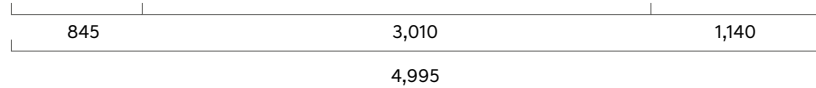

SPECIFICATIONS

1,465

	2.5 TURBO GASOLINE	3.5 TURBO GASOLINE
Overall Length (mm)	4,995	5,003
Overall Width (mm)	1,925	1,925
Overall Height (mm)	1,465	1,465
Wheel Base (mm)	3,000	3,000
Front Overhang (mm)	848	848
Rear Overhang (mm)	1,148	1,148
Engine Type	2.5L T-GDI I4	3.5L TT-GDI V6
Driving System	AWD	AWD
Displacement (cc)	2,497	3,470
Max. Power (hp/rpm)	300 @ 5,800 rpm	375 @ 5,800 rpm
Fuel System	Gasoline Direct Injection (GDI) + MPI	Gasoline Direct Injection (GDI) + MPI
Max. Motor Torque (lb-ft/rpm)	311 lb-ft @ 1,650-4,000 rpm	391 lb-ft @ 1,300-4,500 rpm
Fuel Economy (City/Highway/Combined – L/100 kms)	12.1 / 8.4 / 10.4	15.3 / 10.0 / 12.9

Maintain constant speeds for driving efficiency. Fuel efficiency figures are for standard mode. Actual figures may vary depending on factors such as road conditions, driving patterns, vehicle load, ambient temperature, and maintenance status. Vehicles portrayed in this publication may have optional features and differ from actual vehicles purchased. Options, colours, and specifications shown in this publication may change to improve the appearance and performance of the vehicle. For detailed information and notes on the specifications, please refer to the user's manual.