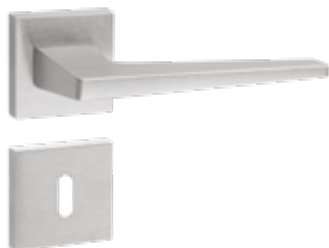

Flake

design Enrico Gallo

Flake 1355

zama / zinc

1355/213

Maniglia con rosetta, sottorosetta in metallo.
Handle with rose, metal under-construction.

1355/201

Maniglia con rosetta clip e sottorosetta in plastica.
Handle with clip rose and PVC under-construction.

1355/209

Maniglia con placca.
Handle with plate.

1355 DKR

Maniglia anta ribalta.
Tilt and turn handle.

F04

Cromo lucido
polished chrome

F05

Cromo satinato
satin chrome