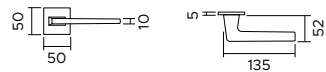

Flake

design Enrico Gallo

Flake 1355

zama / zinc

1355/213

Maniglia con rosetta, sottorosetta in metallo.
Handle with rose, metal under-construction.

1355/201

Maniglia con rosetta clip e sottorosetta in plastica.
Handle with clip rose and PVC under-construction.

1355/209

Maniglia con placca.
Handle with plate.

1355 DKR

Maniglia anta ribalta.
Tilt and turn handle.

F04

Cromo lucido
polished chrome

F05

Cromo satinato
satin chrome