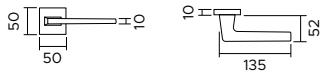

Flake

design Enrico Gallo

Flake 1355

zama / zinc

1355/213

Maniglia con rosetta, sottorosetta in metallo.
Handle with rose, metal under-construction.

1355/201

Maniglia con rosetta clip e sottorosetta in plastica.
Handle with clip rose and PVC under-construction.

1355/209

Maniglia con placca.
Handle with plate.

1355 DKR

Maniglia anta ribalta.
Tilt and turn handle.

F04

Cromo lucido
polished chrome

F05

Cromo satinato
satin chrome