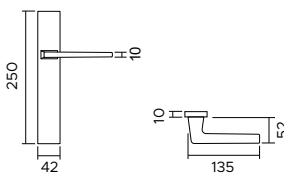

Flake

design Enrico Gallo

Flake 1355

zama / zinc

1355/213

Maniglia con rosetta, sottorosetta in metallo.
Handle with rose, metal under-construction.

1355/201

Maniglia con rosetta clip e sottorosetta in plastica.
Handle with clip rose and PVC under-construction.

1355/209

Maniglia con placca.
Handle with plate.

1355 DKR

Maniglia anta ribalta.
Tilt and turn handle.

F04

Cromo lucido
polished chrome

F05

Cromo satinato
satin chrome