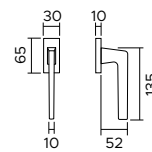

Flake

design Enrico Gallo

Flake 1355

zama / zinc

1355/213

Maniglia con rosetta, sottorosetta in metallo.
Handle with rose, metal under-construction.

1355/201

Maniglia con rosetta clip e sottorosetta in plastica.
Handle with clip rose and PVC under-construction.

1355/209

Maniglia con placca.
Handle with plate.

1355 DKR

Maniglia anta ribalta.
Tilt and turn handle.

F04

Cromo lucido
polished chrome

F05

Cromo satinato
satin chrome