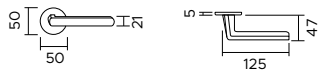

Musa

Musa 180R

zama / zinc

180R/208

Maniglia con rosetta, sottorosetta in metallo.
Handle with rose, metal under-construction.

180R/205

Maniglia con placca.
Handle with plate.

180R DK

Maniglia anta ribalta.
Tilt and turn handle.

F04

Cromo lucido
polished chrome

F05

Cromo satinato
satin chrome

F020

Effetto ottone satinato opaco
opaque satin brass effect

FNO