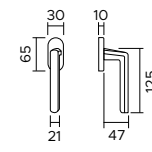

Musa

Musa 180R

zama / zinc

180R/208

Maniglia con rosetta, sottorosetta in metallo.
Handle with rose, metal under-construction.

180R/205

Maniglia con placca.
Handle with plate.

180R DK

Maniglia anta ribalta.
Tilt and turn handle.

F04

Cromo lucido
polished chrome

F05

Cromo satinato
satin chrome

F020

Effetto ottone satinato opaco
opaque satin brass effect

FNO