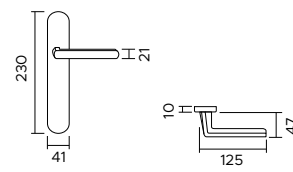

Musa

Musa 180R

zama / zinc

180R/208

Maniglia con rosetta, sottorosetta in metallo.
Handle with rose, metal under-construction.

180R/205

Maniglia con placca.
Handle with plate.

180R DK

Maniglia anta ribalta.
Tilt and turn handle.

F04

Cromo lucido
polished chrome

F05

Cromo satinato
satin chrome

F020

Effetto ottone satinato opaco
opaque satin brass effect

FNO