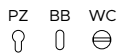

Origami

design Robby Cantarutti

Origami 1210

zama / zinc

1210/213

Maniglia con rosetta,
sottorosetta in metallo.
*Handle with rose,
metal under-construction.*

1210/209

Maniglia con placca.
Handle with plate.

1210 DKR

Maniglia anta ribalta.
Tilt and turn handle.

F04

Cromo lucido
polished chrome

F05

Cromo satinato
satin chrome

F20

Nickel satinato
satin nickel