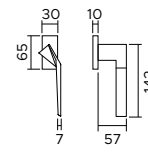

Origami

design Robby Cantarutti

Origami 1210

zama / zinc

1210/213

Maniglia con rosetta,
sottorosetta in metallo.
*Handle with rose,
metal under-construction.*

1210/209

Maniglia con placca.
Handle with plate.

1210 DKR

Maniglia anta ribalta.
Tilt and turn handle.

F04

Cromo lucido
polished chrome

F05

Cromo satinato
satin chrome

F20

Nickel satinato
satin nickel