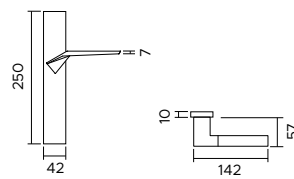

Origami

design Robby Cantarutti

Origami 1210

zama / zinc

1210/213

Maniglia con rosetta,
sottorosetta in metallo.
*Handle with rose,
metal under-construction.*

1210/209

Maniglia con placca.
Handle with plate.

1210 DKR

Maniglia anta ribalta.
Tilt and turn handle.

F04

Cromo lucido
polished chrome

F05

Cromo satinato
satin chrome

F20

Nickel satinato
satin nickel