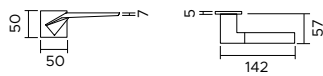

Origami

design Robby Cantarutti

Origami 1210

zama / zinc

1210/213

Maniglia con rosetta,
sottorosetta in metallo.
*Handle with rose,
metal under-construction.*

1210/209

Maniglia con placca.
Handle with plate.

1210 DKR

Maniglia anta ribalta.
Tilt and turn handle.

F04

Cromo lucido
polished chrome

F05

Cromo satinato
satin chrome

F20

Nickel satinato
satin nickel