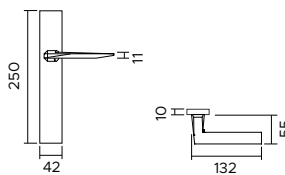

Prisma

design Enrico Gallo

Prisma 1351

zama / zinc

1351/213

Maniglia con rosetta, sottorosetta in metallo.
Handle with rose, metal under-construction.

1351/201

Maniglia con rosetta clip e sottorosetta in plastica.
Handle with clip rose and PVC under-construction.

1351/209

Maniglia con placca.
Handle with plate.

1351 DKR

Maniglia anta ribalta.
Tilt and turn handle.

F04

cromo lucido
polished chrome

F05

cromo satinato
satin chrome