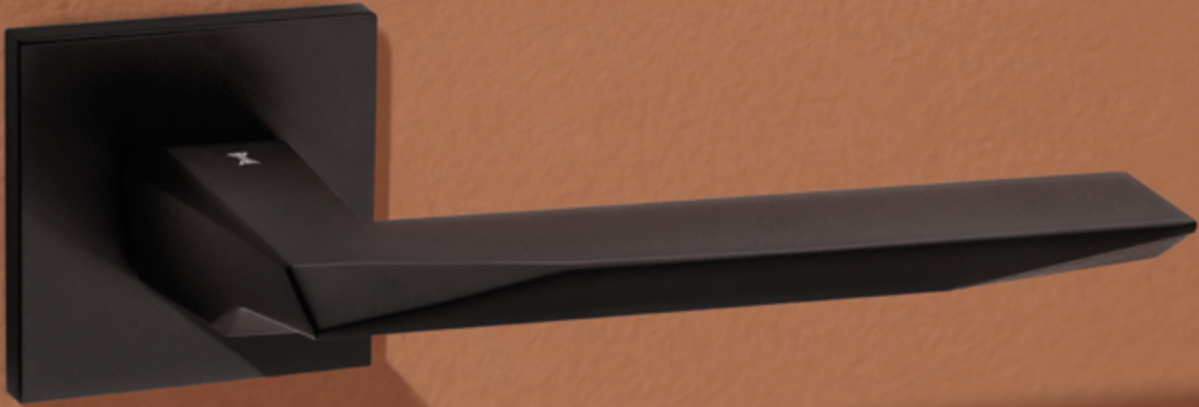

Prisma

design Enrico Gallo

Prisma 1351

zama / zinc

1351/213

Maniglia con rosetta, sottorosetta in metallo.
Handle with rose, metal under-construction.

1351/201

Maniglia con rosetta clip e sottorosetta in plastica.
Handle with clip rose and PVC under-construction.

1351/209

Maniglia con placca.
Handle with plate.

1351 DKR

Maniglia anta ribalta.
Tilt and turn handle.

F04

cromo lucido
polished chrome

F05

cromo satinato
satin chrome

F15

antracite
anthracite

FNO

nero opaco
opaque black

più finiture a richiesta / more finishes upon request