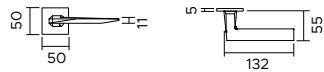

Prisma

design Enrico Gallo

Prisma 1351

zama / zinc

1351/213

Maniglia con rosetta, sottorosetta in metallo.
Handle with rose, metal under-construction.

1351/201

Maniglia con rosetta clip e sottorosetta in plastica.
Handle with clip rose and PVC under-construction.

1351/209

Maniglia con placca.
Handle with plate.

1351 DKR

Maniglia anta ribalta.
Tilt and turn handle.

F04

cromo lucido
polished chrome

F05

cromo satinato
satin chrome