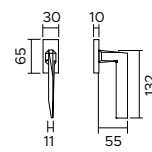

Prisma

design Enrico Gallo

Prisma 1351

zama / zinc

1351/213

Maniglia con rosetta, sottorosetta in metallo.
Handle with rose, metal under-construction.

1351/201

Maniglia con rosetta clip e sottorosetta in plastica.
Handle with clip rose and PVC under-construction.

1351/209

Maniglia con placca.
Handle with plate.

1351 DKR

Maniglia anta ribalta.
Tilt and turn handle.

F04

cromo lucido
polished chrome

F05

cromo satinato
satin chrome