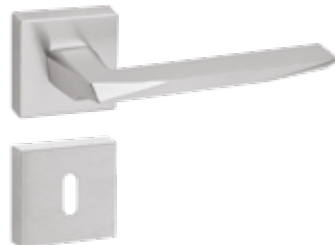

Prisma

design Enrico Gallo

Prisma 1351

zama / zinc

1351/213

Maniglia con rosetta, sottorosetta in metallo.
Handle with rose, metal under-construction.

1351/201

Maniglia con rosetta clip e sottorosetta in plastica.
Handle with clip rose and PVC under-construction.

1351/209

Maniglia con placca.
Handle with plate.

1351 DKR

Maniglia anta ribalta.
Tilt and turn handle.

F04

cromo lucido
polished chrome

F05

cromo satinato
satin chrome