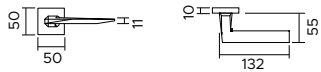

Prisma

design Enrico Gallo

Prisma 1351

zama / zinc

1351/213

Maniglia con rosetta, sottorosetta in metallo.
Handle with rose, metal under-construction.

1351/201

Maniglia con rosetta clip e sottorosetta in plastica.
Handle with clip rose and PVC under-construction.

1351/209

Maniglia con placca.
Handle with plate.

1351 DKR

Maniglia anta ribalta.
Tilt and turn handle.

F04

cromo lucido
polished chrome

F05

cromo satinato
satin chrome