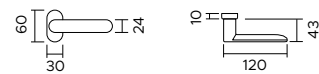

# Shape 1320

alluminio / aluminum

**1320/232**

Maniglia con rosetta clip con sottorosetta in plastica.  
*Handle with clip rose and PVC under-construction.*

**1320/277**

Maniglia con rosetta ovale.  
*Handle with oval rose.*