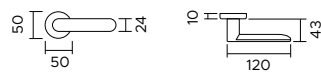

# Shape 1320

alluminio / aluminum

**1320/232**

Maniglia con rosetta clip con sottorosetta in plastica.  
*Handle with clip rose and PVC under-construction.*

**1320/277**

Maniglia con rosetta ovale.  
*Handle with oval rose.*