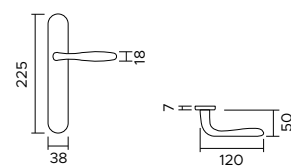

Fly

Fly 130

zama / zinc

130/273MA

Maniglia con rosetta clip con sottorosetta in plastica.
Handle with clip rose and PVC under-construction.

130/202L

Maniglia con placca.
Handle with plate.

130 DK

Maniglia anta ribalta.
Tilt and turn handle.

F01

ottone lucido
polished brass

F04

Cromo lucido
polished chrome

F05

Cromo satinato
satin chrome

FNO