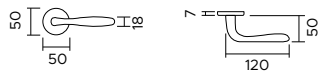

Fly

Fly 130

zama / zinc

130/273MA

Maniglia con rosetta clip con sottorosetta in plastica.
Handle with clip rose and PVC under-construction.

130/202L

Maniglia con placca.
Handle with plate.

130 DK

Maniglia anta ribalta.
Tilt and turn handle.

F01

ottone lucido
polished brass

F04

Cromo lucido
polished chrome

F05

Cromo satinato
satin chrome

FNO