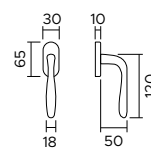

Fly

Fly 130

zama / zinc

130/273MA

Maniglia con rosetta clip con sottorosetta in plastica.
Handle with clip rose and PVC under-construction.

130/202L

Maniglia con placca.
Handle with plate.

130 DK

Maniglia anta ribalta.
Tilt and turn handle.

F01

ottone lucido
polished brass

F04

Cromo lucido
polished chrome

F05

Cromo satinato
satin chrome

FNO