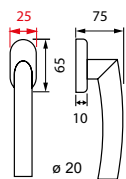

104.DK25

F60 FNO

DK stretto
narrow window
handle