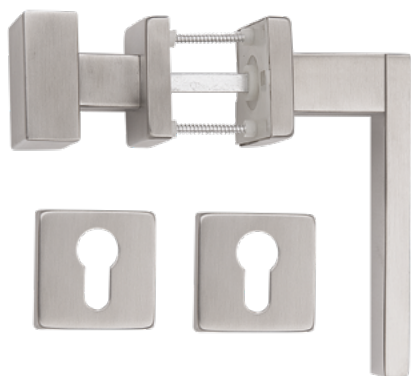

PZW.1068.211B.329K

F60 FNO

foro cilindro
cylinder hole

1068.DKR

F60 FNO

DK
window
handle

1068.DKS

F60 FNO

DK di sicurezza
safety window
handle