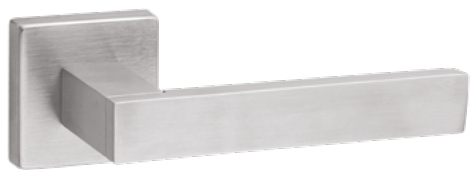

Danimarca 1068

sottorosetta
in plastica

PVC under
constructions

1068.211B.B

F60 FNO

foro chiave
key hole

1068.211B.Z

F60 FNO

foro cilindro
cylinder hole

1068.211B

F60 FNO

senza bocchette
without escutcheon

1068

F60 FNO

bilancino
pair of handles

sottorosetta
in plastica