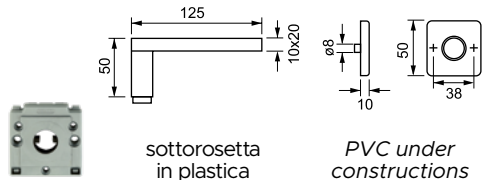

Danimarca 1068

sottorosetta
in plastica

PVC under
constructions

1068.211B.B

F60 FNO

foro chiave
key hole

1068.211B.Z

F60 FNO

foro cilindro
cylinder hole

1068.211B

F60 FNO

senza bocchette
without escutcheon

1068

F60 FNO

bilancino
pair of handles

sottorosetta
in plastica