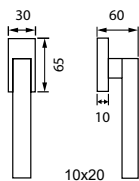

1068.DKR

F60 FNO

DK
window
handle