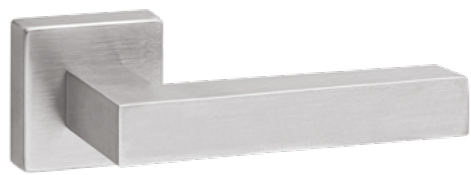

Austria 102K

sottorosetta
in plastica

PVC under
constructions

102K.211B.B

F60 FNO

foro chiave
key hole

102K.211B.Z

F60 FNO

foro cilindro
cylinder hole

102K.211B

F60 FNO

senza bocchette
without escutcheon

102K

F60 FNO

bilancino
pair of handles

sottorosetta
in plastica