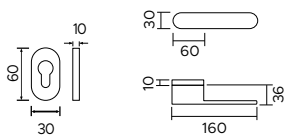

Futura

design Fimet

Futura 1332

zama / zinc

1332/277 BB

Maniglia con rosetta clip con sottorosetta in plastica. Bocchetta foro chiave.

Handle with clip rose and PVC under-construction. Escutcheon with key hole.

1332/277 PZ

Maniglia con rosetta clip con sottorosetta in plastica. Bocchetta foro cilindro.

Handle with clip rose and PVC under-construction. Escutcheon with cylinder hole.

1332/277 WC317

Maniglia con rosetta clip con sottorosetta in plastica. Bocchetta foro WC.

Handle with clip rose and PVC under-construction. Escutcheon with WC hole.

1332 DK

Maniglia anta ribalta.

Tilt and turn handle.

F05

cromo satinato
satin chrome

F020

effetto ottone satinato opaco
opaque satin brass effect