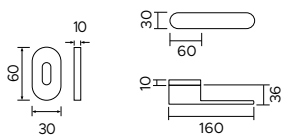

Futura

design Fimet

Futura 1332

zama / zinc

1332/277 BB

Maniglia con rosetta clip con sottorosetta in plastica. Bocchetta foro chiave.

Handle with clip rose and PVC under-construction. Escutcheon with key hole.

1332/277 PZ

Maniglia con rosetta clip con sottorosetta in plastica. Bocchetta foro cilindro.

Handle with clip rose and PVC under-construction. Escutcheon with cylinder hole.

1332/277 WC317

Maniglia con rosetta clip con sottorosetta in plastica. Bocchetta foro WC.

Handle with clip rose and PVC under-construction. Escutcheon with WC hole.

1332 DK

Maniglia anta ribalta.

Tilt and turn handle.

F05

cromo satinato
satin chrome

F020

effetto ottone satinato opaco
opaque satin brass effect