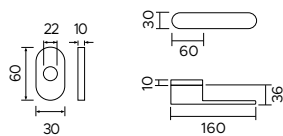

Futura

design Fimet

Futura 1332

zama / zinc

1332/277 BB

Maniglia con rosetta clip con sottorosetta in plastica. Bocchetta foro chiave.

Handle with clip rose and PVC under-construction. Escutcheon with key hole.

1332/277 PZ

Maniglia con rosetta clip con sottorosetta in plastica. Bocchetta foro cilindro.

Handle with clip rose and PVC under-construction. Escutcheon with cylinder hole.

1332/277 WC317

Maniglia con rosetta clip con sottorosetta in plastica. Bocchetta foro WC.

Handle with clip rose and PVC under-construction. Escutcheon with WC hole.

1332 DK

Maniglia anta ribalta.

Tilt and turn handle.

F05

cromo satinato
satin chrome

F020

effetto ottone satinato opaco
opaque satin brass effect