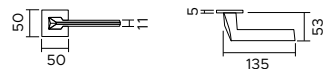

Pura

design Enrico Gallo

Pura 1352

zama / zinc

1352/213

Maniglia con rosetta, sottorosetta in metallo.
Handle with rose, metal under-construction.

1352/201

Maniglia con rosetta clip con sottorosetta in plastica.
Handle with clip rose and PVC under-construction.