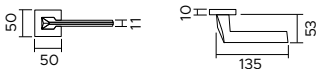

Pura

design Enrico Gallo

Pura 1352

zama / zinc

1352/213

Maniglia con rosetta, sottorosetta in metallo.
Handle with rose, metal under-construction.

1352/201

Maniglia con rosetta clip con sottorosetta in plastica.
Handle with clip rose and PVC under-construction.

1352/209

Maniglia con placca.
Handle with plate.

1352 DKR

Maniglia anta ribalta.
Tilt and turn handle.

F04

Cromo lucido
polished chrome

F05

Cromo satinato
satin chrome