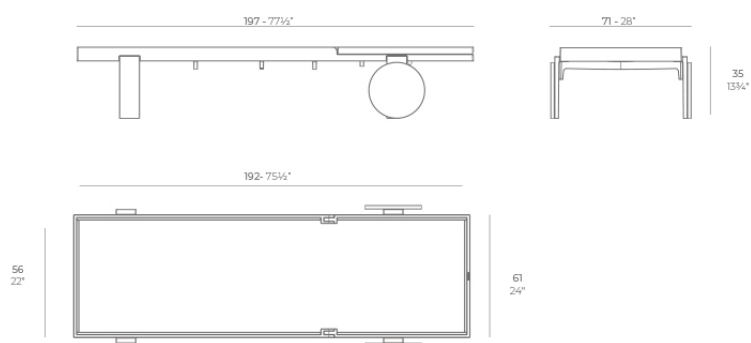

Info

Description

Weight: 18.89 Kg

GATSBY Tumbona
GATSBY Sun lounger
ref. 54414

Finishes

finishes

Basic

Ref. 54414

white

ecru

tortora

Available in various colors

kit lona

Ref. 54414KIT

white

ecru