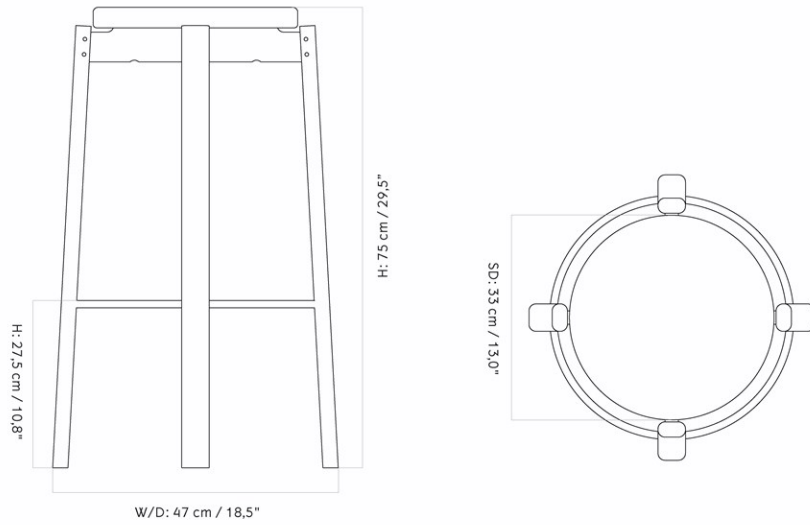

Audo

PASSAGE BAR STOOL Designed by *Krøyer-Sætter-Lassen*

DESCRIPTION The Passage Bar Stool is available in natural oak and dark stained oak and features a steel footrest. The stool is stackable.

SKU	71277-017383	COUNTRY OF ORIGIN	China
EAN	5709262295302	MATERIALS	Steel, Solid Oak
FOOTREST MATERIAL	Steel, Solid, Stainless	CO2e	For any inquiries, please contact your local Sales representative
UN-UPHOLSTERY MATERIAL	Oak, Solid, Dark Stained	WARRANTY	10 years (Download)
UPHOLSTERY TYPE	Un-Upholstered	CARE INSTRUCTIONS	Un-Upholstery Material
DESIGNER	Krøyer-Sætter-Lassen	ASSEMBLY INSTRUCTIONS	Download
DESIGN YEAR	2021		
PRODUCT TYPE	Bar Stool		
ENVIRONMENT	Indoor		

Audo

PASSAGE BAR STOOL

Designed by *Krøyer-Sætter-Lassen*

TECHNICAL SPECIFICATIONS

DIMENSIONS	Seat Height: 75 cm Seat Depth: 33 cm Feet Height: 27,5 cm Product Height: 75 cm Product Width: 47 cm Product Depth: 47 cm
NET WEIGHT	6,5 kg
GROSS WEIGHT	7,7 kg
PACKAGING TYPE	Brown Box
PACKAGING MEASUREMENTS	H x W x D 15 cm x 55 cm x 80 cm
PRODUCTION PROCESS	CNC-cut solid wood.