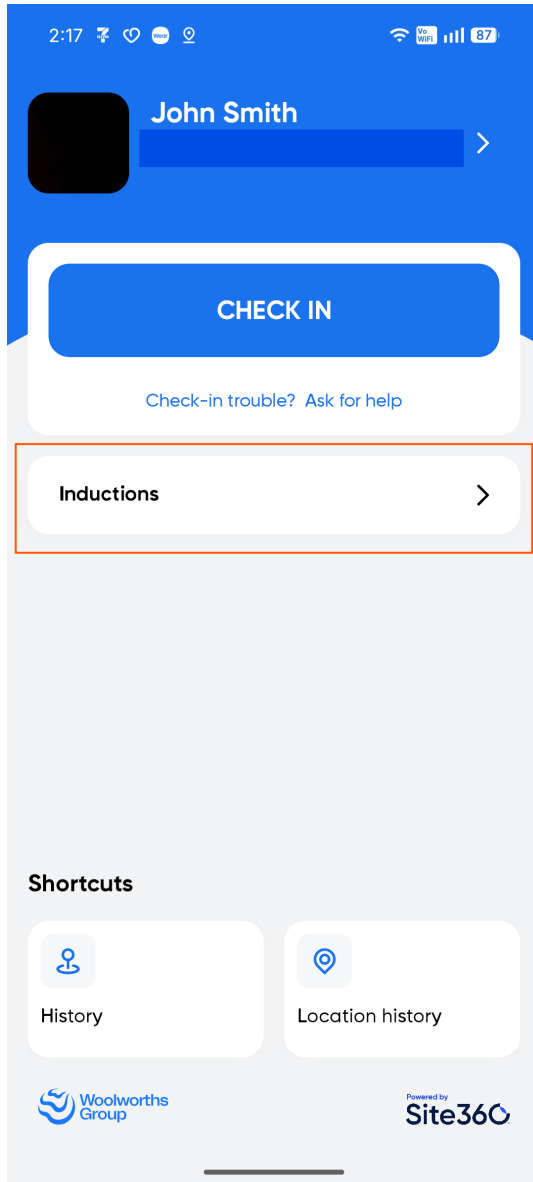

1. Open your Woolworths Group Visitor App and press “inductions”.

2. Next to Safe In Store Pass, press “Connect”

3. Enter you card number and expiry dare. Then press “Validate”