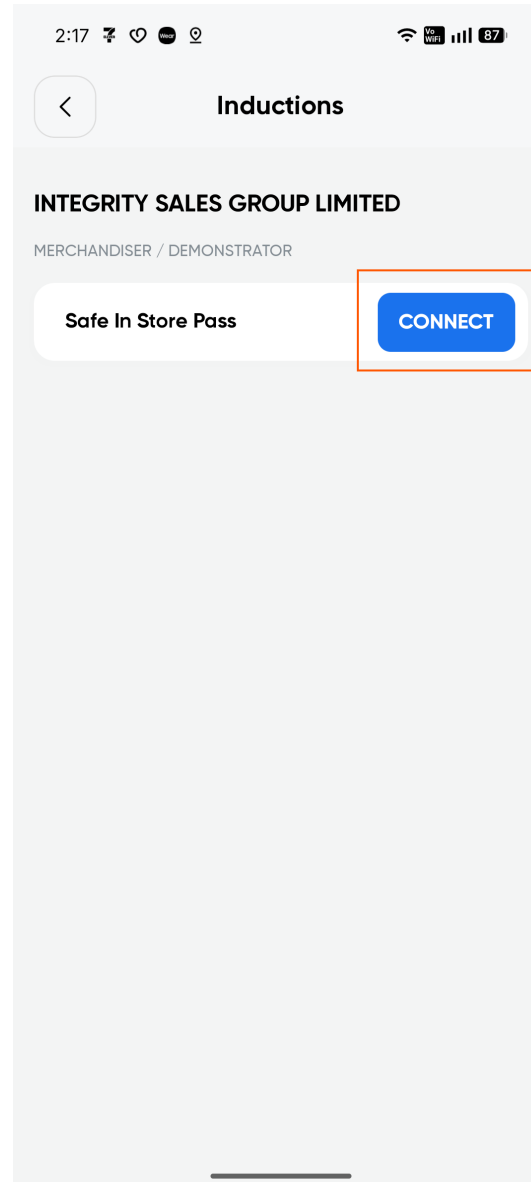

1. Open your Woolworths Group Visitor App and press “inductions”.

2. Next to Safe In Store Pass, press “Connect”

3. Enter you card number and expiry dare. Then press “Validate”