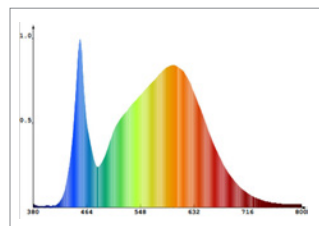

PULSA - cold white