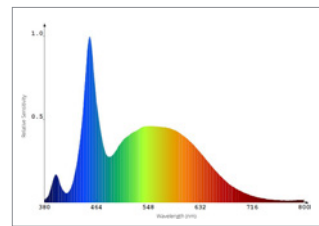

Type	Power consumption	Light output	Efficacy	CCT	CRI	Energy class
PULSA	8.7W	1050lm	121lm/W	3000K	> 80	
PULSA CW	8.7W	1110lm	128lm/W	4500K	> 80	
PULSA DDS**	warm white: 9.7W cold white: 9.7W UV-A: 1W	warm white: 1050lm cold white: 1110lm	warm white: 108lm/W cold white: 114lm/W	warm white: 2500K cold white: 6700K	> 80	
PULSA XL	15.4W	1750lm	112lm/W	3000K	> 80	

Colour options	Power consumption	Light output	Efficacy	Dominant wavelength
Blue	3W 6W	40lm 80lm	13.3lm/W	463nm
Red	3W 6W	163.5lm 327lm	54.5lm/W	620nm

* Ask your sales representative for the product specific warranty terms and conditions.

** Limit power to max 15W when mixing colours

PULSA

Dimensions

Spectrum

Measured with the HATO ONE spectrum meter

PULSA

PULSA - cold white

PULSA DDS - warm white