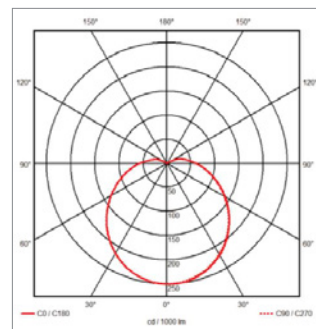

PULSA DDS - cold white

Red

Blue

Light spread

PULSA

Installation example

- Lamp's line
- Lamps

Installation according to IEC/CE with Smart E-Fuse 6A in HATO PACK