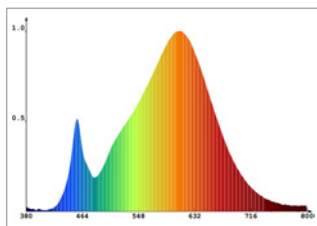

Spectrum

Measured with the HATO ONE spectrum meter

PULSA