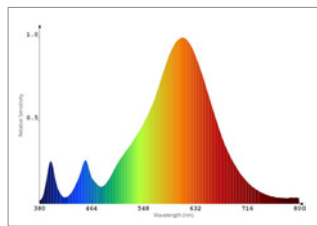

PULSA DDS - warm white