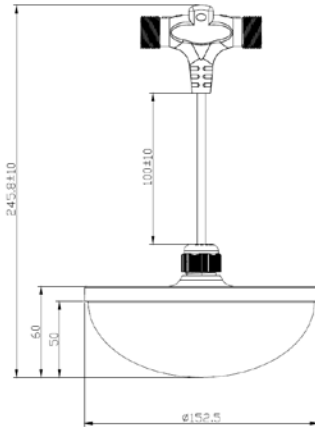

** Limit power to max 15W when mixing colours

PULSA

Dimensions

Spectrum

Measured with the HATO ONE spectrum meter

PULSA

PULSA - cold white

PULSA DDS - warm white