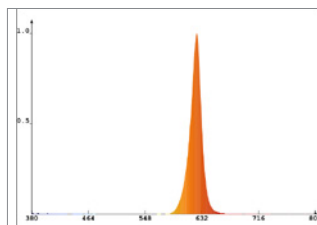

PULSA

Dimensions

Spectrum

Measured with the HATO ONE spectrum meter

Red

Light spread