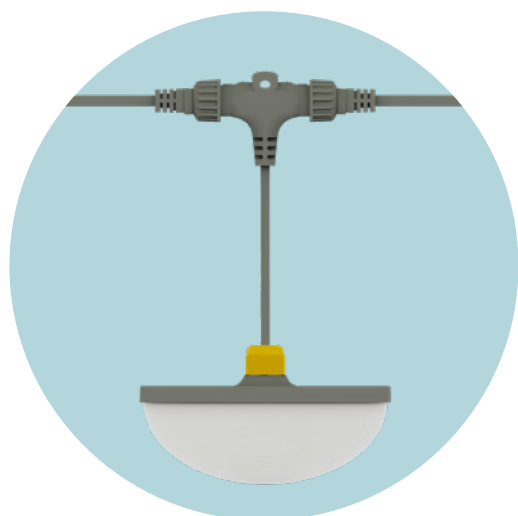

PULSA

Our well-known CORAX in a plug & play version; it won't get any better! The PULSA is a main lighting solution that can be applied in almost every type of poultry house.

PULSA: A responsible investment for the long term.

Specifications

Operating voltage	48VDC
Dimmer type	HATO 48VDC power supply
Dim range	0 - 100%
Light source	LED
Flicker-free	Yes
Expected average lifetime white LEDs	50,000h
Operating temperature	-10°C (14°F) <Ta< +40°C (104°F)
Nett weight	375 gr / 0.83 lbs
Cover material	Impact resistant PMMA
Base material	ABS
Warranty	8 Years*
Application	Poultry