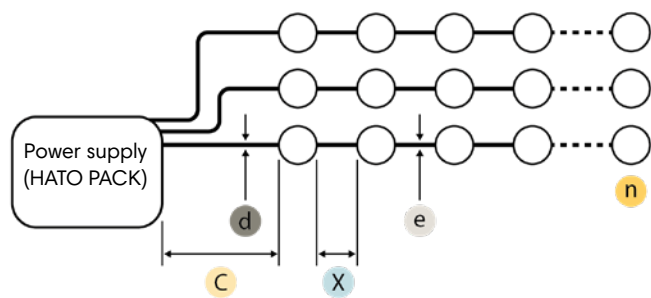

PULSA DDS - cold white

Red

Blue

Light spread

PULSA

Installation example

- Lamp's line
- Lamps

Installation according to IEC/CE with Smart E-Fuse 6A in HATO PACK