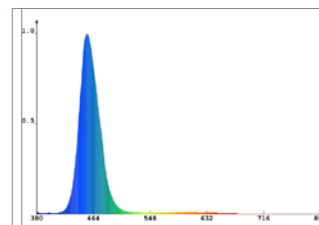

PULSA

Dimensions

Spectrum

Measured with the HATO ONE spectrum meter

Blue

Light spread