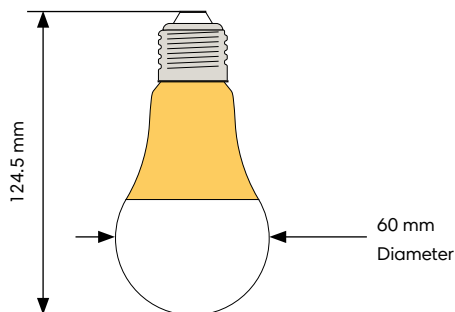

Specifications

Operating voltage:	220-240Vac
Power factor:	0.9
Connection:	E27
Operating frequency:	50/60Hz
Light source:	LED
Dimmer type:	HATO 230 dimmer or appropriate trailing edge dimmer
Flicker-free:	Yes
Dim range:	2-100%
CRI:	86
Expected average lifetime:	25000h L70
Operating temperature: (With IUL topcover)	-10°C (14°F) < Ta < +50°C (122°F) -10°C (14°F) < Ta < +35°C (95°F)
Storage temperature:	-25°C (-13°F) ~ +80°C (176°F)
Net weight:	120 gr
Base material:	PBT/aluminum
Cover:	PC
IP:	20
Warranty:	2 years*
Application:	Poultry houses with E27 lighting

Product number	Power Consumption	Light output	Efficacy	Max. numbers of lamps in one line	Light colour (CCT)	Made in	Energy label
7867	6.3W	800lm	124 lm/W	120	3000K	China	

* Ask your sales representative for the product specific warranty terms and conditions.

Dimensions

Packaging information

Size (LxHxW): 54x34x34 cm

Number of units per box: 100

Box netto weight: 12kg / 26.5lb

Accessories

IUL-27 Housing
6748

IUL Topcover
6220