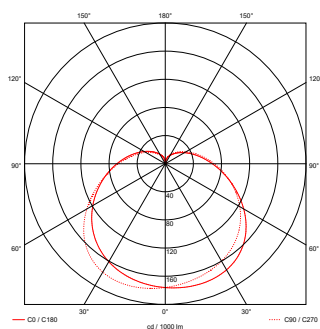

Light Distribution

Average beam angle 180 °