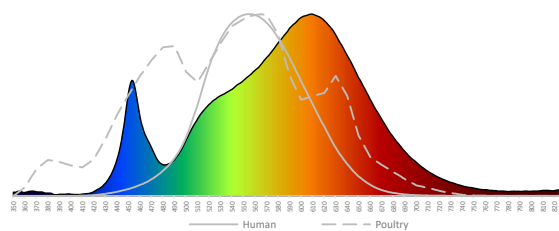

HATO 230 Dimmer
7109

Note:

HATO 230 Dimmer Minimum load: 5 lamps

HATO 230 Dimmer Maximum load: 120 lamps

Light Distribution

Average beam angle 180 °

Light Spectrum

Measured with the HATO ONE spectrum meter