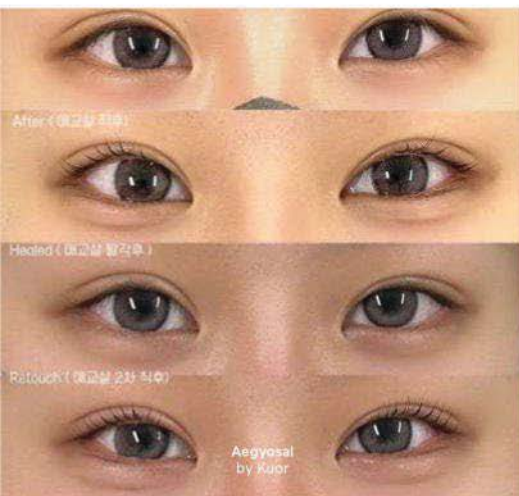

Ampoule Remover Brow
by Terin

Ampoule Remover Lips
by Kuor

SEMI PERMANENT AEGYOSAL

Aegyosal

1st Session: **5,840,000 IDR**
2nd Session: **4,700,000 IDR**
3rd Session: **3,800,000 IDR**

SEMI PERMANENT EYELINER

—
Eyeliner

1st Session: **6,420,000 IDR**
2nd Session: **5,200,000 IDR**
3rd Session: **4,200,000 IDR**

SMP

(Scalp Micropigmentation)

SMP is a treatment that deposits tiny pigment dots into the scalp to create the look of natural hair density.