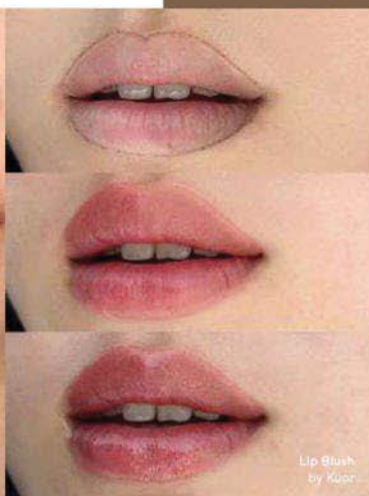

Lip Line
by Ferry

Lip Blush
by Kuor