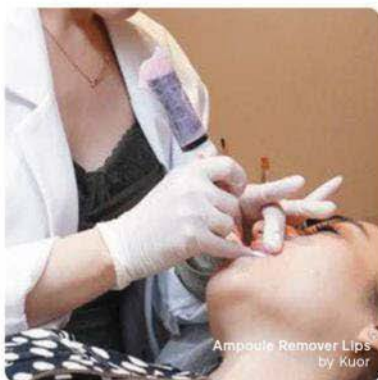

Ampoule Remover Lips
by Kuor

Ampoule Remover

1st Session: **3,300,000 IDR**

2nd Session: **5,500,500 IDR**

3rd Session: **7,200,000 IDR**