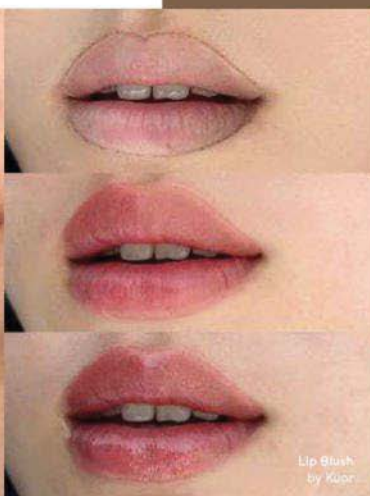

Lip Line
by Ferry

Lip Blush
by Kuor