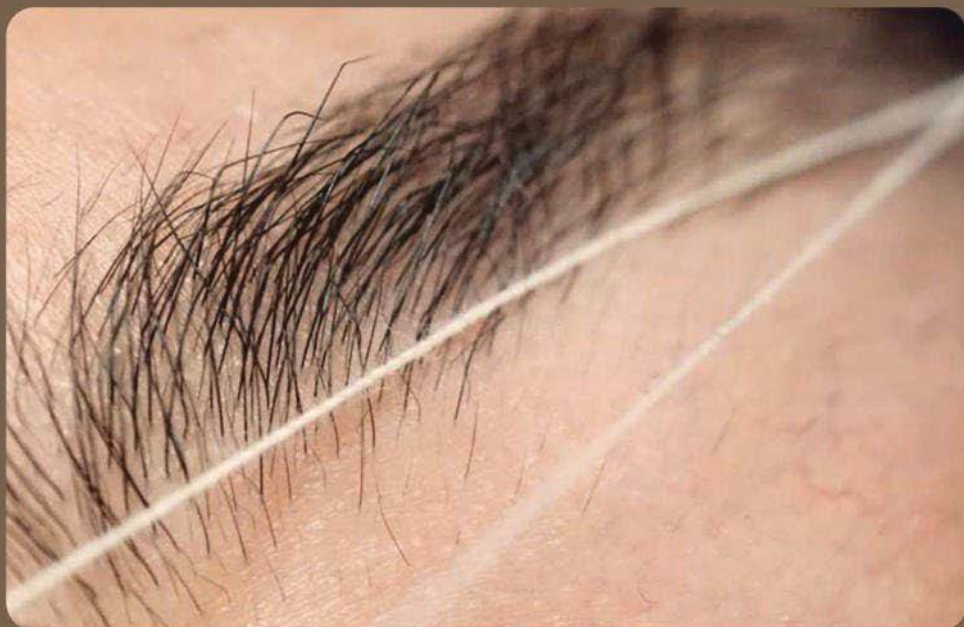

**EFFORTLESS
DEFINED
BROWS**

ForLines

PRICE 135

Brow Bomber Aftercare + ForLines

Brow Bomber Ritual Set

PRICE 234 197

THREADING

	Price
FOREHEAD	75
UPPER LIP	55
LOWER LIP	55
CHEEKS	55
CHIN	75
BROW THREADING + TWEEZING	160
FULL FACE THREADING	299