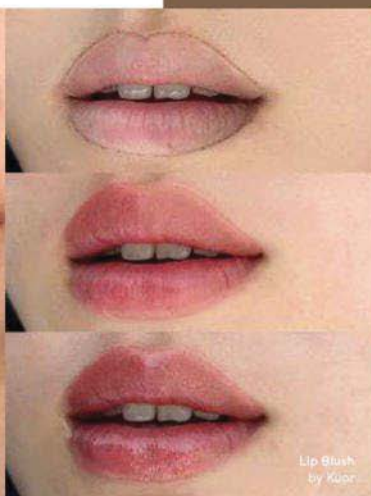

Lip Line
by Ferry

Lip Blush
by Kuor