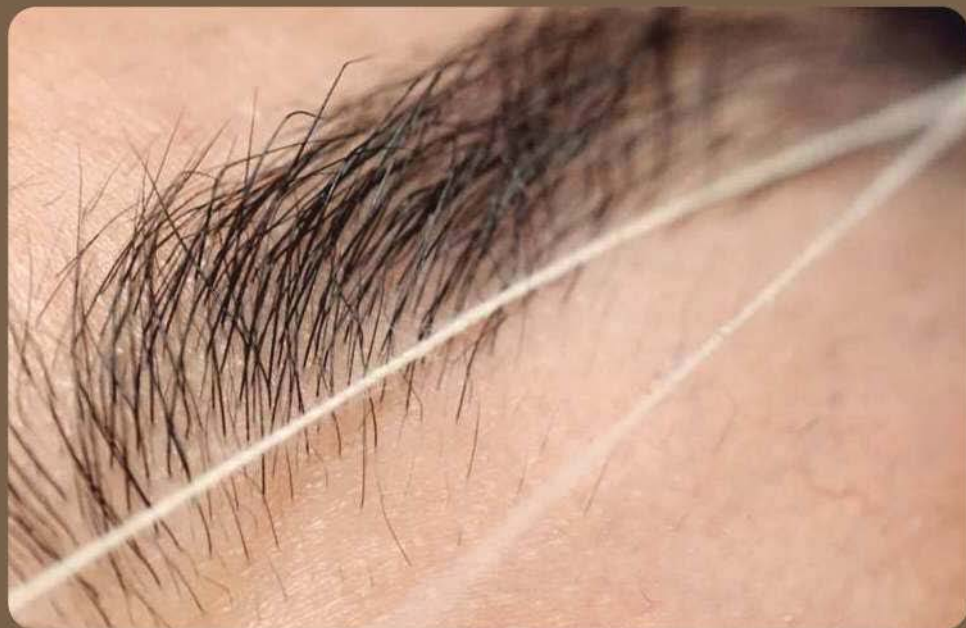

PRICE 135

Brow Bomber Aftercare + ForLines

Brow Bomber Ritual Set

PRICE 234 197

THREADING

	Price
FOREHEAD	75
UPPER LIP	55
LOWER LIP	55
CHEEKS	55
CHIN	75
BROW THREADING + TWEEZING	160
FULL FACE THREADING	299