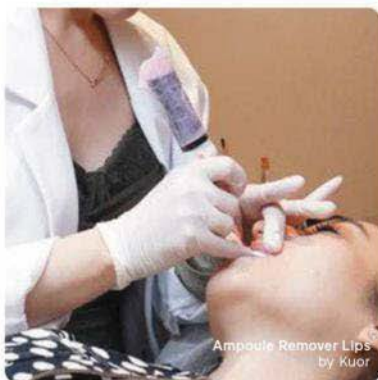

Brow Strokes

1st Session: **6,500,000 IDR**
2nd Session: **5,700,000 IDR**
3rd Session: **5,000,000 IDR**

Classic Brow
by Terin

Shadow Brow
by Terin

Brow Strokes
by Terin

AMPOULE REMOVER

Ampoule Remover Brow
by Terin