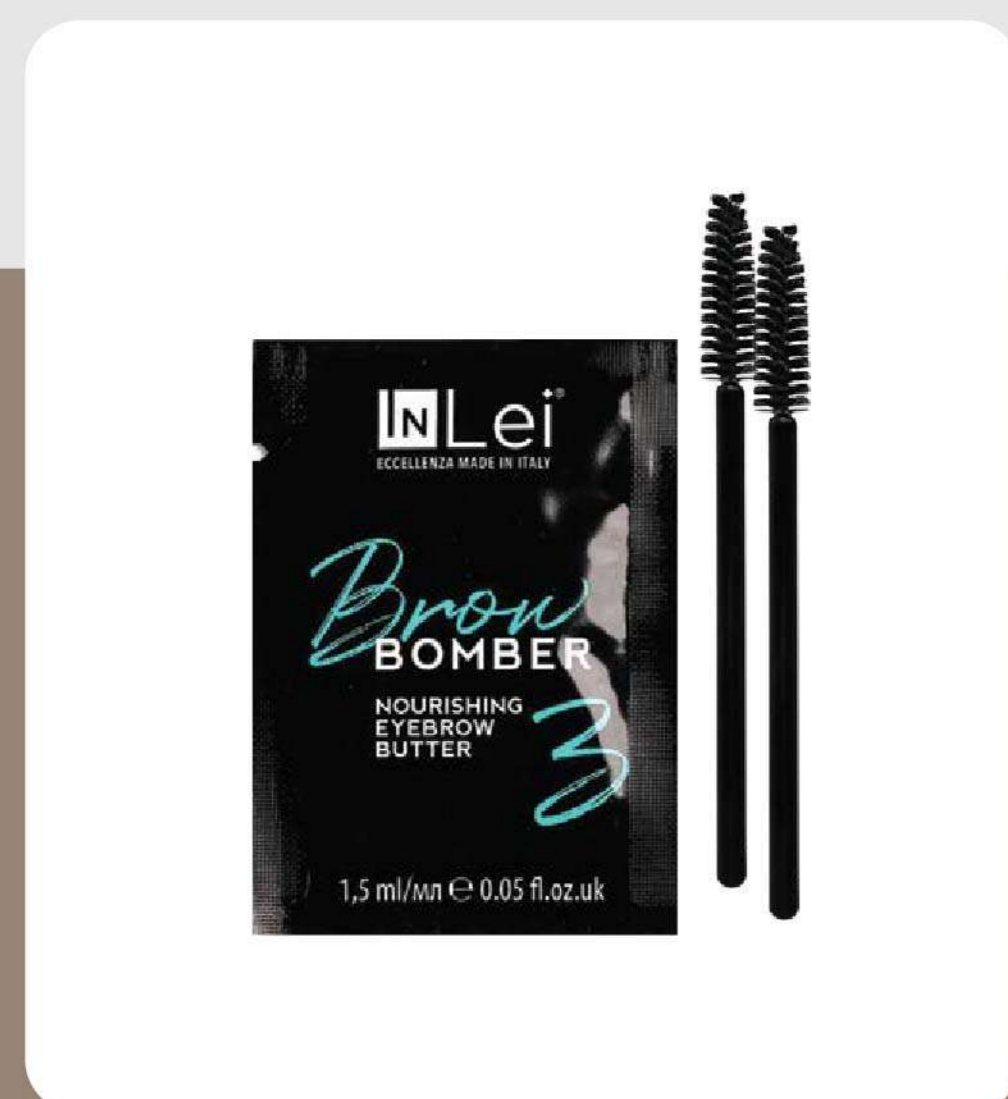

Brow Bomber Aftercare

PRICE 99

EFFORTLESS DEFINED BROWS

ForLines

PRICE 135

+

Brow Bomber Aftercare + ForLines

FROM

Brow Bomber Ritual Set ~~234~~ **197**

*All prices are listed in thousand IDR

CARE FOR YOUR

LASH / BROW

INLEI

Fashion Lash

550

LAVERE