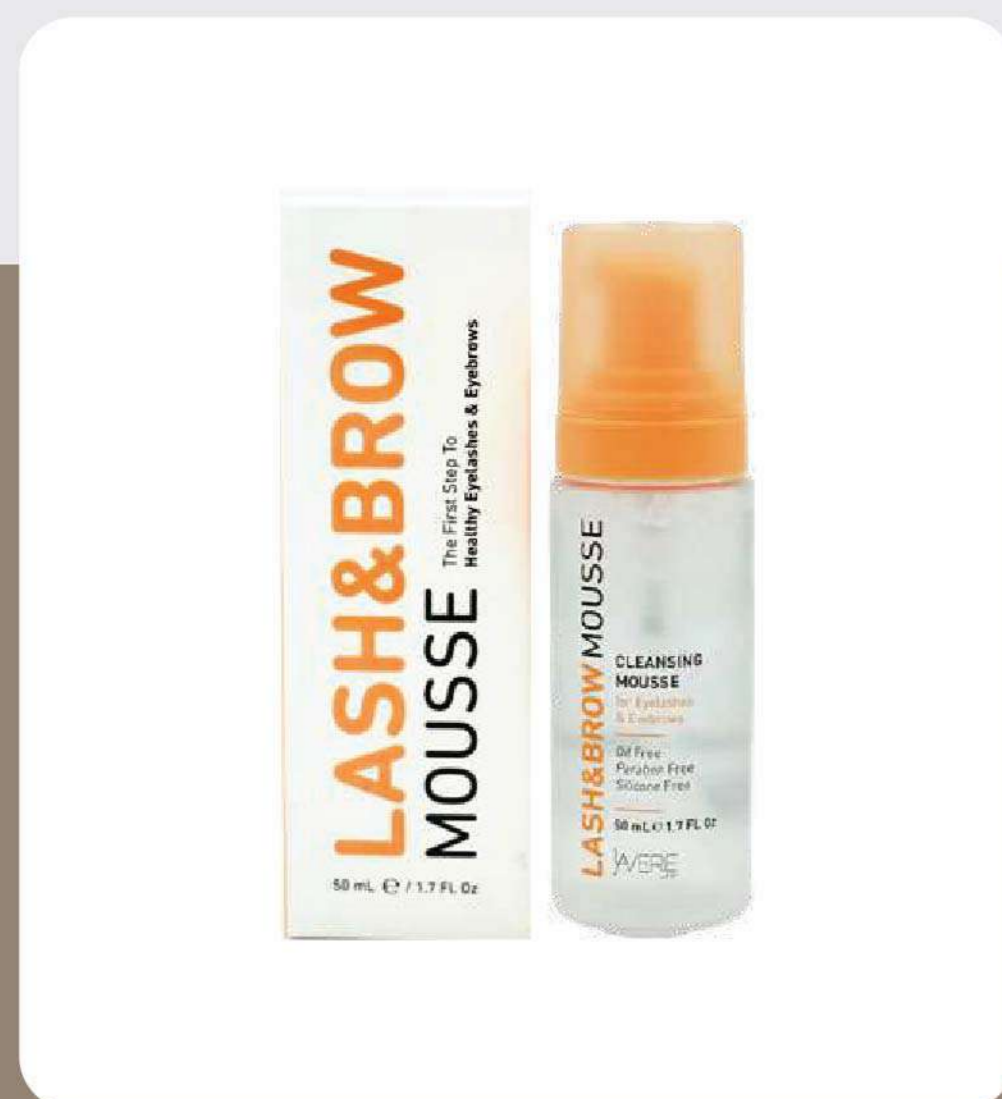

STYLE, SHINE, PROTECT.

LaB Coat No.5

PRICE	185
SPECIAL PRICE *	170

*with every lash / brow treatment

+

Lash Brow Mousse + LaB Coat No.5

FROM

Cleanse & Protect