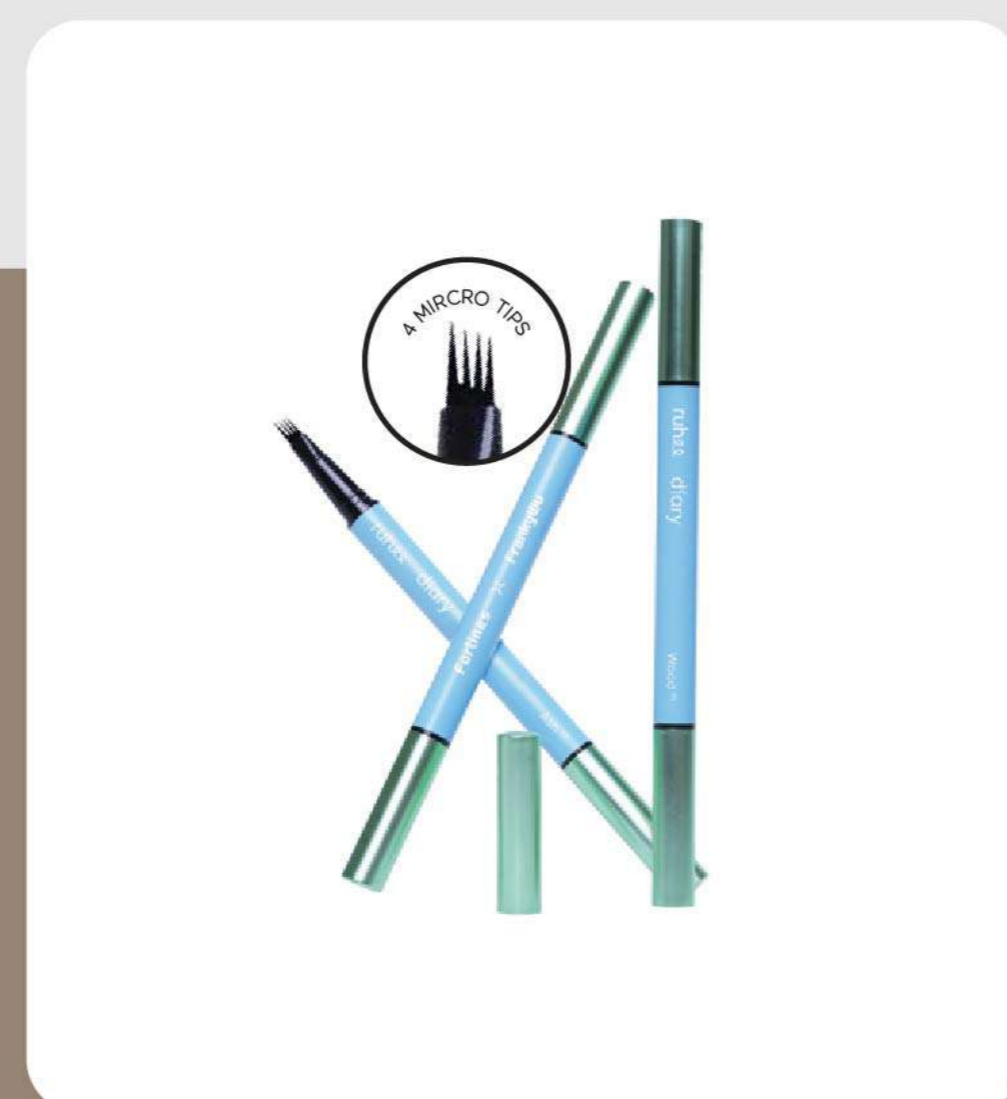

Brow Bomber Aftercare

PRICE 99

EFFORTLESS DEFINED BROWS

ForLines

PRICE 135

+

Brow Bomber Aftercare + ForLines

FROM