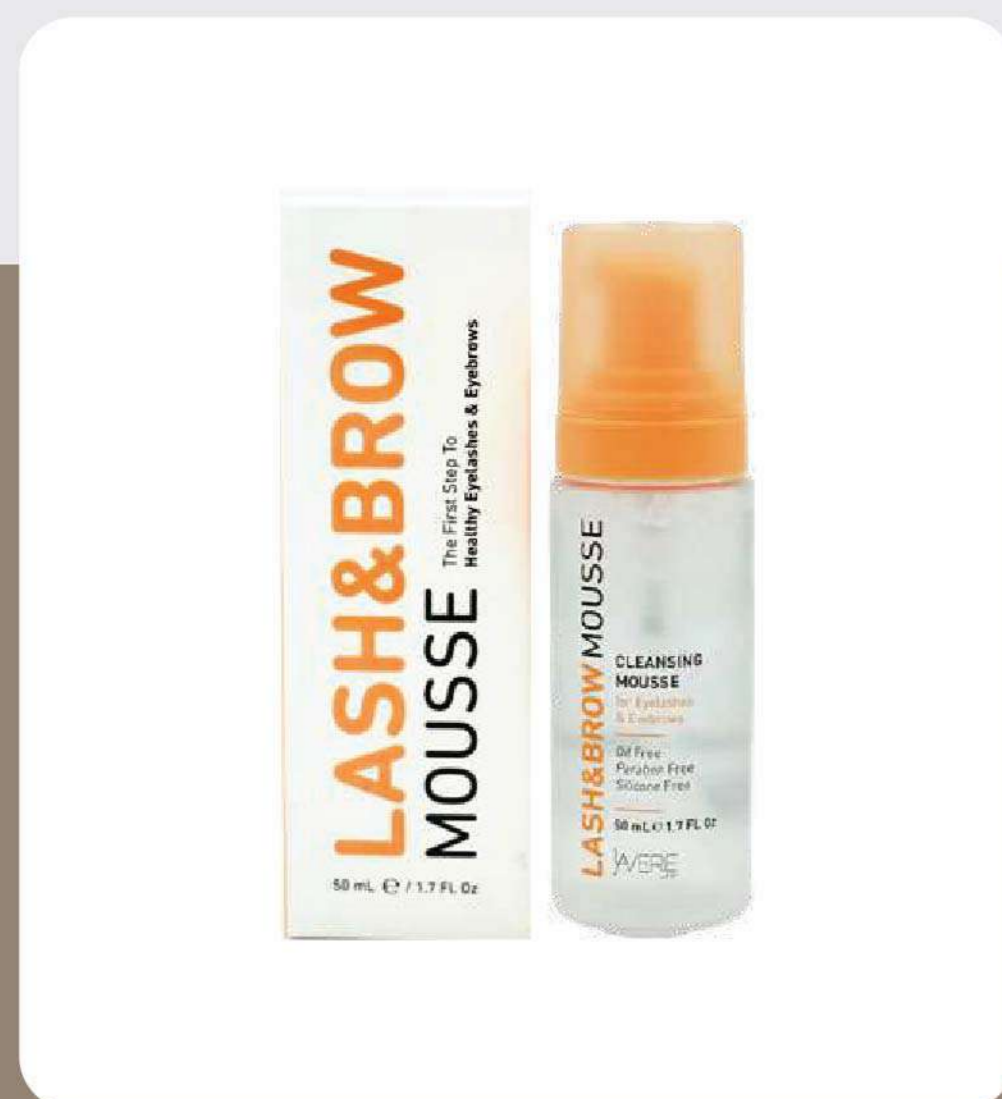

STYLE, SHINE, PROTECT.

LaB Coat No.5

PRICE 185
 SPECIAL PRICE* 170

*with every lash / brow treatment

+

Lash Brow Mousse + LaB Coat No.5

FROM

Cleanse & Protect