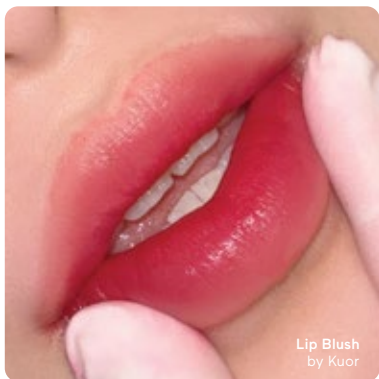

MASTER ARTIST

UM

Eyebrow, Scalp Micro Pigmentation, Ampoule Remover

MASTER ARTIST

MATA

Scalp Micro Pigmentation

LIPS

Lip Blush
by Kuor