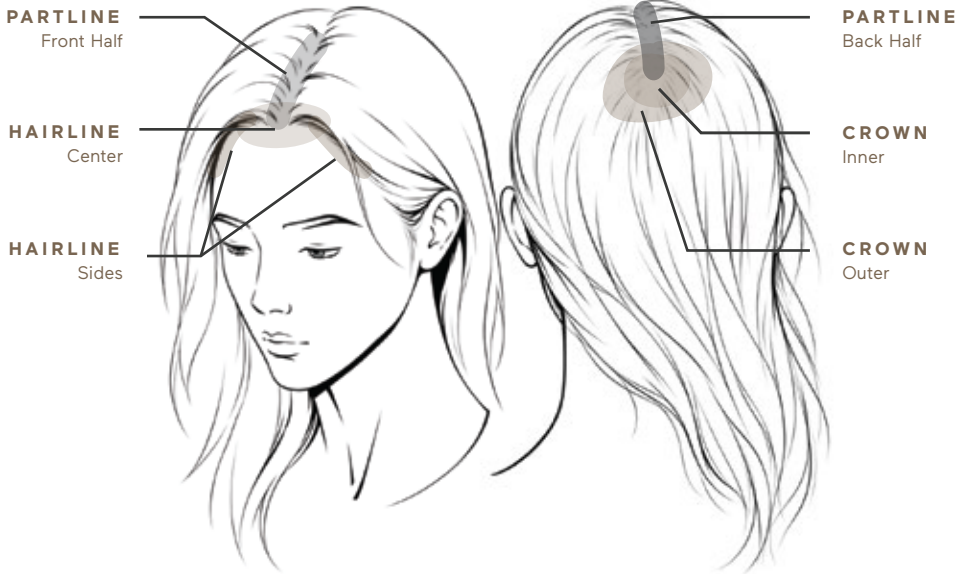

SMP

(Scalp Micropigmentation)

SMP is a treatment that deposits tiny pigment dots into the scalp to create the look of natural hair density.

- Hairline: Redefines and sharpens the frame of your face
- Crown/Top: Covers thinning areas on the top of the head
- Parting: Fills in widening parts for a youthful balance

Not ready for a full session?

Start Small. See The Difference For

5.500.000

SMP INTRO

SMP INTRO

An introductory Scalp Micropigmentation Experience

Not ready for a full session?
Start with a smaller area.

CHOOSE YOUR FOCUS AREA