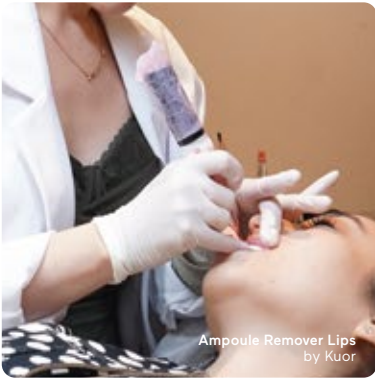

Combination Brow

6.000.000 Session 1
5.200.000 Session 2
4.500.000 Session 3

Classic Brow

Combination Brow

Brow Strokes

AMPOULE REMOVER

Master
Artist
KUOR. FERRY. UM

Lips
Ampoule Remover