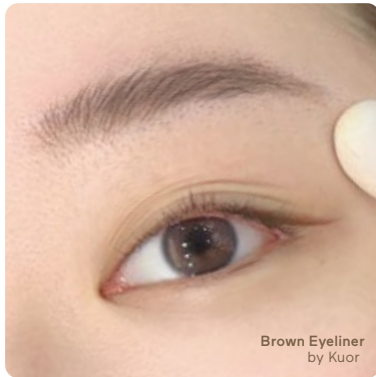

EYELINER

	Master Artist	
	KUOR. FERRY	
Brown Eyeliner	6.420.000	Session 1
	5.200.000	Session 2
	4.200.000	Session 3
Black Eyeliner	6.420.000	Session 1
	5.200.000	Session 2
	4.200.000	Session 3