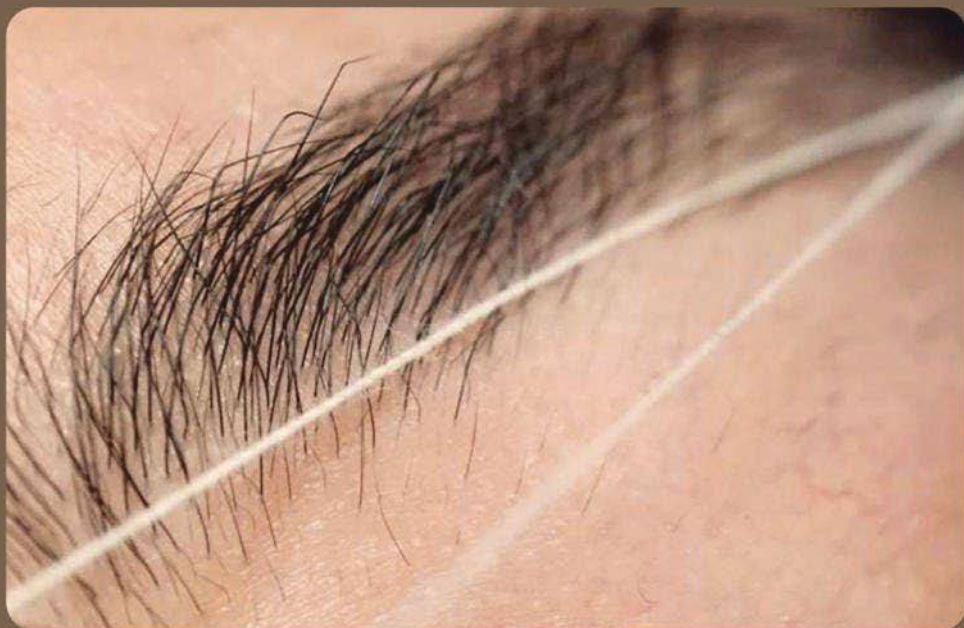

PRICE 135

Brow Bomber Aftercare + ForLines

Brow Bomber Ritual Set

PRICE 234 197

THREADING

	Price
FOREHEAD	75
UPPER LIP	55
LOWER LIP	55
CHEEKS	55
CHIN	75
BROW THREADING + TWEEZING	160
FULL FACE THREADING	299