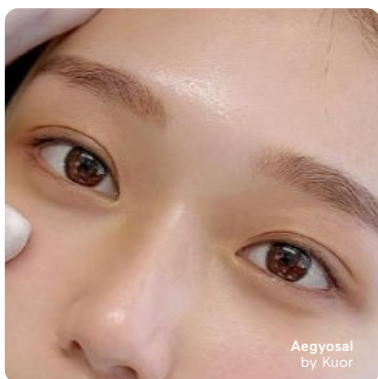

Master
Artist

KUOR. FERRY. UM

Lips Ampoule Remover	3.300.000	Session 1
	5.500.500	Session 2
	7.200.000	Session 3

Brows Ampoule Remover	3.300.000	Session 1
	5.500.500	Session 2
	7.200.000	Session 3

Ampoule Remover Lips
by Kuor

Ampoule Remover Lips
by Kuor

AEGYOSAL

Master
Artist

KUOR. FERRY

Aegyosal

5.840.000

Session 1

4.700.000