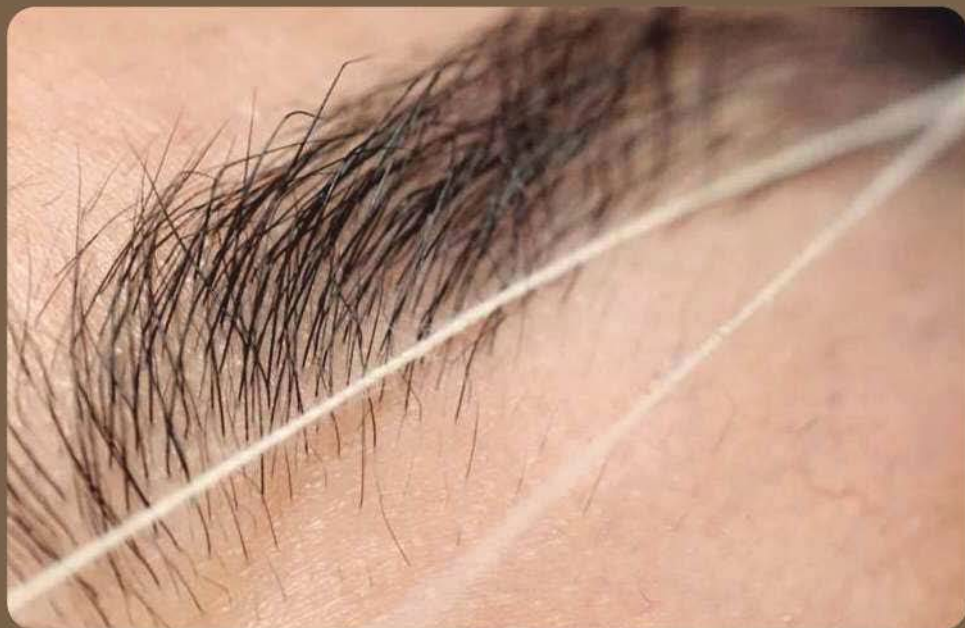

EFFORTLESS DEFINED BROWS

ForLines

PRICE 135

Brow Bomber Aftercare + ForLines

Brow Bomber Ritual Set

PRICE 234 197

THREADING

	Price
FOREHEAD	75
UPPER LIP	55
LOWER LIP	55
CHEEKS	55
CHIN	75
BROW THREADING + TWEEZING	160
FULL FACE THREADING	299