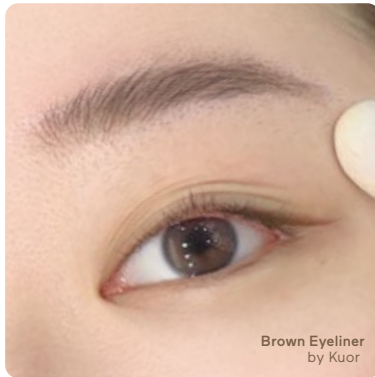

EYELINER

Master
Artist
KUOR. FERRY

Brown Eyeliner

6.420.000 Session 1
5.200.000 Session 2
4.200.000 Session 3

Black Eyeliner

6.420.000 Session 1
5.200.000 Session 2
4.200.000 Session 3