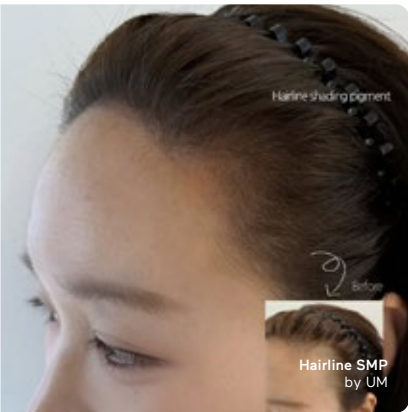

Session 2

3.800.000

Session 3

EYELINER

Master
Artist
KUOR. FERRY

Brown Eyeliner

6.420.000 Session 1
5.200.000 Session 2
4.200.000 Session 3

Black Eyeliner

6.420.000 Session 1
5.200.000 Session 2
4.200.000 Session 3

SMP

(Scalp Micropigmentation)

SMP is a treatment that deposits tiny pigment dots into the scalp to create the look of natural hair density.

- Hairline: Redefines and sharpens the frame of your face
- Crown/Top: Covers thinning areas on the top of the head
- Parting: Fills in widening parts for a youthful balance