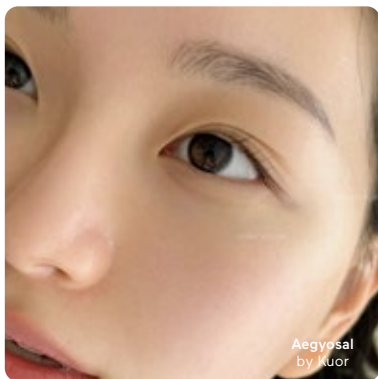

Master
Artist

KUOR. FERRY. UM

Lips Ampoule Remover	3.300.000	Session 1
	5.500.500	Session 2
	7.200.000	Session 3

Brows Ampoule Remover	3.300.000	Session 1
	5.500.500	Session 2
	7.200.000	Session 3

Ampoule Remover Lips
by Kuor

Ampoule Remover Lips
by Kuor

AEGYOSAL

Master
Artist

KUOR. FERRY

Aegyosal

5.840.000

Session 1

4.700.000