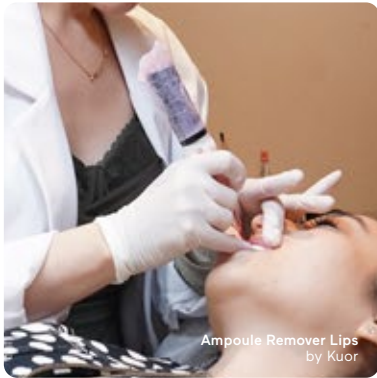

Combination Brow

6.000.000	Session 1
5.200.000	Session 2
4.500.000	Session 3

Classic Brow

Combination Brow

Brow Strokes

Ampoule Remover Brow
by Kuor

Ampoule Remover Lips
by Kuor

AMPOULE REMOVER