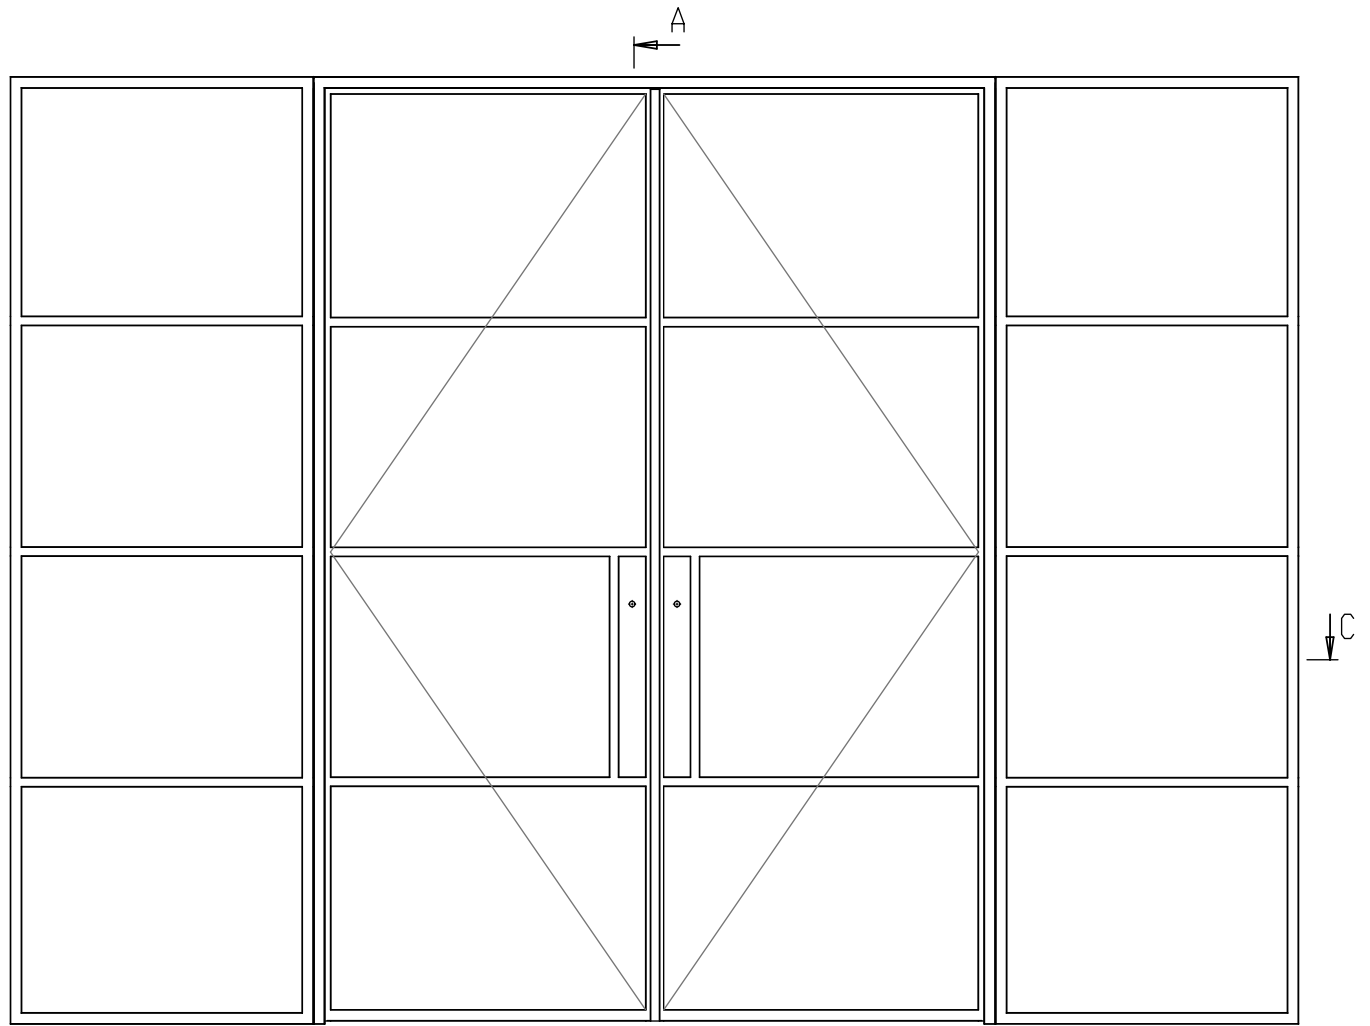

A-A

A

C

C-C

Doors

PI30 | Double Door with Sidelight

Style: Double Door
Material: Hot Rolled Steel
Colour: RAL9005 | Blackened
Location: Internal
Glass: Tempered
Glass Style: Clear | Reeded | Frosted
Description: Slim, distinctive, solid