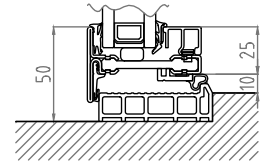

C-C

External Doors

ARTE2.0 | Double Door

Style: Double Door
Material: Galvanized, thermally broken steel
Lock: Multipoint secure locking
Colour: RAL's, Powder coated, anti- corrosion
Location: External
Glass: Tempered, double or triple glazed
Glass Style: Clear | frosted | sun protected
Description: Slim, distinctive, solid