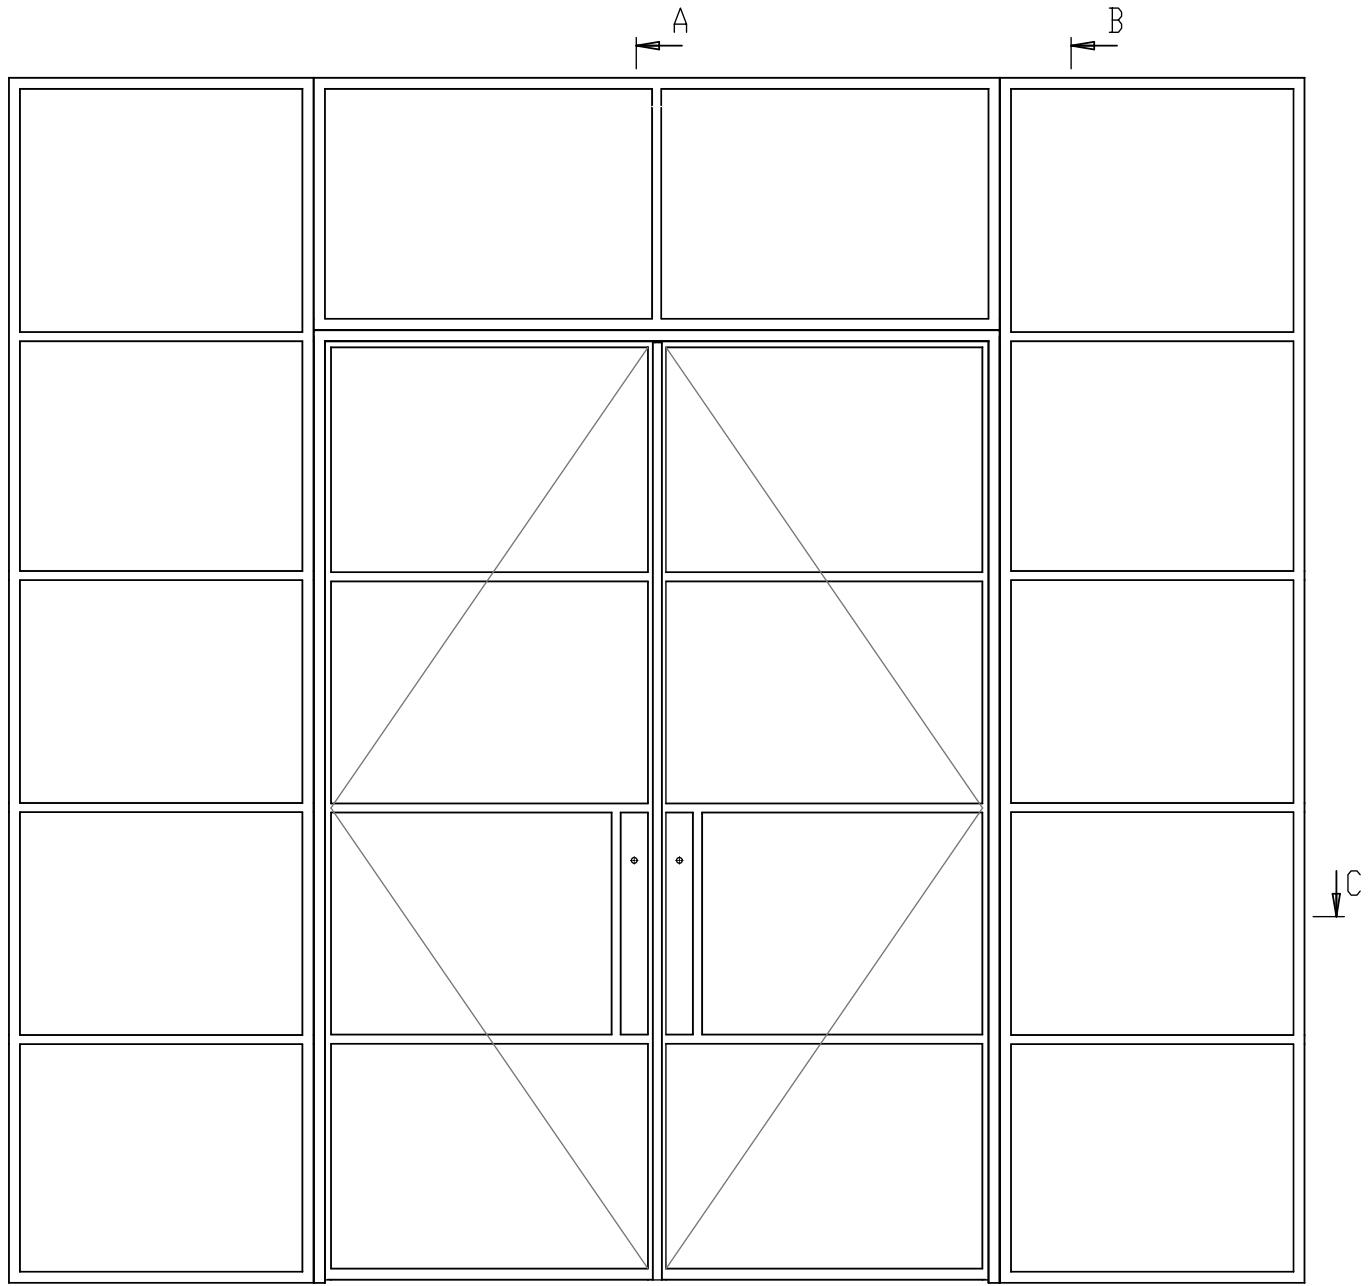

C-C

Doors

PI30 | Double Door with Sidelight & Toplight

Style: Double Door
Material: Hot Rolled Steel
Colour: RAL9005 | Blackened
Location: Internal
Glass: Tempered
Glass Style: Clear | Reeded | Frosted
Description: Slim, distinctive, solid