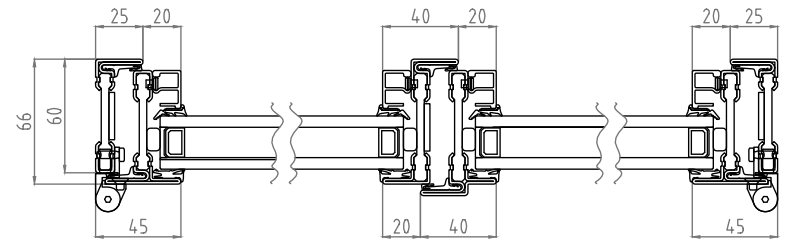

C-C

External Doors

ARTE2.0 | Double Door

Style: Double Door
Material: Galvanized, thermally broken steel
Lock: Multipoint secure locking
Colour: RAL's, Powder coated, anti- corrosion
Location: External
Glass: Tempered, double or triple glazed
Glass Style: Clear | frosted | sun protected
Description: Slim, distinctive, solid