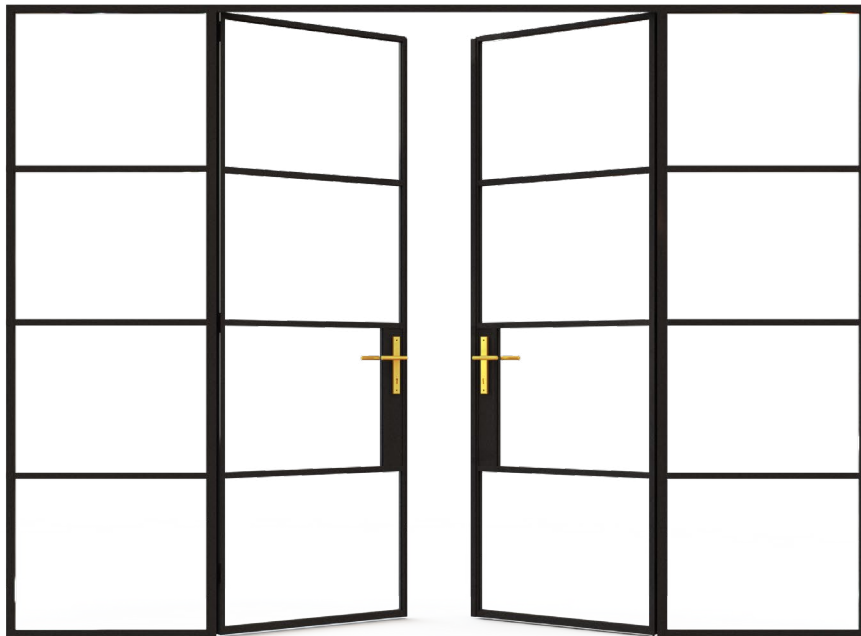

Doors

PI30 | Double Door

Style: Double Door
Material: Hot Rolled Steel
Colour: RAL9005 | Blackened
Location: Internal
Glass: Tempered
Glass Style: Clear | Reeded | Frosted
Description: Slim, distinctive, solid

A-A

A

C

C-C

Doors

PI30 | Double Door with Sidelight

Style: Double Door
Material: Hot Rolled Steel
Colour: RAL9005 | Blackened
Location: Internal
Glass: Tempered
Glass Style: Clear | Reeded | Frosted
Description: Slim, distinctive, solid

C-C

Doors

PI30 | Double Door with Sidelight & Toplight

Style: Double Door
Material: Hot Rolled Steel
Colour: RAL9005 | Blackened
Location: Internal
Glass: Tempered
Glass Style: Clear | Reeded | Frosted
Description: Slim, distinctive, solid