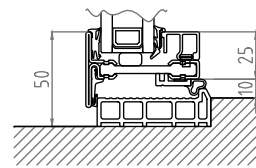

B-B

B-B

Doors

PI30 | Single Door | Single Door with Sidelight

Style: Single Door
Material: Hot Rolled Steel
Colour: RAL9005 | Blackened
Location: Internal
Glass: Tempered
Glass Style: Clear | Reeded | Frosted
Description: Slim, distinctive, solid