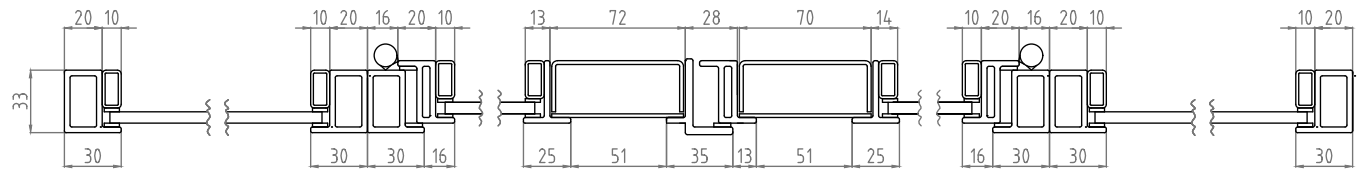

A-A

A

C

C-C

Doors

PI30 | Double Door with Sidelight

Style: Double Door
Material: Hot Rolled Steel
Colour: RAL9005 | Blackened
Location: Internal
Glass: Tempered
Glass Style: Clear | Reeded | Frosted
Description: Slim, distinctive, solid