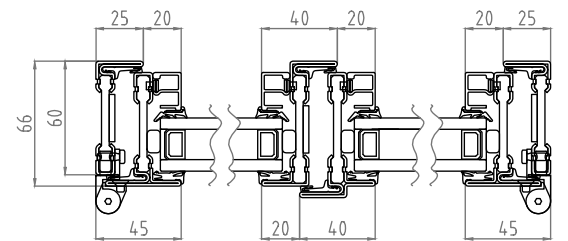

B-B

B-B

Doors

PI30 | Single Door | Single Door with Sidelight

Style: Single Door
Material: Hot Rolled Steel
Colour: RAL9005 | Blackened
Location: Internal
Glass: Tempered
Glass Style: Clear | Reeded | Frosted
Description: Slim, distinctive, solid