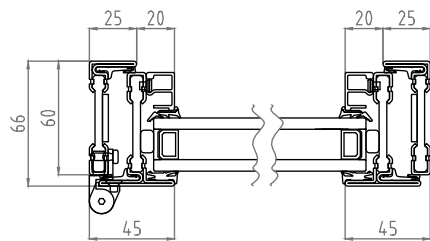

B-B

B-B

Doors

PI30 | Single Door | Single Door with Sidelight

Style: Single Door
Material: Hot Rolled Steel
Colour: RAL9005 | Blackened
Location: Internal
Glass: Tempered
Glass Style: Clear | Reeded | Frosted
Description: Slim, distinctive, solid