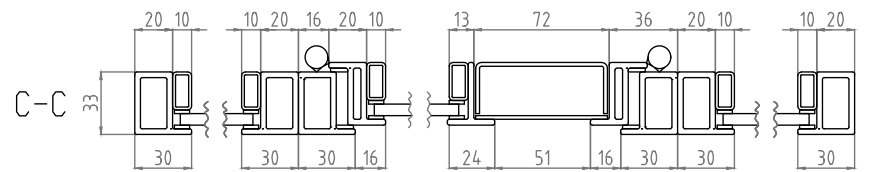

C-C

C-C

Doors

PI30 | Single Door with Sidelights & Toplight

Style: Single Door
Material: Hot Rolled Steel
Colour: RAL9005 | Blackened
Location: Internal
Glass: Tempered
Glass Style: Clear | Reeded | Frosted
Description: Slim, distinctive, solid