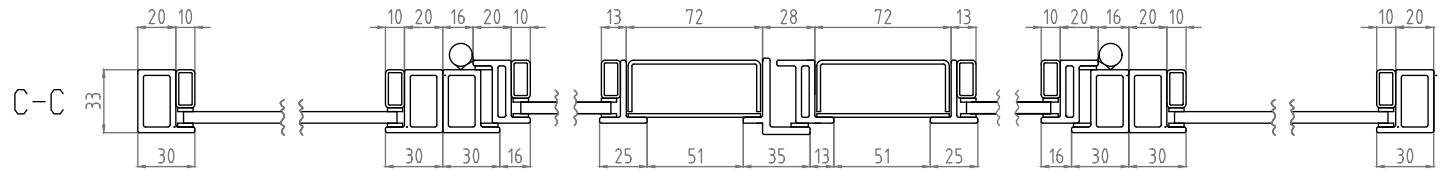

C-C

Doors

PI30 | Double Door with Sidelight & Toplight

Style: Double Door
Material: Hot Rolled Steel
Colour: RAL9005 | Blackened
Location: Internal
Glass: Tempered
Glass Style: Clear | Reeded | Frosted
Description: Slim, distinctive, solid