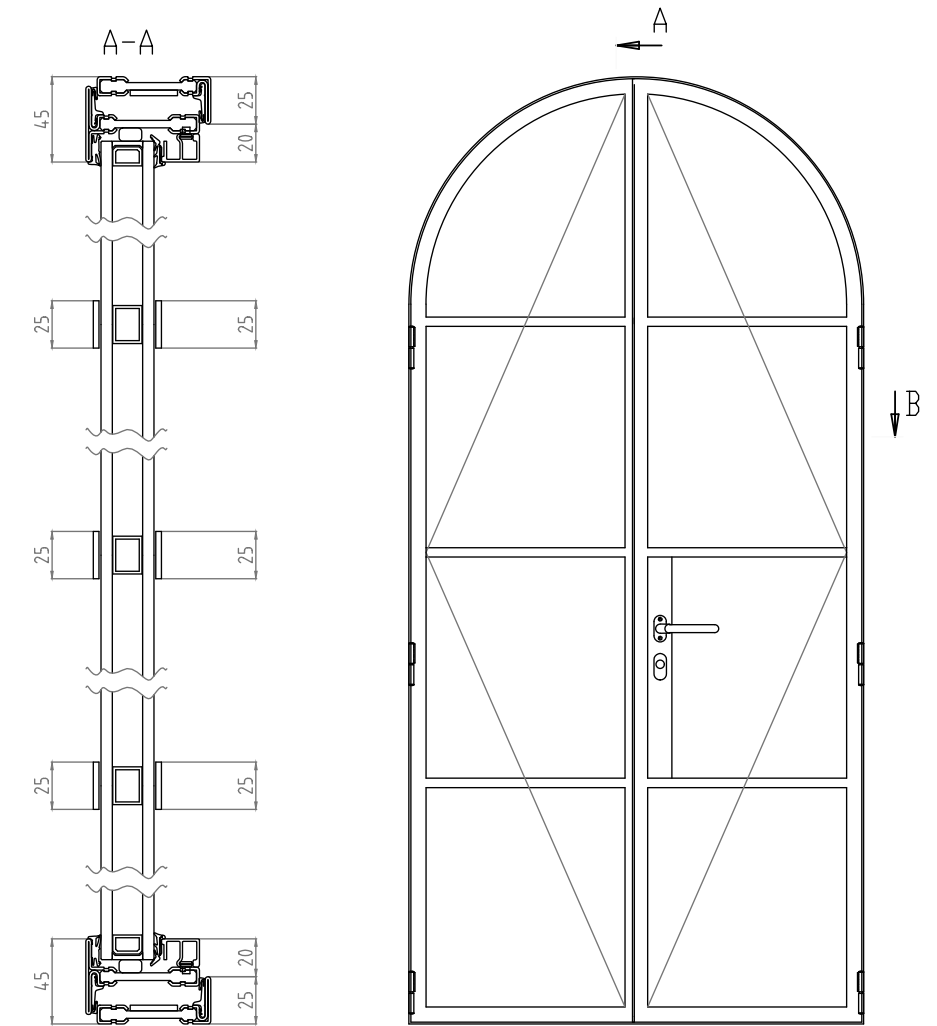

B-B

B-B

Doors

PI30 | Single Door | Single Door with Sidelight

Style: Single Door
Material: Hot Rolled Steel
Colour: RAL9005 | Blackened
Location: Internal
Glass: Tempered
Glass Style: Clear | Reeded | Frosted
Description: Slim, distinctive, solid