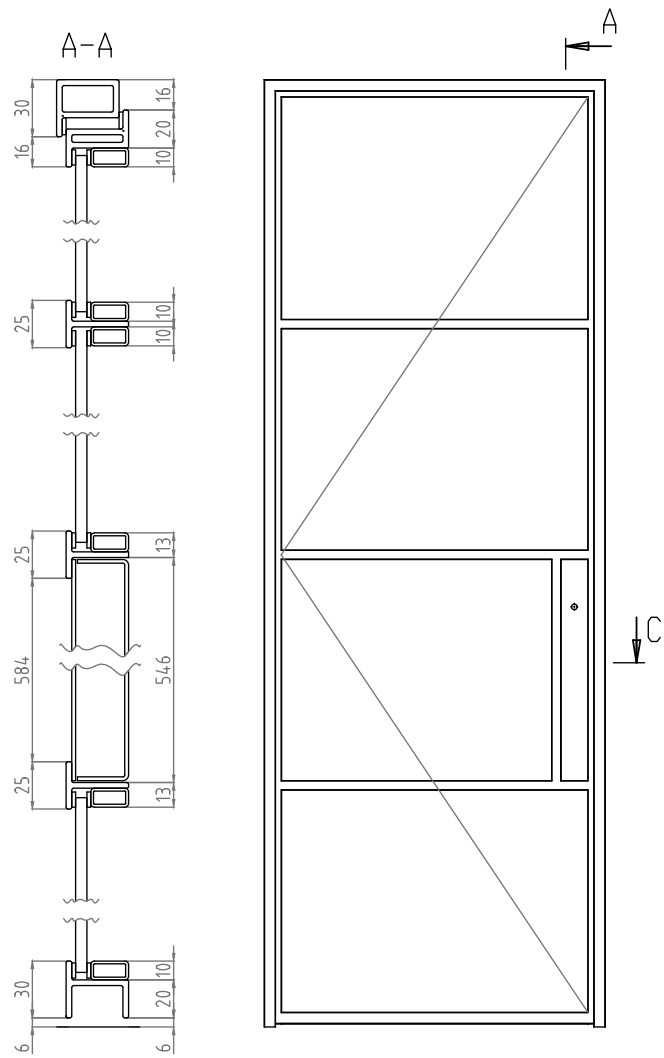

B-B

B-B

Doors

PI30 | Single Door | Single Door with Sidelight

Style: Single Door
Material: Hot Rolled Steel
Colour: RAL9005 | Blackened
Location: Internal
Glass: Tempered
Glass Style: Clear | Reeded | Frosted
Description: Slim, distinctive, solid