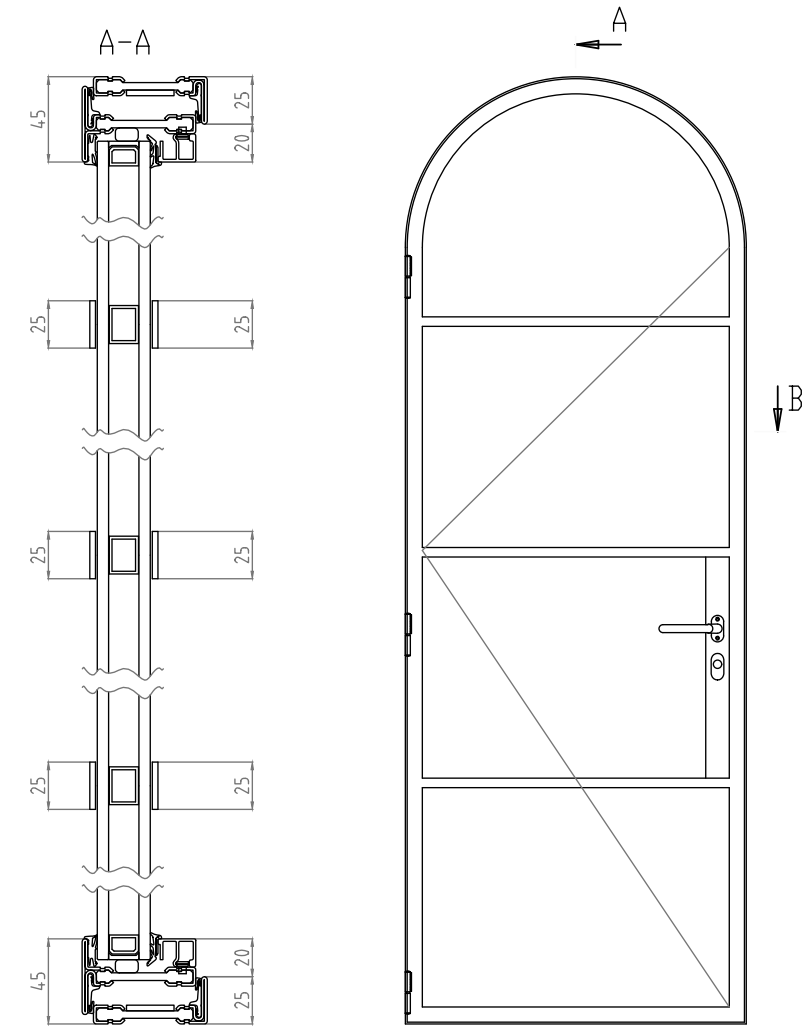

B-B

B-B

Doors

PI30 | Single Door | Single Door with Sidelight

Style: Single Door
Material: Hot Rolled Steel
Colour: RAL9005 | Blackened
Location: Internal
Glass: Tempered
Glass Style: Clear | Reeded | Frosted
Description: Slim, distinctive, solid