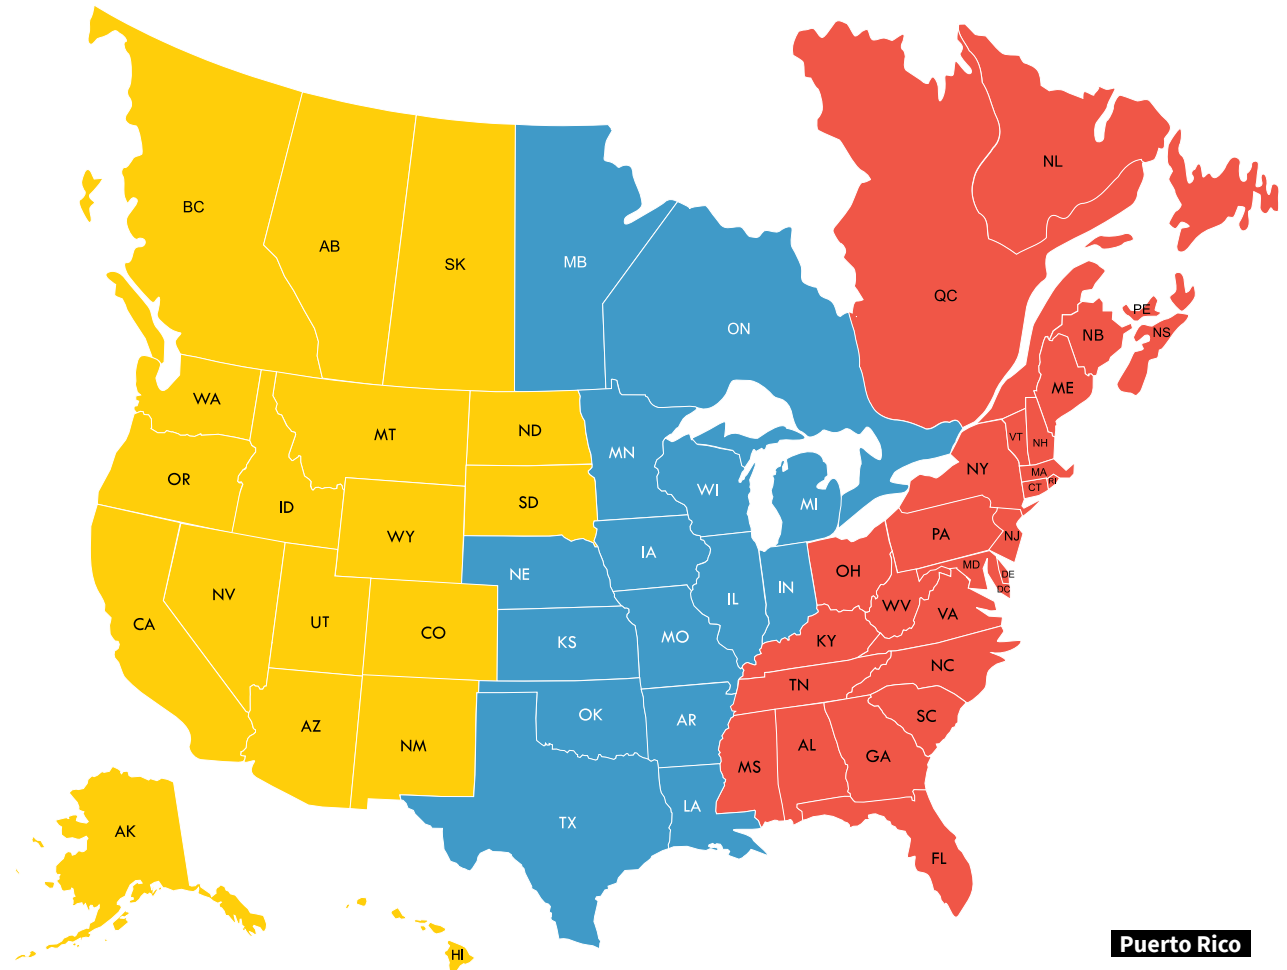

SMS DIVISION – Smart Mobility Solutions

TERRITORIES – U.S. & CANADA

www.optexamerica.com
www.optex-vs.com

Regional Sales Manager

W

Christopher Farmer
Western US & Canada
415-235-3694
cfarmer@optexamerica.com

C

Daniel Davis
Central US & Canada
919-930-7332
ddavis@optexamerica.com

E

Steve Ciquero
Eastern US & Canada
386-585-5860
sciquero@optexamerica.com

Technical Support & Marketing Specialist

Jason Copeland
310-341-8774, jcopeland@optexamerica.com

National Sales Director

John Sumner
804-517-9402, jsumner@optexamerica.com

Puerto Rico

Ivan Mosquera
310-489-1394
imosquera@optexamerica.com

PR