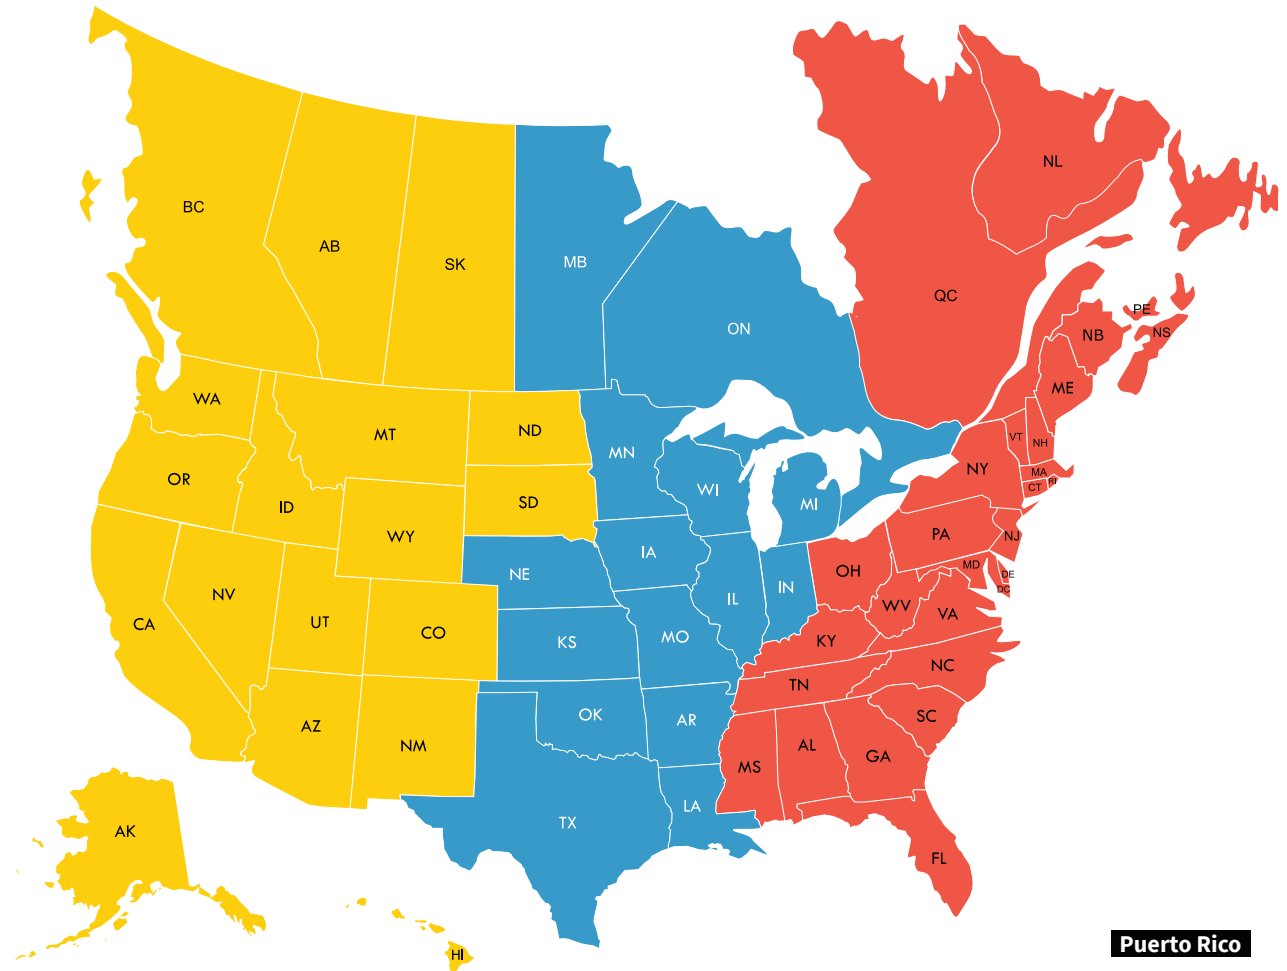

SMS DIVISION – Smart Mobility Solutions

TERRITORIES – U.S. & CANADA

www.optexamerica.com
www.optex-vs.com

Regional Sales Manager

W

Christopher Farmer
Western US & Canada
415-235-3694
cfarmer@optexamerica.com

C

Daniel Davis
Central US & Canada
919-930-7332
ddavis@optexamerica.com

E

Steve Ciquero
Eastern US & Canada
386-585-5860
sciquero@optexamerica.com

Technical Support & Marketing Specialist

Jason Copeland
310-341-8774, jcopeland@optexamerica.com

National Sales Director

John Sumner
804-517-9402, jsumner@optexamerica.com

Puerto Rico

Ivan Mosquera
310-489-1394
imosquera@optexamerica.com

PR