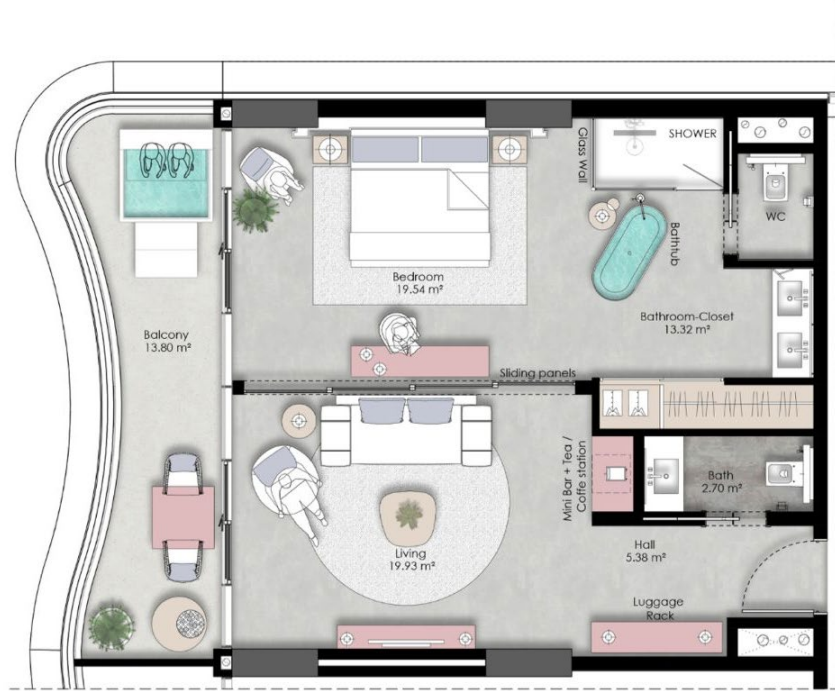

1 BR – Hotel Luxury Suite

AREA SUMMARY

| Item | Closed area |
|-----------------|---------------------|
| Bedroom | 19.54m ² |
| Bathroom closet | 13.32m ² |
| Living | 13.93m ² |
| Hall | 5.38m ² |
| Bath | 2.70m ² |
| Balcony | 13.80m ² |
| TOTAL | 68.67m ² |

1 BR – Hotel Standard

AREA SUMMARY

| Item | Closed area |
|----------|---------------------|
| Bedroom | 25.49m ² |
| Bathroom | 5.63m ² |
| Balcony | 5.62m ² |
| TOTAL | 36.74m ² |

1 BR - Residential Luxury

AREA SUMMARY

| Item | Closed area |
|------------------|---------------------|
| Bedroom | 17.80m ² |
| Bathroom closet | 11.98m ² |
| Living & Kitchen | 27.78m ² |
| Bath | 3.60m ² |
| Balcony | 14.25m ² |
| TOTAL | 75.41m ² |