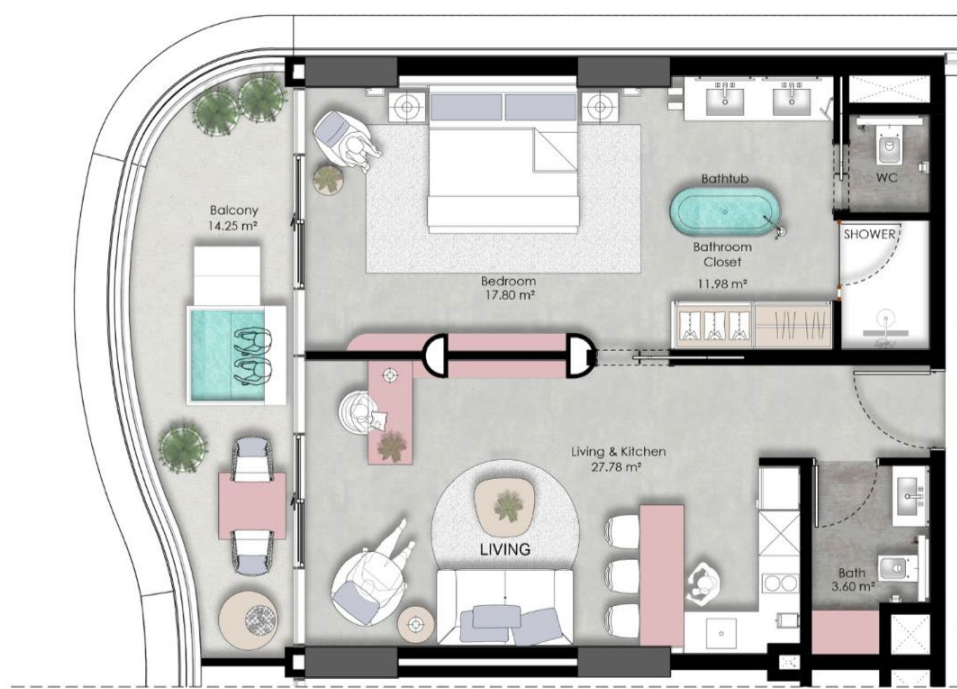

1 BR – Hotel Luxury Suite

AREA SUMMARY

| Item | Closed area |
|-----------------|---------------------|
| Bedroom | 19.54m ² |
| Bathroom closet | 13.32m ² |
| Living | 13.93m ² |
| Hall | 5.38m ² |
| Bath | 2.70m ² |
| Balcony | 13.80m ² |
| TOTAL | 68.67m ² |

1 BR – Hotel Standard

AREA SUMMARY

| Item | Closed area |
|----------|---------------------|
| Bedroom | 25.49m ² |
| Bathroom | 5.63m ² |
| Balcony | 5.62m ² |
| TOTAL | 36.74m ² |

1 BR - Residential Luxury

AREA SUMMARY

| Item | Closed area |
|------------------|---------------------|
| Bedroom | 17.80m ² |
| Bathroom closet | 11.98m ² |
| Living & Kitchen | 27.78m ² |
| Bath | 3.60m ² |
| Balcony | 14.25m ² |
| TOTAL | 75.41m ² |