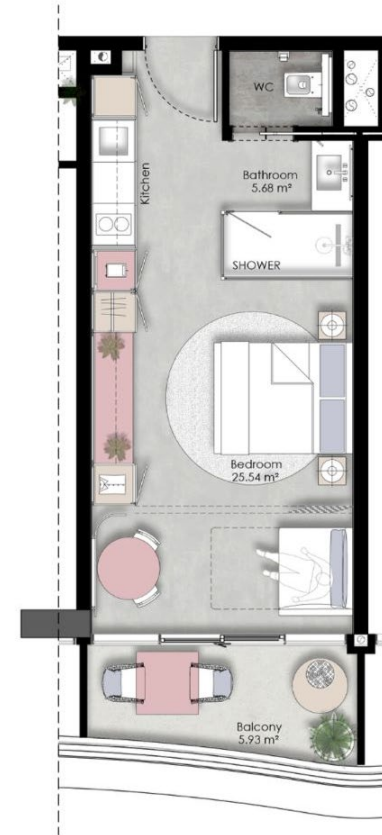

1 BR – Hotel Luxury Suite

AREA SUMMARY

| Item | Closed area |
|-----------------|---------------------|
| Bedroom | 19.54m ² |
| Bathroom closet | 13.32m ² |
| Living | 13.93m ² |
| Hall | 5.38m ² |
| Bath | 2.70m ² |
| Balcony | 13.80m ² |
| TOTAL | 68.67m ² |

1 BR – Hotel Standard

AREA SUMMARY

| Item | Closed area |
|----------|---------------------|
| Bedroom | 25.49m ² |
| Bathroom | 5.63m ² |
| Balcony | 5.62m ² |
| TOTAL | 36.74m ² |

1 BR - Residential Luxury

AREA SUMMARY

| Item | Closed area |
|------------------|---------------------|
| Bedroom | 17.80m ² |
| Bathroom closet | 11.98m ² |
| Living & Kitchen | 27.78m ² |
| Bath | 3.60m ² |
| Balcony | 14.25m ² |
| TOTAL | 75.41m ² |

1 BR - Residential Smart

AREA SUMMARY

| Item | Closed area |
|----------|---------------------|
| Bedroom | 25.54m ² |
| Bathroom | 5.68m ² |
| Balcony | 5.93m ² |
| TOTAL | 37.15m ² |