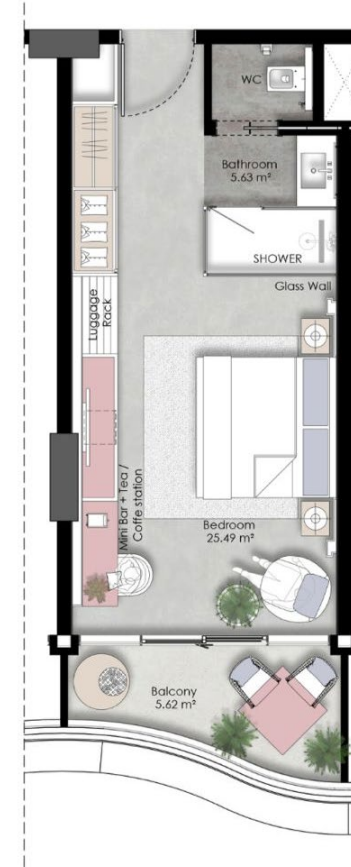

1 BR – Hotel Luxury Suite

AREA SUMMARY

| Item | Closed area |
|-----------------|---------------------|
| Bedroom | 19.54m ² |
| Bathroom closet | 13.32m ² |
| Living | 13.93m ² |
| Hall | 5.38m ² |
| Bath | 2.70m ² |
| Balcony | 13.80m ² |
| TOTAL | 68.67m ² |

1 BR – Hotel Standard

AREA SUMMARY

| Item | Closed area |
|----------|---------------------|
| Bedroom | 25.49m ² |
| Bathroom | 5.63m ² |
| Balcony | 5.62m ² |
| TOTAL | 36.74m ² |

1 BR - Residential Luxury

AREA SUMMARY

| Item | Closed area |
|------------------|---------------------|
| Bedroom | 17.80m ² |
| Bathroom closet | 11.98m ² |
| Living & Kitchen | 27.78m ² |
| Bath | 3.60m ² |
| Balcony | 14.25m ² |
| TOTAL | 75.41m ² |