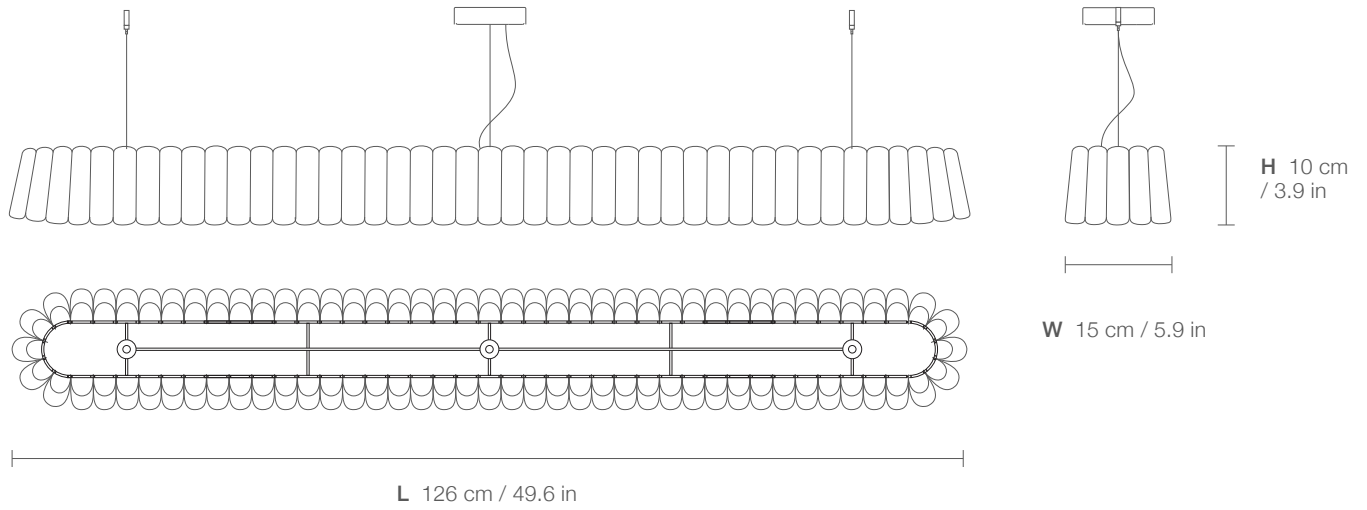

RENATA 126 TUBE MINI

DIMENSIONS

PARTS

ELECTRICAL KIT

CODE	RE126TUBE
TYPE	Pendant Lamp
MOUNTING	Ceiling rose and steel cord includes
CORD LENGTH	2 m. / Textile cable
BULB	100 watts (max) / LED Light Tube T5
WEIGHT	1.7 kg. / 3.75 lbs.

MATERIALS

Woods:  Ash  Beech  Petiribi  Wenge  Ebony  Grey Oak

Colors:  Red  Yellow  Green  Blue  White  Black

Le Corbusier Colors:  Rose  Terracotta  Ocher  Pale Green  Light Petrol  Violet