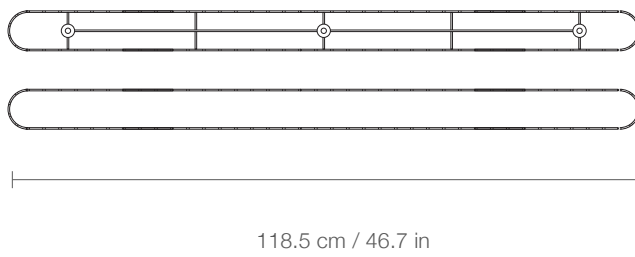

RENATA 126 TUBE MINI

DIMENSIONS

PARTS

ELECTRICAL KIT

CODE	RE126TUBE
TYPE	Pendant Lamp
MOUNTING	Ceiling rose and steel cord includes
CORD LENGTH	2 m. / Textile cable
BULB	100 watts (max) / LED Light Tube T5
WEIGHT	1.7 kg. / 3.75 lbs.