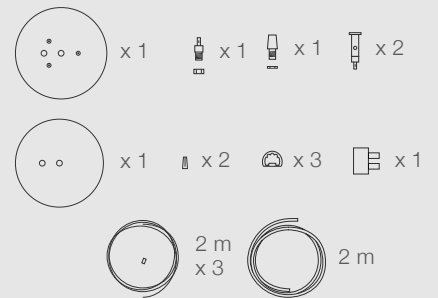

RENATA 126 TUBE MINI

DIMENSIONS

PARTS

ELECTRICAL KIT

CODE	RE126TUBE
TYPE	Pendant Lamp
MOUNTING	Ceiling rose and steel cord includes
CORD LENGTH	2 m. / Textile cable
BULB	100 watts (max) / LED Light Tube T5
WEIGHT	1.7 kg. / 3.75 lbs.