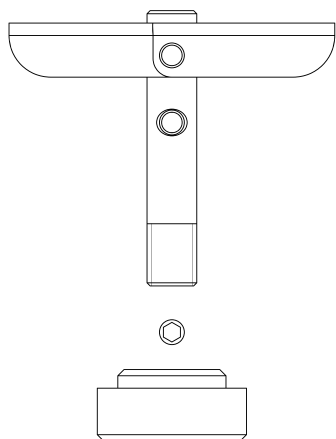

# TRIMLESS MINI CEILING CONNECTION

BROKIS®

TRIMLESS MINI, a minimalist ceiling anchor solution, simplifies installation of lights in suspended drywall ceilings. It offers new possibilities for installing BROKIS lights without the use of a traditional ceiling canopy, thereby providing yet another level of variability in the creation of bespoke lighting compositions.

Intended for use with 25 mm drywall.

The total load capacity depends on the type of drywall and the grid from which it is suspended. The load capacity of the component itself exceeds the carrying capacity of the power cable and drywall alone.

## Cable version – coaxial – opening 18 – 19 mm

## Materials

- stainless steel body + retention tabs
- dural nut