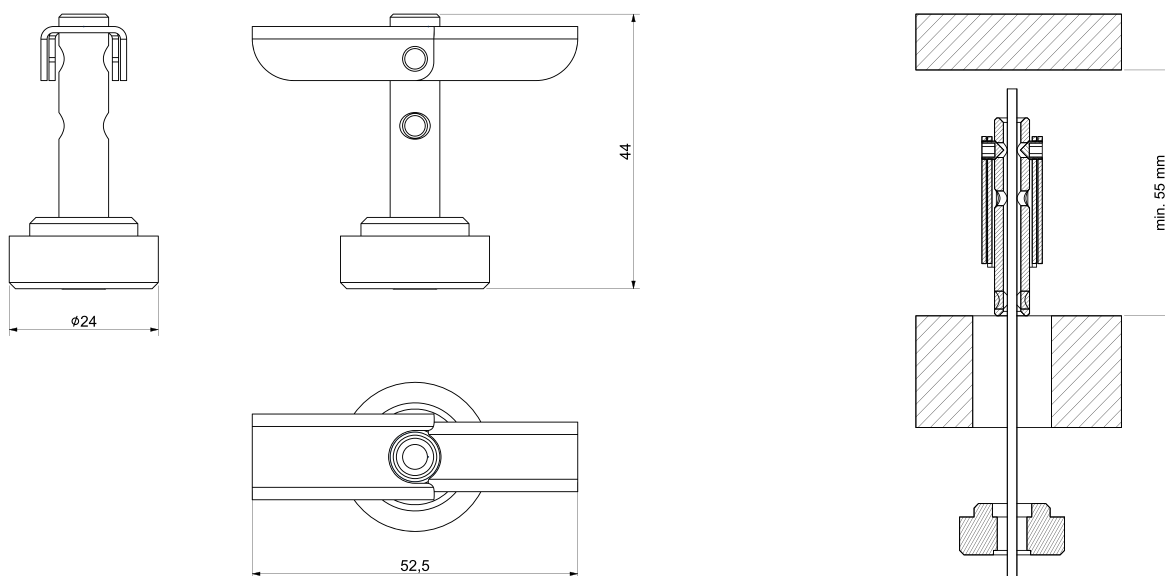

# TRIMLESS MINI CEILING CONNECTION

BROKIS®

TRIMLESS MINI, a minimalist ceiling anchor solution, simplifies installation of lights in suspended drywall ceilings. It offers new possibilities for installing BROKIS lights without the use of a traditional ceiling canopy, thereby providing yet another level of variability in the creation of bespoke lighting compositions.

Intended for use with 25 mm drywall.

The total load capacity depends on the type of drywall and the grid from which it is suspended. The load capacity of the component itself exceeds the carrying capacity of the power cable and drywall alone.

## Cable version – coaxial – opening 18 – 19 mm

## Materials

- stainless steel body + retention tabs
- dural nut