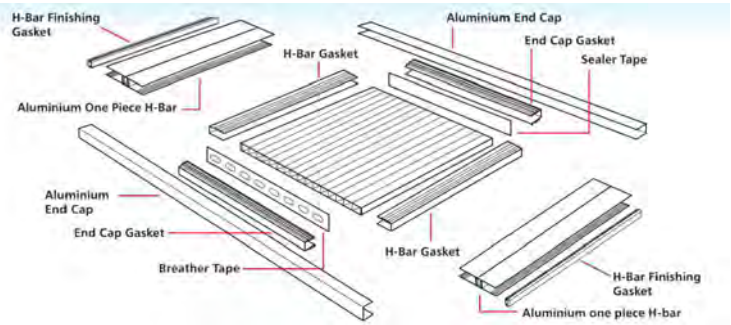

Twin Wall 10 mm	
Width	700 mm 1050 mm
Colours	Clear, Opal, Bronze, Grey, Metallic Grey
Lengths	2.0m, 2.5m, 3.0m, 3.5m, 4.0m, 4.5m, 5.0m, 5.5m, 6.0m, 7.0m

Accessories

Aluminium H Bar 10mm		H-Bar Finishing Gasket		Aluminium End Cap		End Cap Gasket	
							
Colour	Lengths	Colour	Black	Colour	Naturel Anodised, White, Primrose, Black	Colour	Black
Natural Anodised,	4m, 5m, 6m, 7m	Standard Gauge	10 mm	Standard Length	6.5 m	Standard Gauge	10 mm
White, Primrose, Black	7m	Standard Length	14.0m Roll, 7.0m Rolls			Standard Length	14.0m Rolls, 8m Rolls

H-Bar Gasket		Sealer Tape		Breather Tape	
					
Colour	Black	Product		Product	
Standard Gauge	10 mm	24 mm Wide x 50m Roll Ridge		24 mm Wide x 33m Roll Gutter	
Standard Length	14.0m Rolls, 8m Rolls				