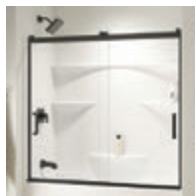

Tub Door
Bathrooms /
Kohler /
Revel-K-707000-L-ABZ /
Black /