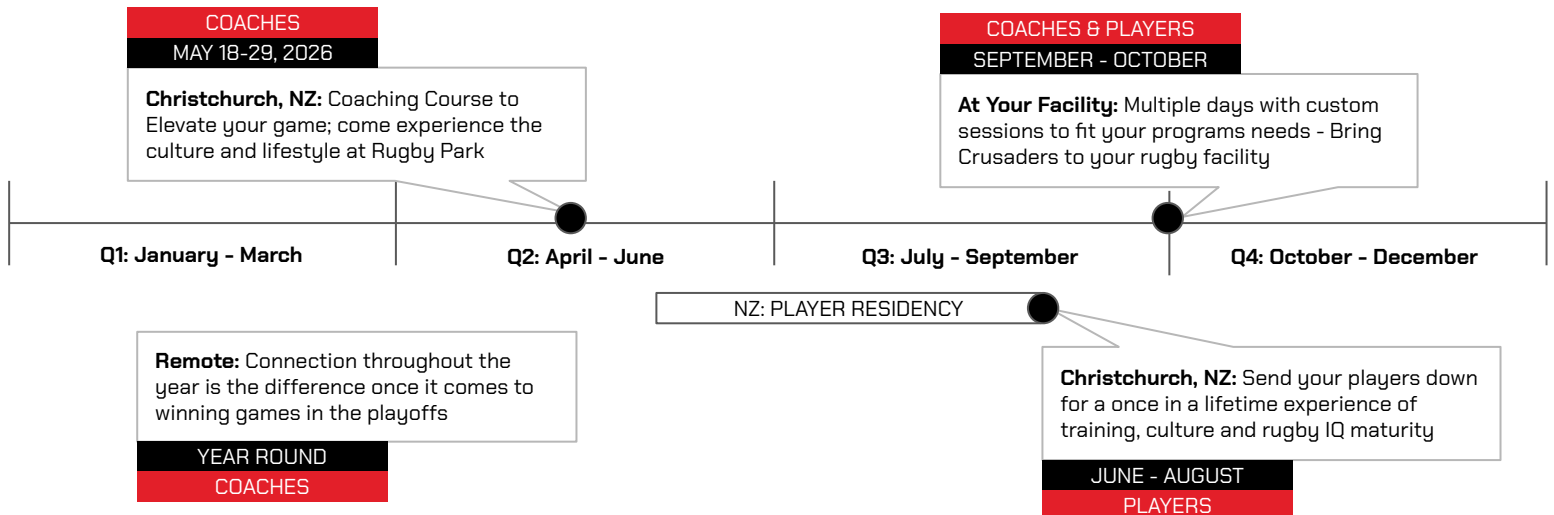

Annual Crusaders Global Academy Program Calendar

CHRISTCHURCH, NEW ZEALAND

Coaching Course

May 18-29, 2026

$4,500 NZD / **$2,519 USD**

*Does not include Flights, Accommodation, Activities or Food/Beverage
Budget $6000-$7000 USD for the entire experience

[Learn More](#)

Player Residency Program

Available through March to July
(Up to 18 week options)

$1,461 NZD / **$875 USD per week**

4 week minimum and includes Accommodation
Includes organized Homestays for the athlete
*Does not include Flights or Extra Activities
Budget varies on length of residency program

[Learn More](#)

YOUR INVESTMENT

Ideal Growth Program Partners - Yes, we can customize your package to fit your needs.

1. Believe and want to learn the Crusaders Global Academy Framework
2. Seeking year round support
3. Willing to invest
  $17,137+ NZD / **$10,000+ USD Annually**

AT YOUR FACILITY

3 Days on the Ground

September or October Only
(Daily AM & PM Sessions - 6 Total Sessions)

- Player development
- Coach development
- Community Activation
- Alumni Fundraising
- Social Activities

$8,349 NZD / **$5,000 USD Total**

[Learn More](#)

REMOTE

Leadership Round Table Bundle

4 sessions | 60 min. per session
$1,713 NZD / **$1,000 USD**

[Learn More](#)

Post-Season Review

2025-2026 Season - June 2026
Analysis Report | 90-min. meeting session
$1,713 NZD / **$1,000 USD**

1 on 1 Coach Connection Bundle

3 sessions | 60 min. per session
$1,713 NZD / **$1,000 USD**

Remote Coach Development Annual Package
$4,174 NZD / **$2,500 USD for all 3 Bundles**